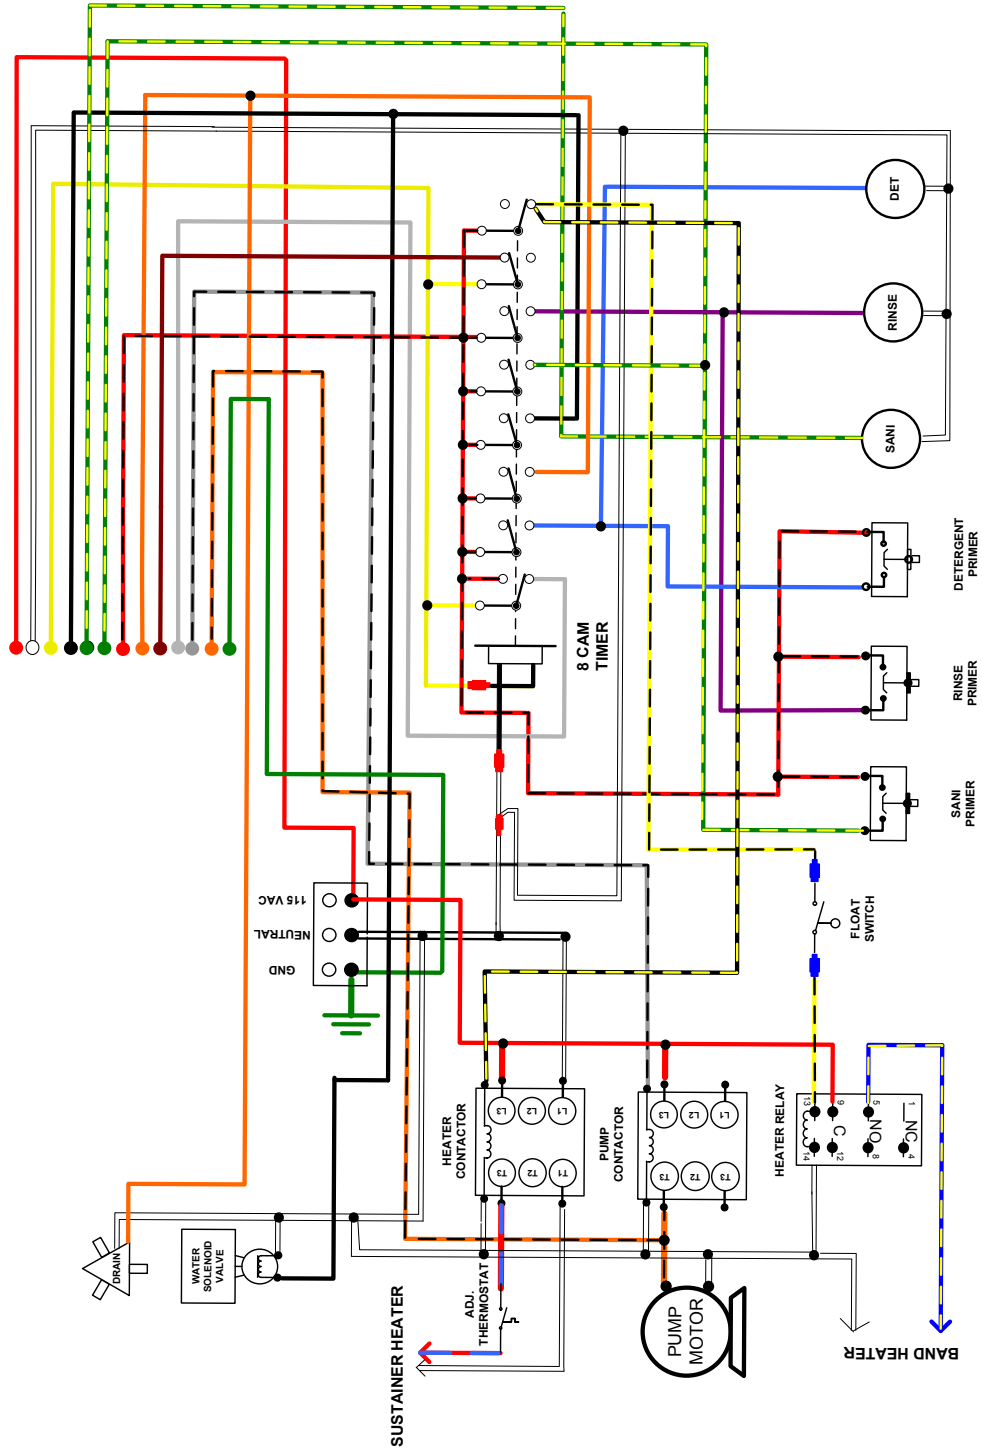

Electrical Diagram

WIRE DIAGRAM FOR MODEL: GL-X

Rev. 1.05
08/26/14

WIRE DIAGRAM FOR MODEL: GL-X

Rev. 1.02
09/06/05

Electrical Diagram