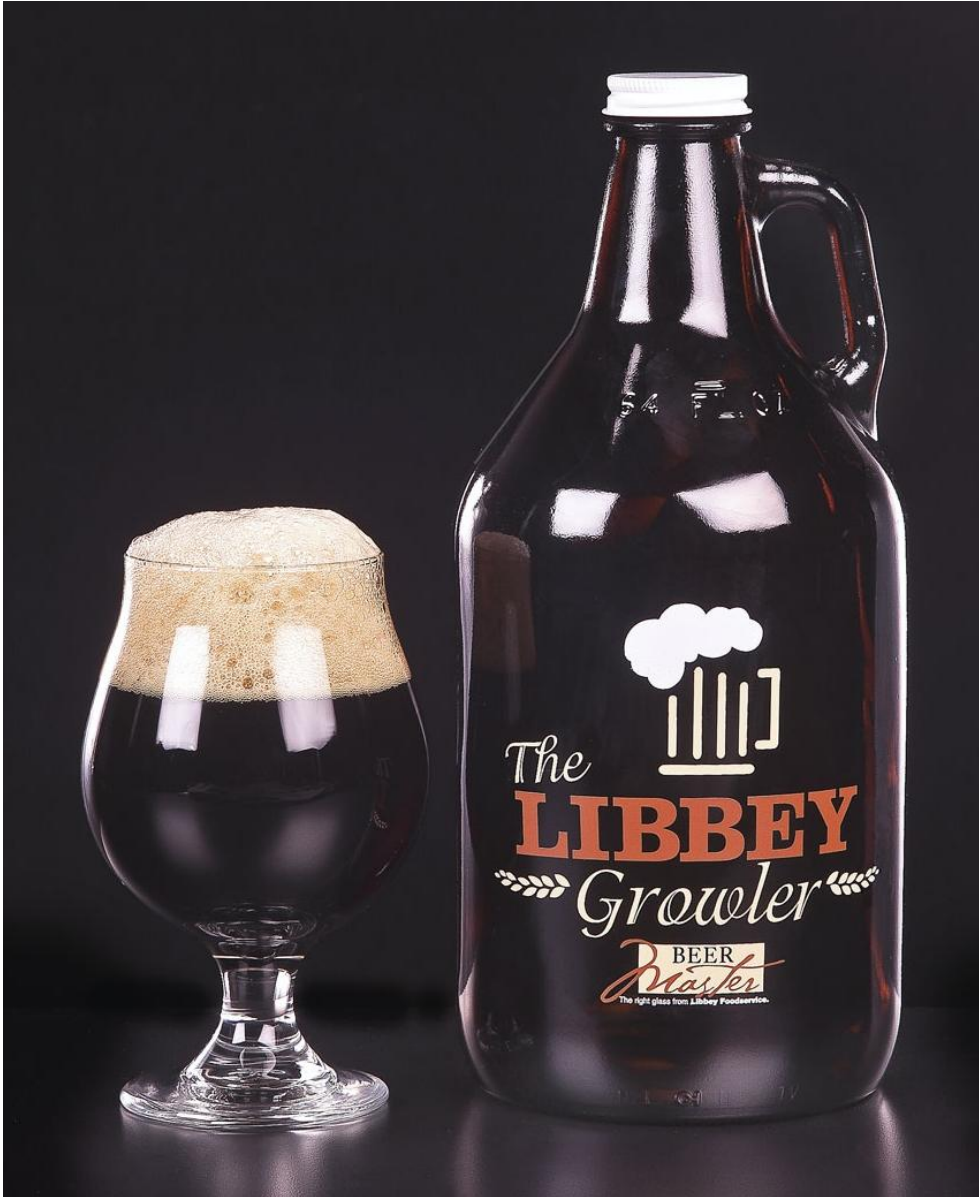

Libbey Foodservice Introduces

Amber Growler with Lid

from Libbey Glassware

Libbey®

GLASSWARE

A Libbey **FOODSERVICE** Company

Features & Benefits:

- Most popular 64 oz. capacity
- Amber glass color to protect beer from harmful UV rays and help prevent spoilage
- Includes White Metal Lid with Platisol Rubber Liner to preserve freshness
- Large Decorating Area to help build end user brand awareness
- Screen print up to 5 colors
- Refillable and reusable to reduce environmental impact
- Ideal for Brewpubs

Item No.	SCC No.	Description	Doz/ Carton	Ctn. Wgt.	Ctn. Cube
70217	450883	Amber Growler with Lid, 64 oz./1893 ml	0.5	16#	2.15

For more information, please contact your Libbey Foodservice Sales Representative.