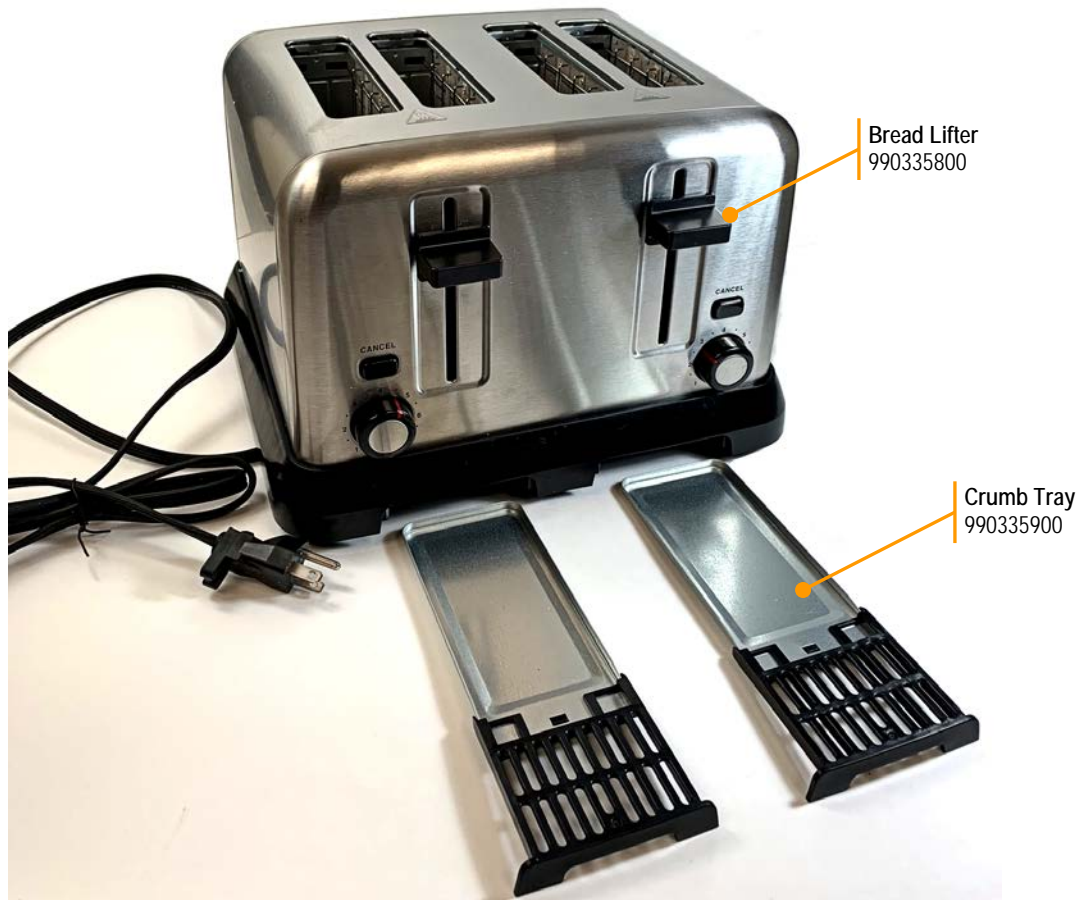

Replacement Parts

| | | | | | | | | |
|--|--------------|---|--|--|--|--|------------|----------|
|  4421 Waterfront Drive Glen Allen, VA 23060 | Revision | Change description of Handle Insert to Bread Lifter | | | | | Rev. Date: | |
| | Description: | | | | | | DOC10378 | |
| | Request #: | | | | | | Rev: | B |