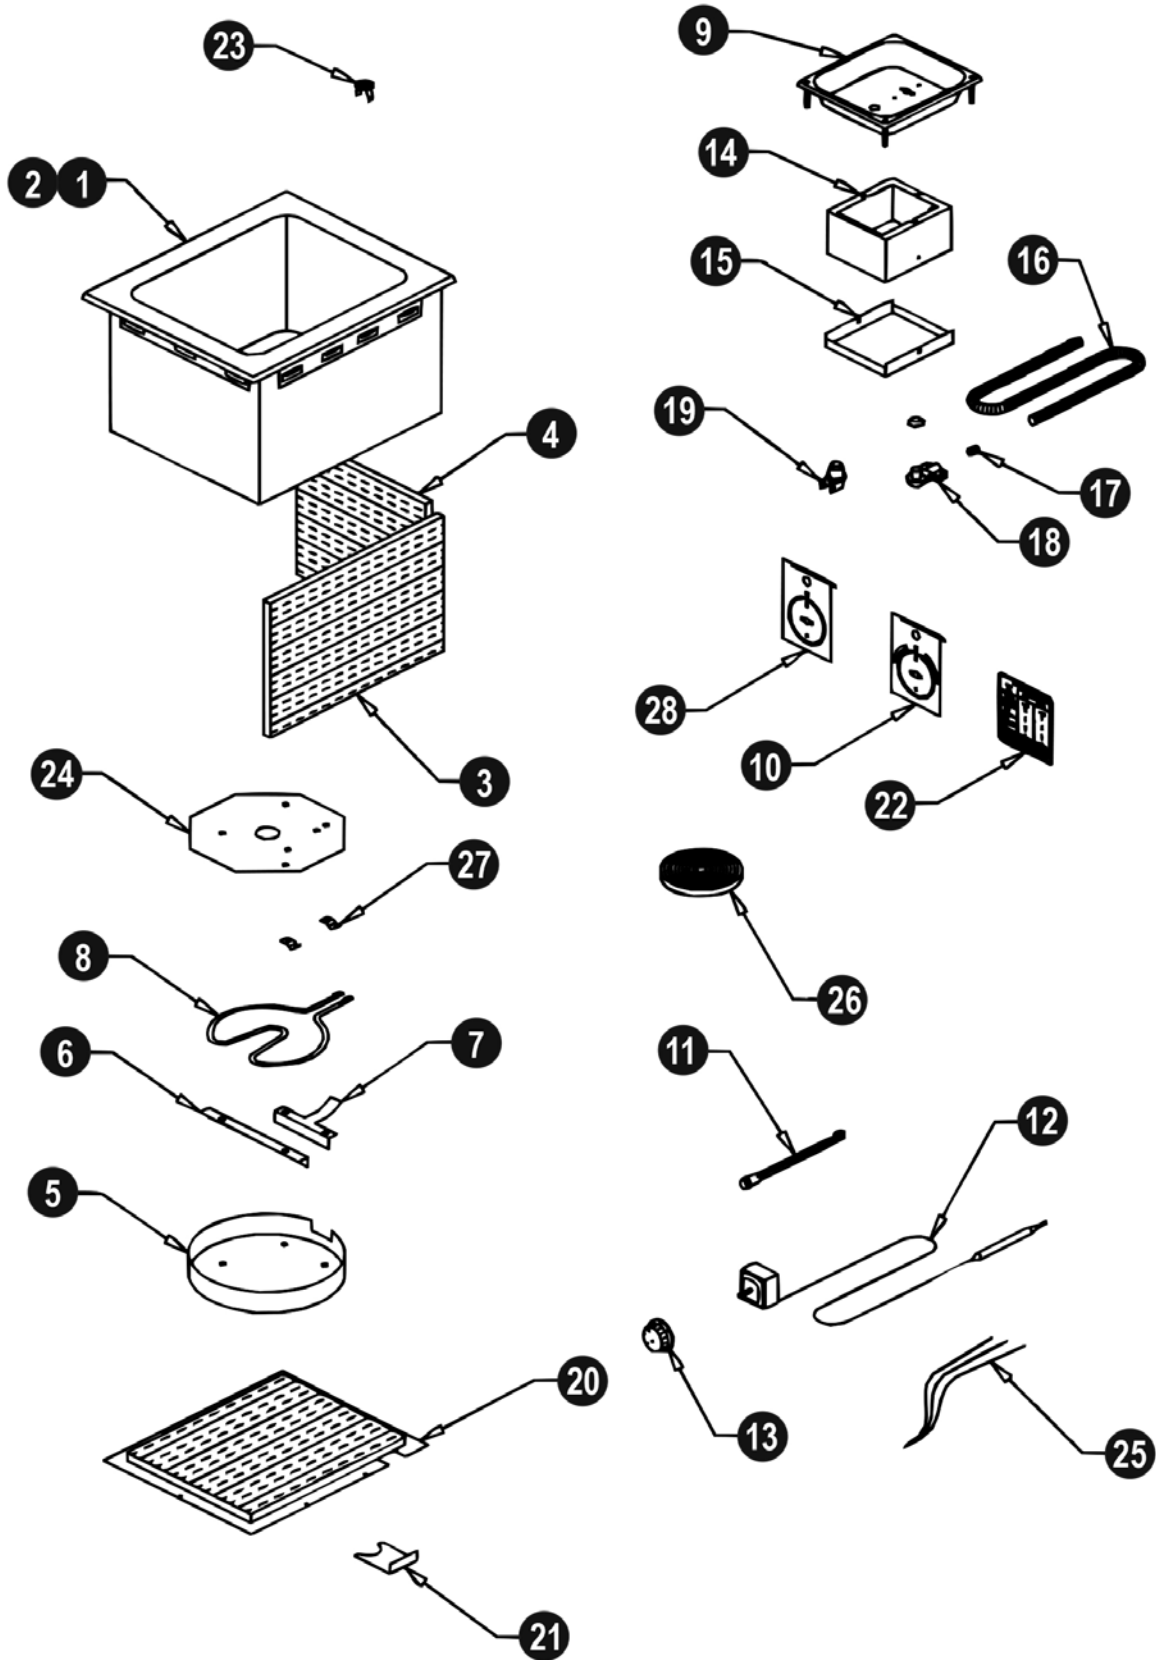

972.908.6100 Phone
214.565.0976 Fax

+1.800.527.2100
www.apwwyott.com

EXPLODED VIEW – HFW-12

Item #	Part Number	Description
1	56409	Pan & Wrapper (W/Drain)
2	56459	Pan & Wrapper (No Drain)
3	56411	Side Insulation
4	56412	End Insulation
5	55990	Element Cover
6	55695	Element Clamp
7	55696	Anti-rotation Clamp
8	55960	Heating Element 120V-800W
9	56370	Control Housing
10	56529	Increase-decrease Plate (Cap-Bulb Thermostat Models Only)
11	56530	Indicator Light
12	56527	Thermostat
13	56528	Knob
14	56372	Conduit Box
15	56374	Conduit Box Cover
16	55341	Flex Conduit
17	55340	Anti-short Bushing
18	55343	Conduit Connector 90°
19	55339	Conduit Connector
20	56405	Bottom Panel
21	56388	Hole Cover
22	56542	Dial Setting Label
23	56655	Drain Strainer
24	50817	Heat Transfer Plate
25	56416	Wire Set
26	55872	Perma-Gum Package
27	89120	#105 Jiffy Clip
28	55258	Infinite Control Plate
Parts Not Shown		
	89061	#10-24 Hex Nut
	89068	5/16 X 3/4 X 1/16 Flat Washer
	89071	#10 Flat Washer
	88961	#10-24 Green Hex Nut, Ground
	89073	#8 X 1/2 Hex Sheet Metal Screw
	89059	#10 External Lockwasher

WIRING DIAGRAM – HFW-12