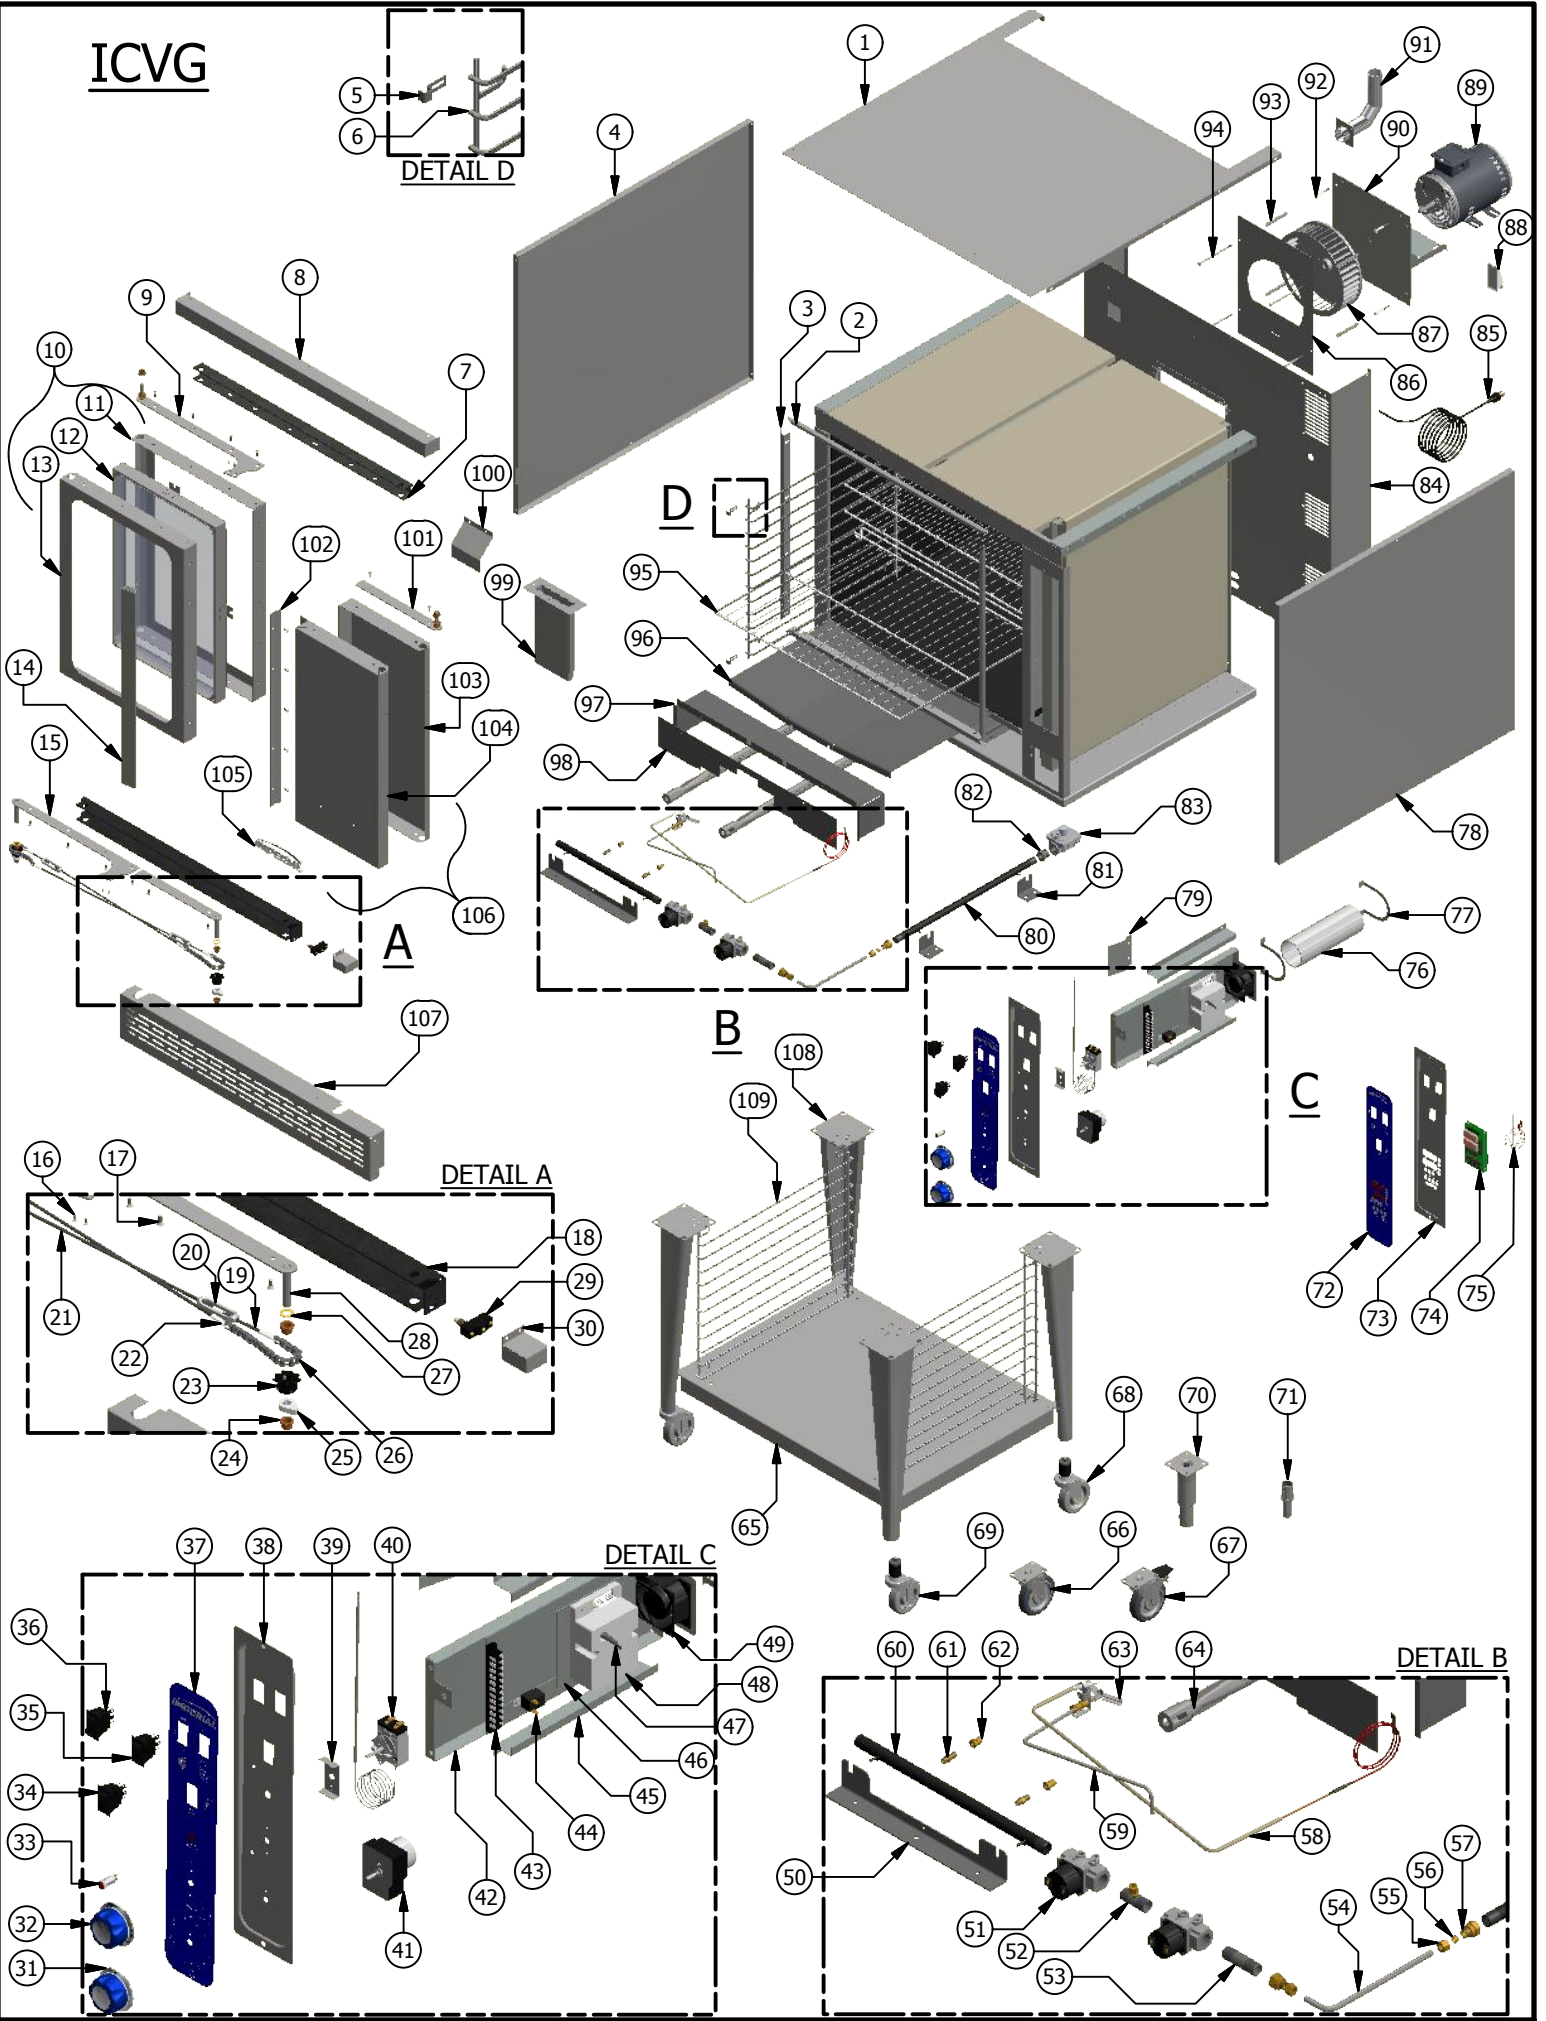

## ICVG ICVDG Series - Gas Convection Oven

ITEM	DESCRIPTION	PART NO.	PER OVEN
1	OUTER TOP COVER	33632	1
2	DOOR SEAL TOP & BOTTOM	22123	2
3	DOOR SEAL L & R	22122	2
4	SIDE PANEL L/H	33625	1
5	RACK GUIDE CLIP	30879	8
6	OVEN RACK GUIDE (L/R)	38120	2
7	DOOR HINGE UPPER FRAME	32230	1
8	36" TOP TRIM	22120	1
9	60. UPPER HINGE BRACKET ASSEMBLY	32238	1
10	L/H COMPLETE DOOR ASS'Y (W/WINDOW)(INCLUDES ITEMS 11,12 & 13)	32235	1
11	DOOR LINER - 60 (INNER)	32225	1
12	ICV DOOR GLASS-SPACER ASSEMBLY	1860	1
13	DOOR PANEL - 60 (OUTER)	32226	1
14	ICV DOOR HANDLE	4055	1
15	60 LOWER HINGE BRACKET ASSEMBLY	32239	1
16	ICV DOOR HANDLE SCREW	32219	4
17	ICV DOOR HINGE SCREW	32220	12
18	LOWER HINGE FRAME	35908	1
19	ICV SHORT ROD	30392	2
20	TURNBUCKLE	30393	2
21	ICV LONG ROD	30399	2
22	1/4" - 20" ICV ROD EYE COUPLER	30395	4
23	ICV SPROCKET WITH KEY	34827	2
24	1/2" BRONZE BUSHING	34826	8
25	DOOR SWITCH ACTUATOR	32232	1
26	KANA CHAIN	30738	2
27	ICV FLAT WASHER	33033	4
28	40 LOWER HINGE BRACKET ASSEMBLY	32237	1
29	ICV DOOR SWITCH, PLUNGER STYLE	1355	1
30	DOOR SWITCH COVER	35907	1
31	CONVECTION OVEN TIMER KNOB	36945	1
32	CONVECTION OVEN KNOB	36329	1
33	ITGE/IRC/ICV/IDR - INDICATOR HEAT LIGHT 250 V	1124	1
34	MOMENTARY OVEN LIGHT SWITCH	1128	1
35	POWER SWITCH 3 POSITIONS ON/OFF - COOL DOWN	1126	1
36	FAN SWITCH - 2 SPEEDS	1127	1
37	CONTROL OVERLAY, CONVECTION OVEN V1	37000	1
38	ICV CONTROL PANEL	36978	1
39	THERMOSTAT SPACER BRACKET	20311	1
40	KXT THERMOSTAT CONVECTION OVEN	1160	1
41	ELECTRIC TIMER 115V	32209	1
42	FAN PANEL	33615	1
43	ICV TERMINAL BLOCK W/J7140 POS. 122	1136	1
44	BUZZER 120V FOR ICV	33496	1
45	ICV COMPONENT GUIDE RAIL	33609	2
46	ICV MODULE BRACKET	38645	1
47	QUICK CONNECT	37063	1
48	ICV INTERMITTENT PILOT IGNITION CONTROL	37061	1
***	ICV INTERMITTENT PILOT IGNITION CONTROL WIRE HARNESS	37062	1
49	ICVG FAN 115V W/ 16" LONG LEAD WIRES	33648-115	1
50	ICVG MANIFOLD BRACKET (FRONT)	33635	1
51	ICV 120V SOLENOID VALVE (1/2")	38181	2