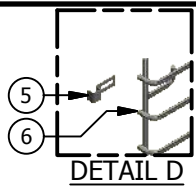

## ICVG ICVDG Series - Gas Convection Oven

ITEM	DESCRIPTION	PART NO.	PER OVEN
1	OUTER TOP COVER	33632	1
2	DOOR SEAL TOP & BOTTOM	22123	2
3	DOOR SEAL L & R	22122	2
4	SIDE PANEL L/H	33625	1
5	RACK GUIDE CLIP	30879	8
6	OVEN RACK GUIDE (L/R)	38120	2
7	DOOR HINGE UPPER FRAME	32230	1
8	36" TOP TRIM	22120	1
9	60. UPPER HINGE BRACKET ASSEMBLY	32238	1
10	L/H COMPLETE DOOR ASS'Y (W/WINDOW)(INCLUDES ITEMS 11,12 & 13)	32235	1
11	DOOR LINER - 60 (INNER)	32225	1
12	ICV DOOR GLASS-SPACER ASSEMBLY	1860	1
13	DOOR PANEL - 60 (OUTER)	32226	1
14	ICV DOOR HANDLE	4055	1
15	60 LOWER HINGE BRACKET ASSEMBLY	32239	1
16	ICV DOOR HANDLE SCREW	32219	4
17	ICV DOOR HINGE SCREW	32220	12
18	LOWER HINGE FRAME	35908	1
19	ICV SHORT ROD	30392	2
20	TURNBUCKLE	30393	2
21	ICV LONG ROD	30399	2
22	1/4" - 20" ICV ROD EYE COUPLER	30395	4
23	ICV SPROCKET WITH KEY	34827	2
24	1/2" BRONZE BUSHING	34826	8
25	DOOR SWITCH ACTUATOR	32232	1
26	KANA CHAIN	30738	2
27	ICV FLAT WASHER	33033	4
28	40 LOWER HINGE BRACKET ASSEMBLY	32237	1
29	ICV DOOR SWITCH, PLUNGER STYLE	1355	1
30	DOOR SWITCH COVER	35907	1
31	CONVECTION OVEN TIMER KNOB	36945	1
32	CONVECTION OVEN KNOB	36329	1
33	ITGE/IRC/ICV/IDR - INDICATOR HEAT LIGHT 250 V	1124	1
34	MOMENTARY OVEN LIGHT SWITCH	1128	1
35	POWER SWITCH 3 POSITIONS ON/OFF - COOL DOWN	1126	1
36	FAN SWITCH - 2 SPEEDS	1127	1
37	CONTROL OVERLAY, CONVECTION OVEN V1	37000	1
38	ICV CONTROL PANEL	36978	1
39	THERMOSTAT SPACER BRACKET	20311	1
40	KXT THERMOSTAT CONVECTION OVEN	1160	1
41	ELECTRIC TIMER 115V	32209	1
42	FAN PANEL	33615	1
43	ICV TERMINAL BLOCK W/J7140 POS. 122	1136	1
44	BUZZER 120V FOR ICV	33496	1
45	ICV COMPONENT GUIDE RAIL	33609	2
46	ICV MODULE BRACKET	38645	1
47	QUICK CONNECT	37063	1
48	ICV INTERMITTENT PILOT IGNITION CONTROL	37061	1
***	ICV INTERMITTENT PILOT IGNITION CONTROL WIRE HARNESS	37062	1
49	ICVG FAN 115V W/ 16" LONG LEAD WIRES	33648-115	1
50	ICVG MANIFOLD BRACKET (FRONT)	33635	1
51	ICV 120V SOLENOID VALVE (1/2")	38181	2