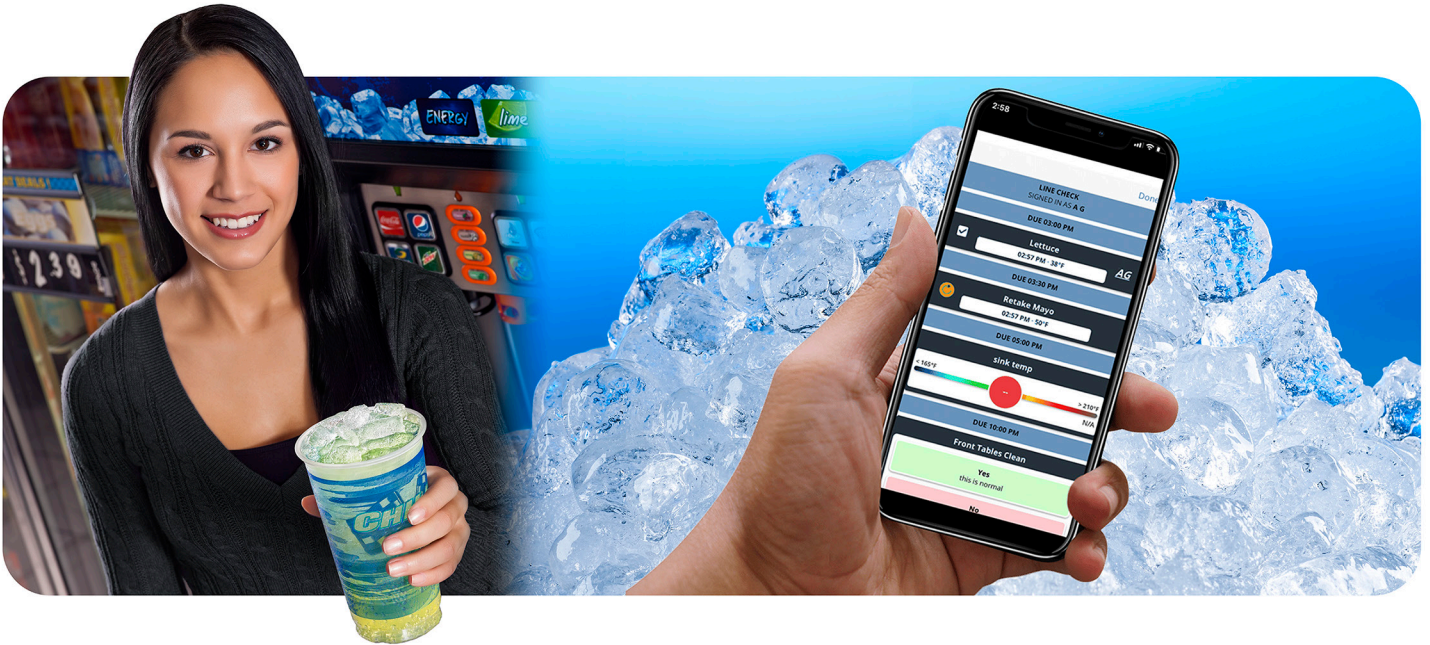

# IoT Connection for Horizon Elite™ ice machines powered by **Open Kitchen™**

## Real-time remote monitoring maximizes equipment uptime

- **Initiate service quicker**  
Real-time alerts notify facility personnel, allowing a timely response
- **Improve first time fix rate**  
Service providers can be alerted ahead of time, increasing the likelihood of having the proper parts
- **Ice availability**  
Increased uptime improves continuity of ice supply