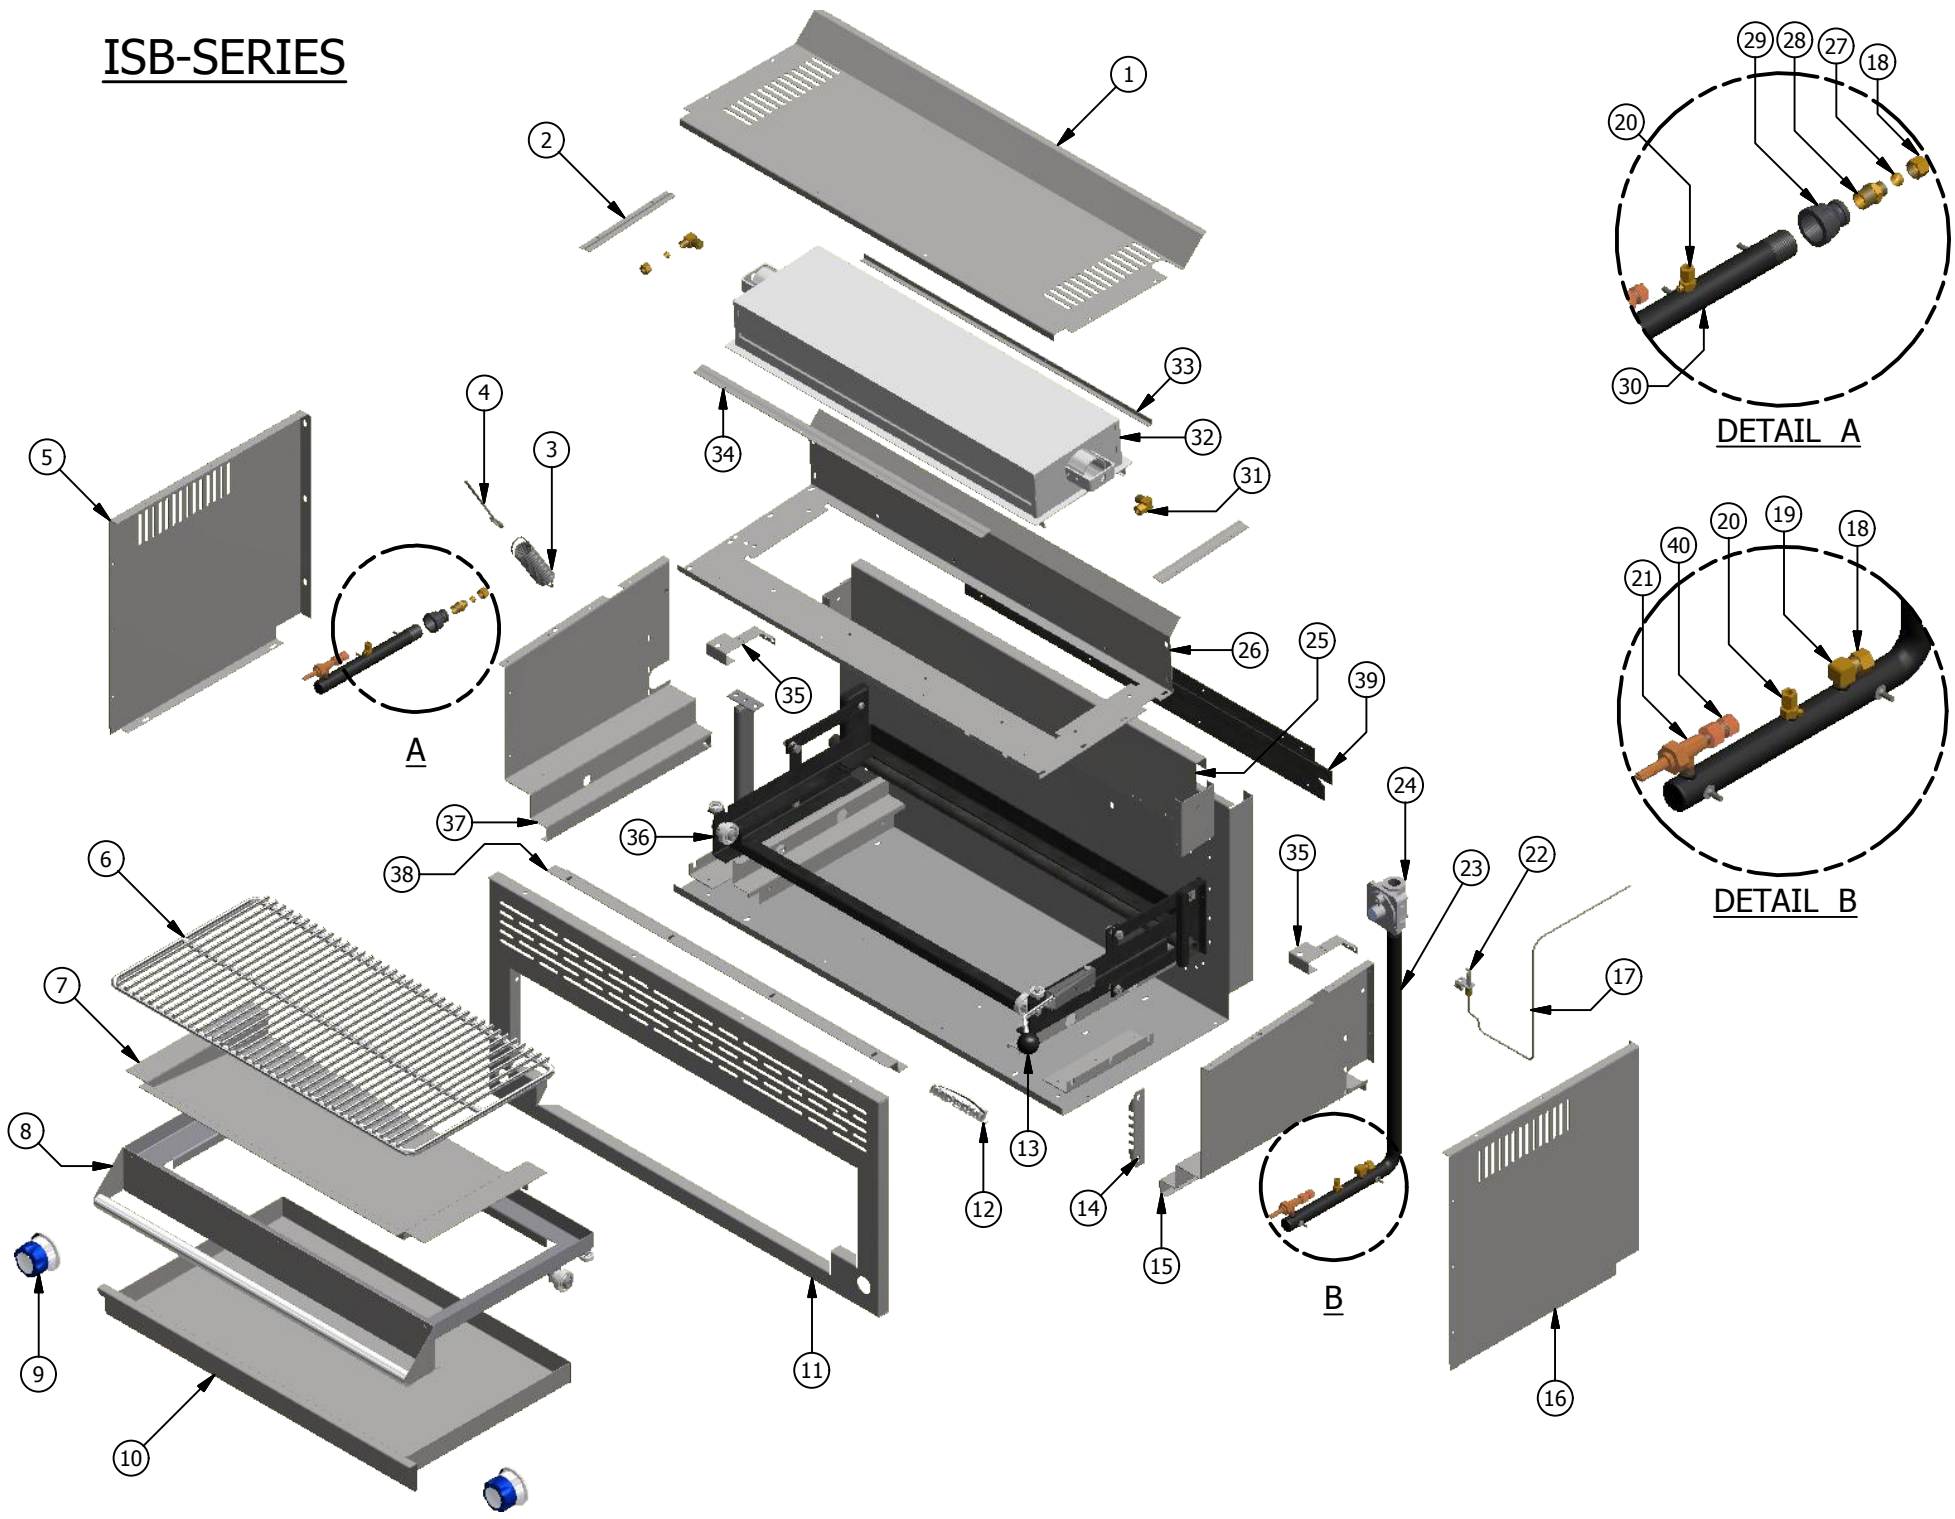

ISB-SERIES

ISB Series - Salamander Broiler

ITEM	DESCRIPTION	PART NO.	24"	36"
1	24" ISB TOP COVER/PANEL	14000	1	-
***	36" ISB TOP COVER/PANEL	14001	-	1
2	INFRA-RED BURNER HOLDER (L/H)	14020	2	2
3	ISB SPRING	30821	2	2
4	ISB BOLT	30328	2	2
5	SIDE PANEL (L/H)	14010	1	1
6	24" CHROME RACK	2032	1	-
***	36" CHROME RACK	2033	-	1
7	24" DRIP PAN	17014	1	-
***	36" DRIP PAN	17015	-	1
8	24" RACK ASS'Y W/ PULL OUT HANDLE	17030	1	-
***	36" RACK ASS'Y W/ PULL OUT HANDLE	17031	-	1
9	RESTAURANT SERIES, OPEN BURNER	36330	1	2
10	24" CRUMB TRAY ASSEMBLY	17012	1	-
***	36" CRUMB TRAY ASSEMBLY	17013	-	1
11	24" FRONT PANEL	17011	1	-
***	36" FRONT PANEL	17010	-	1
12	SMALL IMPERIAL LOGO	37766	1	1
***	PUSH NUT	36569	2	2
13	HANDLE KNOB	1014	1	1
14	LATCH BRACKET	17035	1	1
15	SIDE LINER (R/H)	17026	1	1
16	SIDE PANEL (R/H)	14011	1	1
17	3/16" FLEX TUBING	37001-24	1	1-2
18	3/8 COMPRESSION NUT	30266	-	2
19	90 DEGREE ELBOW	30287	-	1
20	STRAIGHT VALVE / IRB SINGLE PILOT	1607	1	1-2
***	3/16" SHORT COMPRESSION NUT	30277	1	1-2
***	3/16" COMPRESSION SLEEVE	30280	1	1-2
21	GAS VALVE BURNER	1610	1	1-2
22	ISB PILOT	1291	1	1-2
***	PILOT BELL ORIFICE #18 (NAT)	1017	1	1-2
***	PILOT BELL ORIFICE #10 (LPG)	1018	1	1-2
23	ISB MANIFOLD R/H	0999-1	-	1
24	GAS PRESSURE REGULATOR (NAT)	38733	1	1
***	GAS PRESSURE REGULATOR (LP)	38734	1	1
25	24" BACK FLUE SUPPORT	14050	1	-
***	36" BACK FLUE SUPPORT	31441	-	1
26	24" TOP LINER	14045	1	-
***	36" TOP LINER	14046	-	1
27	3/8 COMPRESSION SLEEVE BRASS	30272	-	4
28	BRASS STRAIGHT FITTING	2995	-	1
29	BELL REDUCER	30206	-	1
30	ISB MANIFOLD L/H	14042	-	1
31	ORIFICE #45 (NAT)	35126	1	1-2
***	ORIFICE #55 (LP)	1642	1	1-2
32	24" INFRA-RED BURNER	1039	1	-