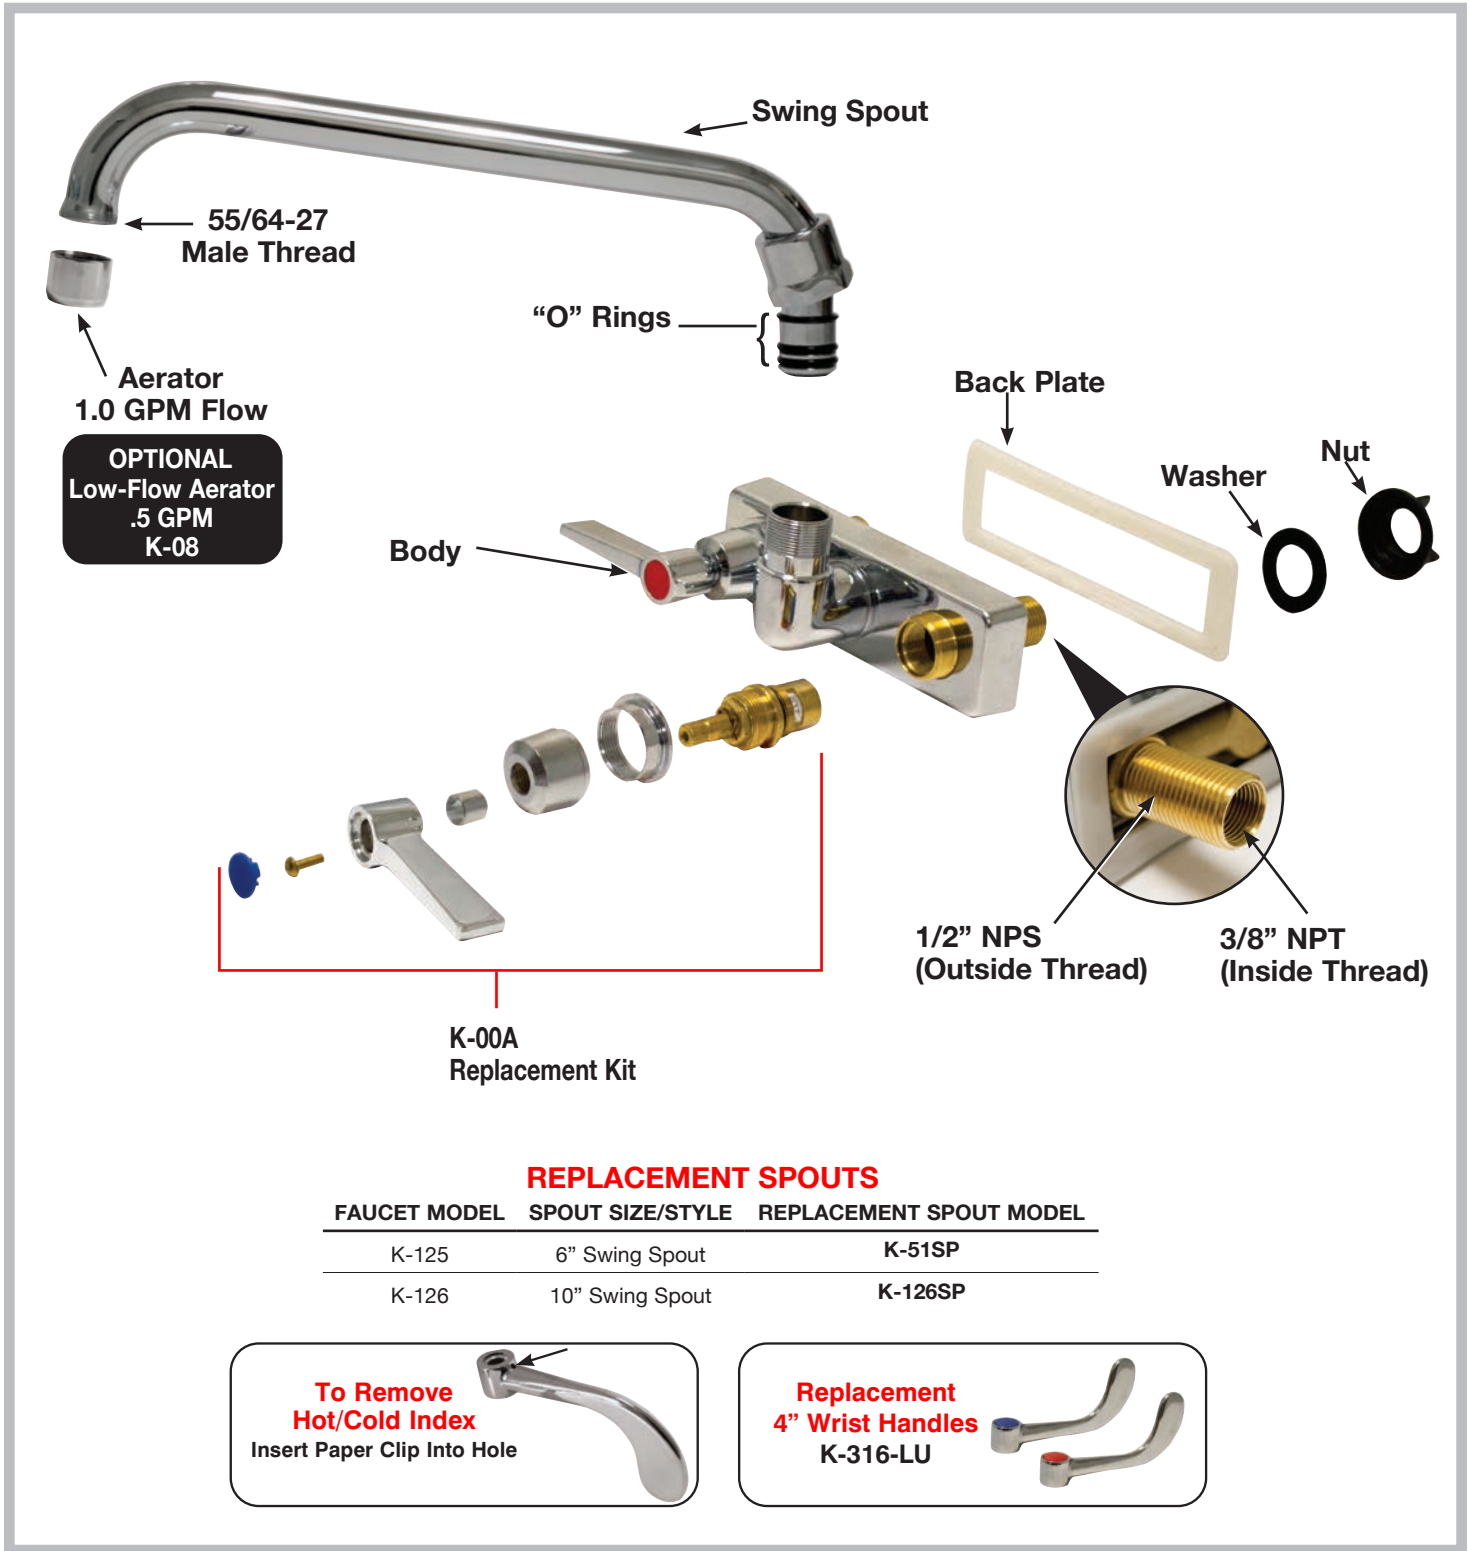

FAUCET PARTS - EXPLODED VIEW

Model: **K-125, K-126**

Conforms To NSF 61/9 Lead Free Requirements

WARNING: Faucets on this page may expose you to chemicals, including lead, that are known to the State of California to cause cancer or birth defects or other reproductive harm. For more info., visit www.p65warnings.ca.gov.