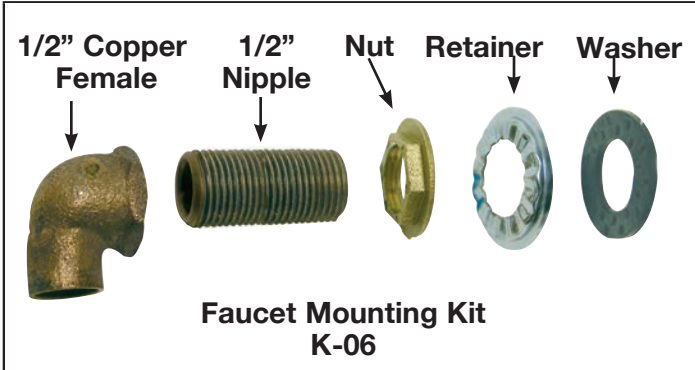

FAUCET PARTS - EXPLODED VIEW

Model: **K-159**

Conforms To NSF 61/9 Lead Free Requirements

How To Identify Faucet Style

Swivel Gooseneck Spout

55/64-27
Male Thread

OPTIONAL
Low-Flow Aerator
.5 GPM
K-08

Aerator
1 GPM Flow

"O" Rings

Body

K-00B
Replacement
Kit

1/2" NPT
Female
Thread

Flange
Coupling

Coupling
Washer

For Parts, Contact Customer Service At
800-645-3166

1/2" Copper x Female

1/2" Nipple

Nut

Retainer

Washer

Faucet Mounting Kit
K-06

WARNING: Faucets on this page may expose you to chemicals, including lead, that are known to the State of California to cause cancer or birth defects or other reproductive harm. For more info., visit www.p65warnings.ca.gov.

FAUCET PARTS - EXPLODED VIEW

For Models K-159 *Discontinued Style as of January 2016*
Conforms To NSF 61/9 Lead Free Requirements

How To Identify Faucet Style

Limited Quantity of Parts For Discontinued Faucets Available. Contact Factory.