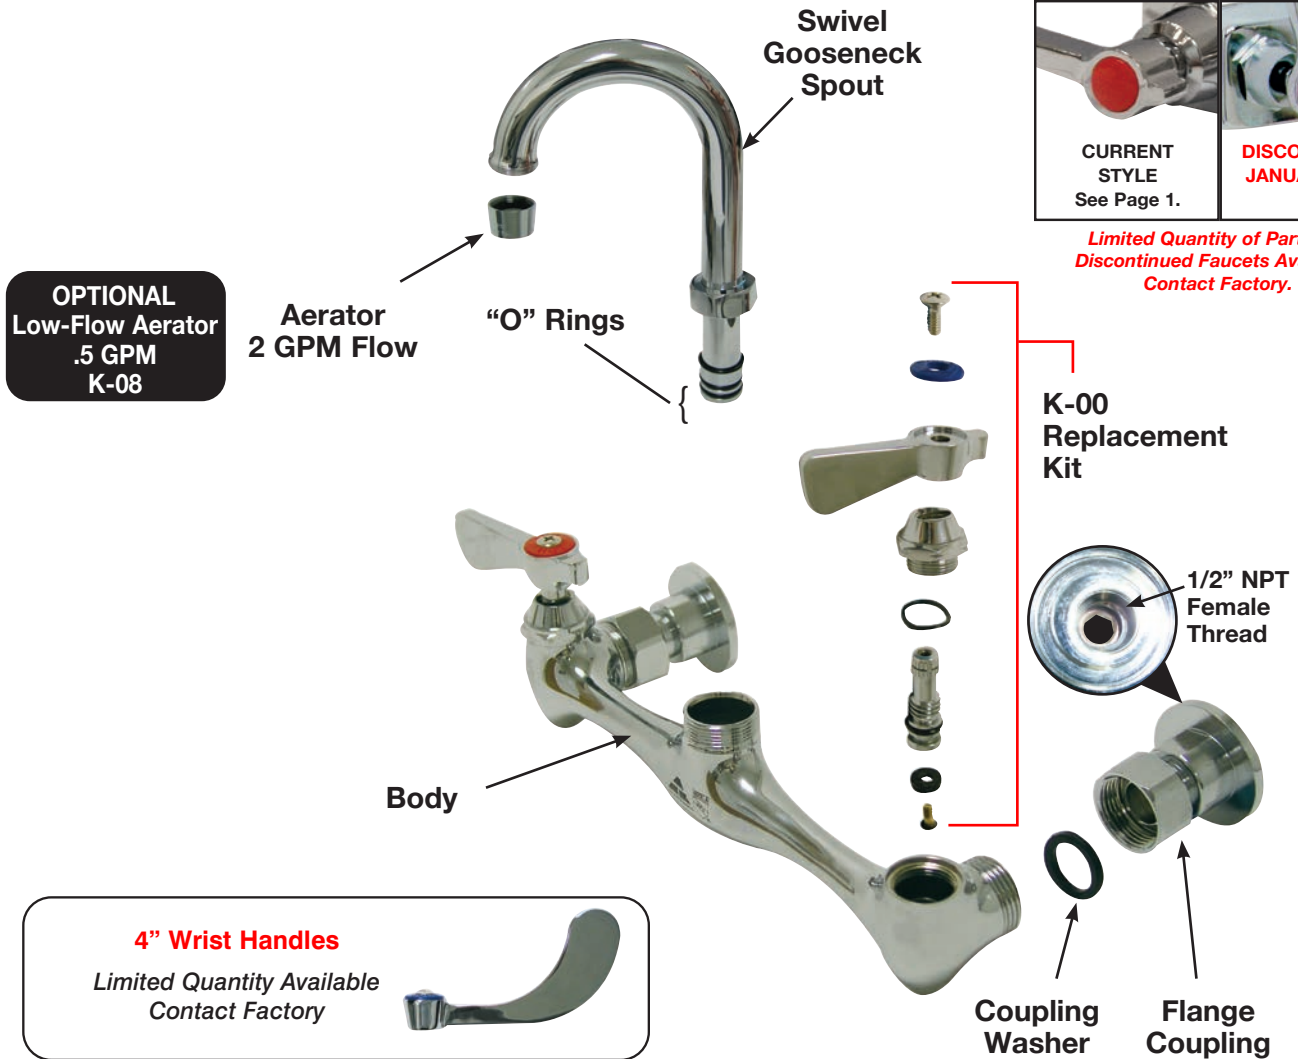

FAUCET PARTS - EXPLODED VIEW

Model: **K-159**

Conforms To NSF 61/9 Lead Free Requirements

How To Identify Faucet Style

Swivel Gooseneck Spout

55/64-27
Male Thread

OPTIONAL
Low-Flow Aerator
.5 GPM
K-08

Aerator
1 GPM Flow

"O" Rings

Body

K-00B
Replacement
Kit

1/2" NPT
Female
Thread

Flange
Coupling

Coupling
Washer

For Parts, Contact Customer Service At
800-645-3166

1/2" Copper x Female

1/2" Nipple

Nut

Retainer

Washer

Faucet Mounting Kit
K-06

WARNING: Faucets on this page may expose you to chemicals, including lead, that are known to the State of California to cause cancer or birth defects or other reproductive harm. For more info., visit www.p65warnings.ca.gov.

FAUCET PARTS - EXPLODED VIEW

For Models K-159 *Discontinued Style as of January 2016*
Conforms To NSF 61/9 Lead Free Requirements

How To Identify Faucet Style

Limited Quantity of Parts For Discontinued Faucets Available. Contact Factory.