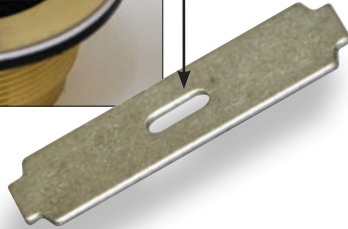

ACCESSORIES - EXPLODED VIEW

Model: K-16

Includes Compression Ring Key For Securing Drain To Waste Line

Stainless steel Strainer Plate

Screw Driver Slot

Brass Body

Replacement Kit #K-67F
(Includes 1 Rubber & 1 Fiber Washer)