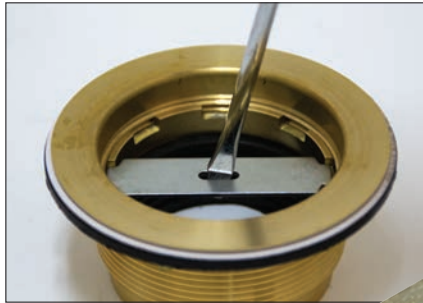

ACCESSORIES - EXPLODED VIEW

Model: K-16

Includes Compression Ring Key For Securing Drain To Waste Line

Stainless steel Strainer Plate

Screw Driver Slot

Brass Body

Replacement Kit #K-67F
(Includes 1 Rubber & 1 Fiber Washer)