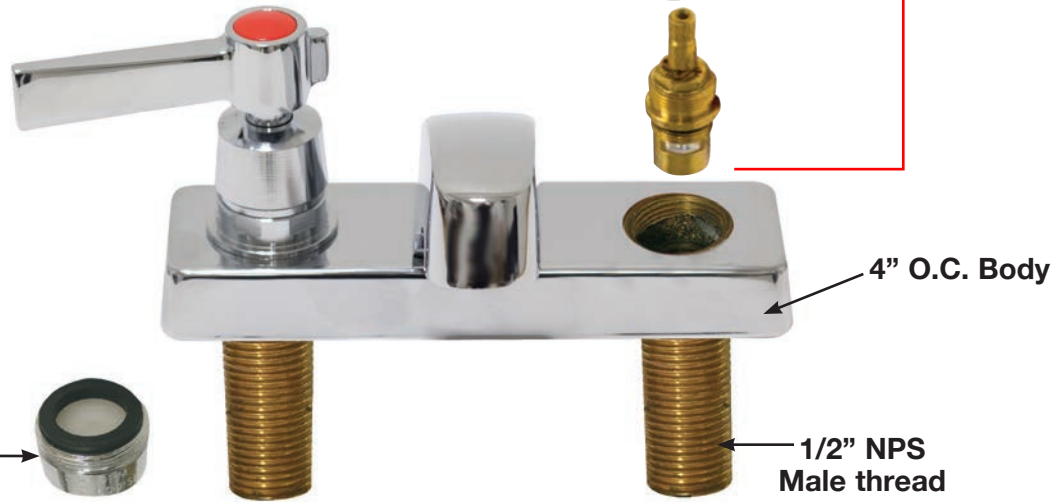

FAUCET PARTS - EXPLODED VIEW

Model: **K-22**

Conforms To NSF 61/9 Lead Free Requirements

Wrist Handles Available
K-316-LU

K-00A
Replacement
Kit

Aerator
1.0 GPM/3.8 LP
Flow

1/2" NPS
Male thread

4" O.C. Body

OPTIONAL
Low-Flow Aerator
.5 GPM
K-08

Back Plate

Washer

Plastic Nut

WARNING: Faucets on this page may expose you to chemicals, including lead, that are known to the State of California to cause cancer or birth defects or other reproductive harm. For more info., visit www.p65warnings.ca.gov.