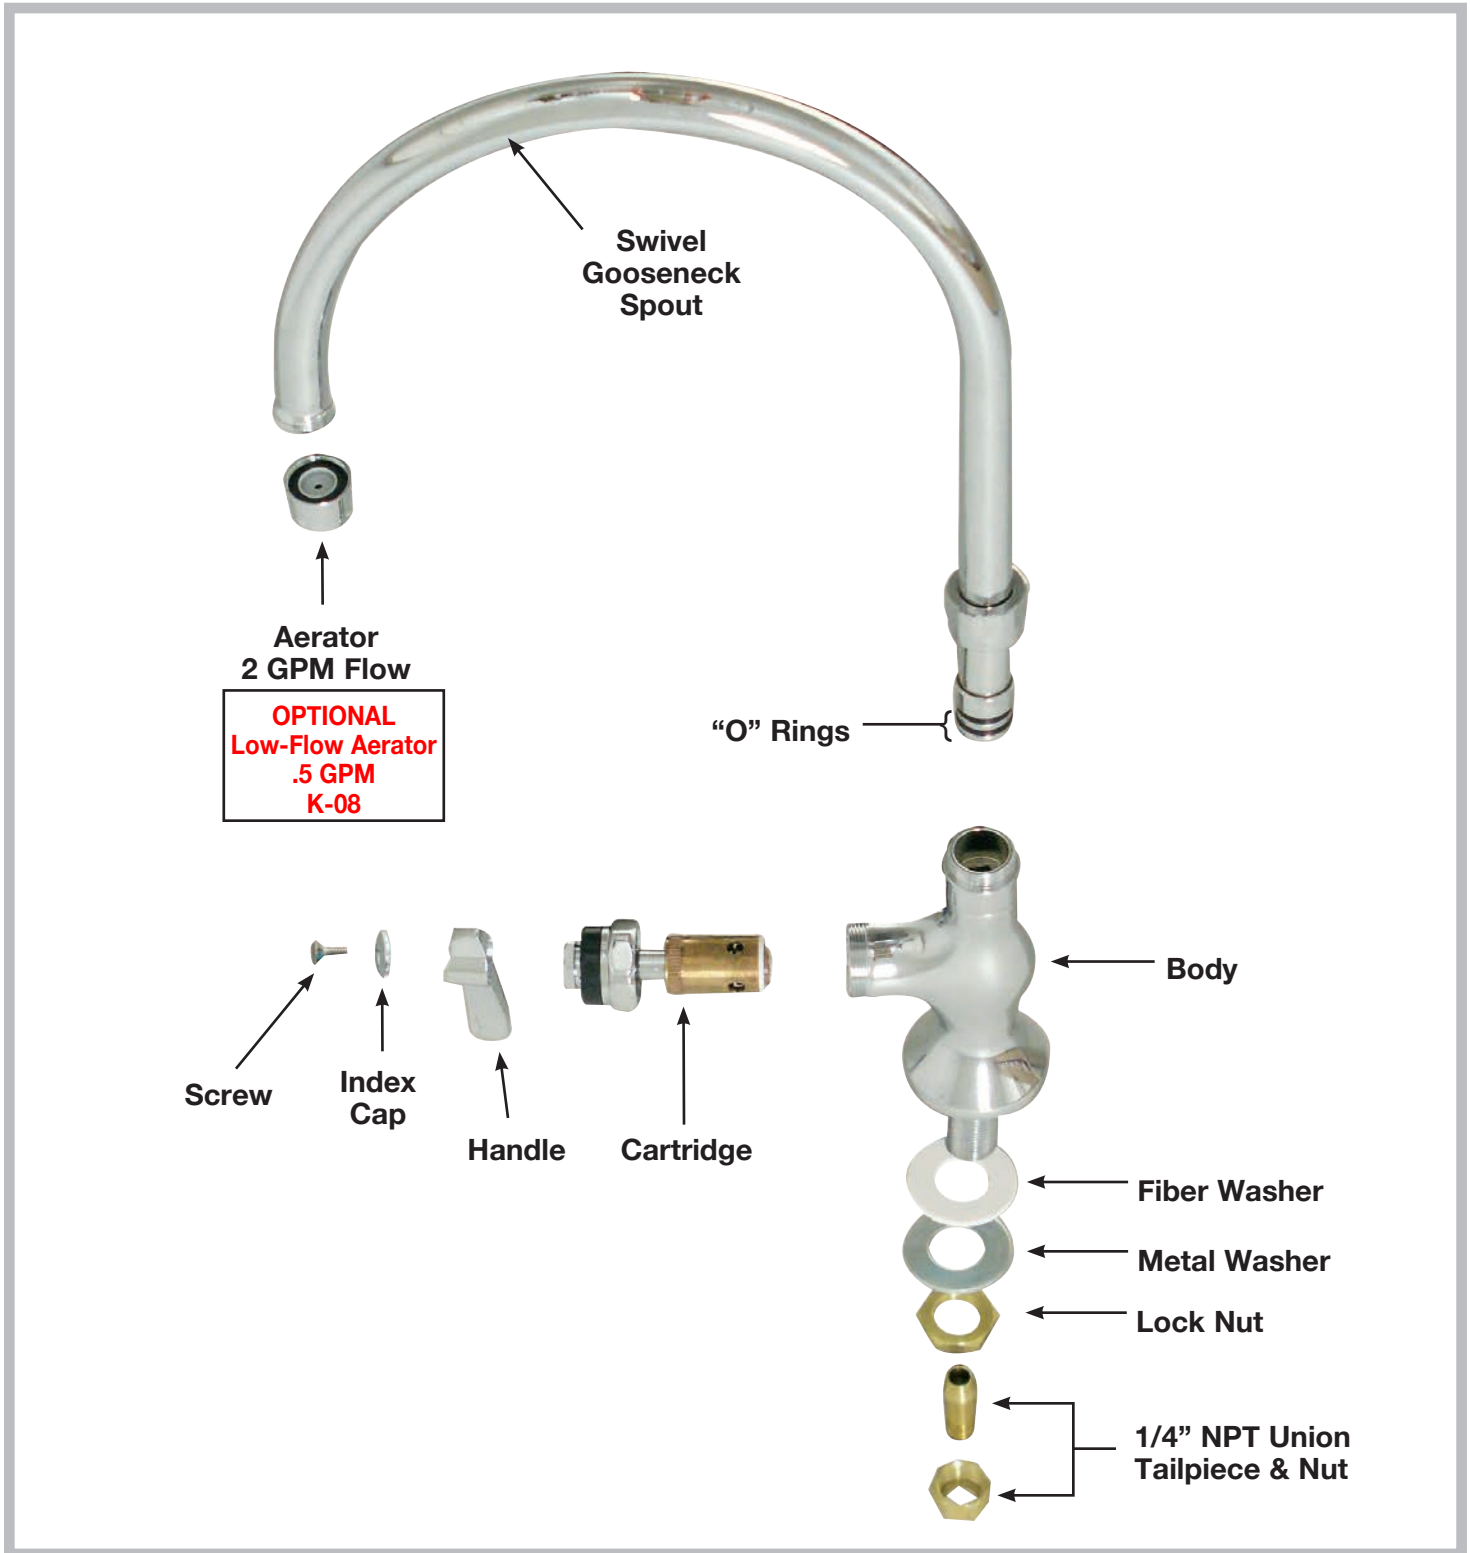

FAUCET PARTS - EXPLODED VIEW

Model: **K-48**

Conforms To NSF 61/9 Lead Free Requirements

WARNING: Faucets on this page may expose you to chemicals, including lead, that are known to the State of California to cause cancer or birth defects or other reproductive harm. For more info., visit www.p65warnings.ca.gov.