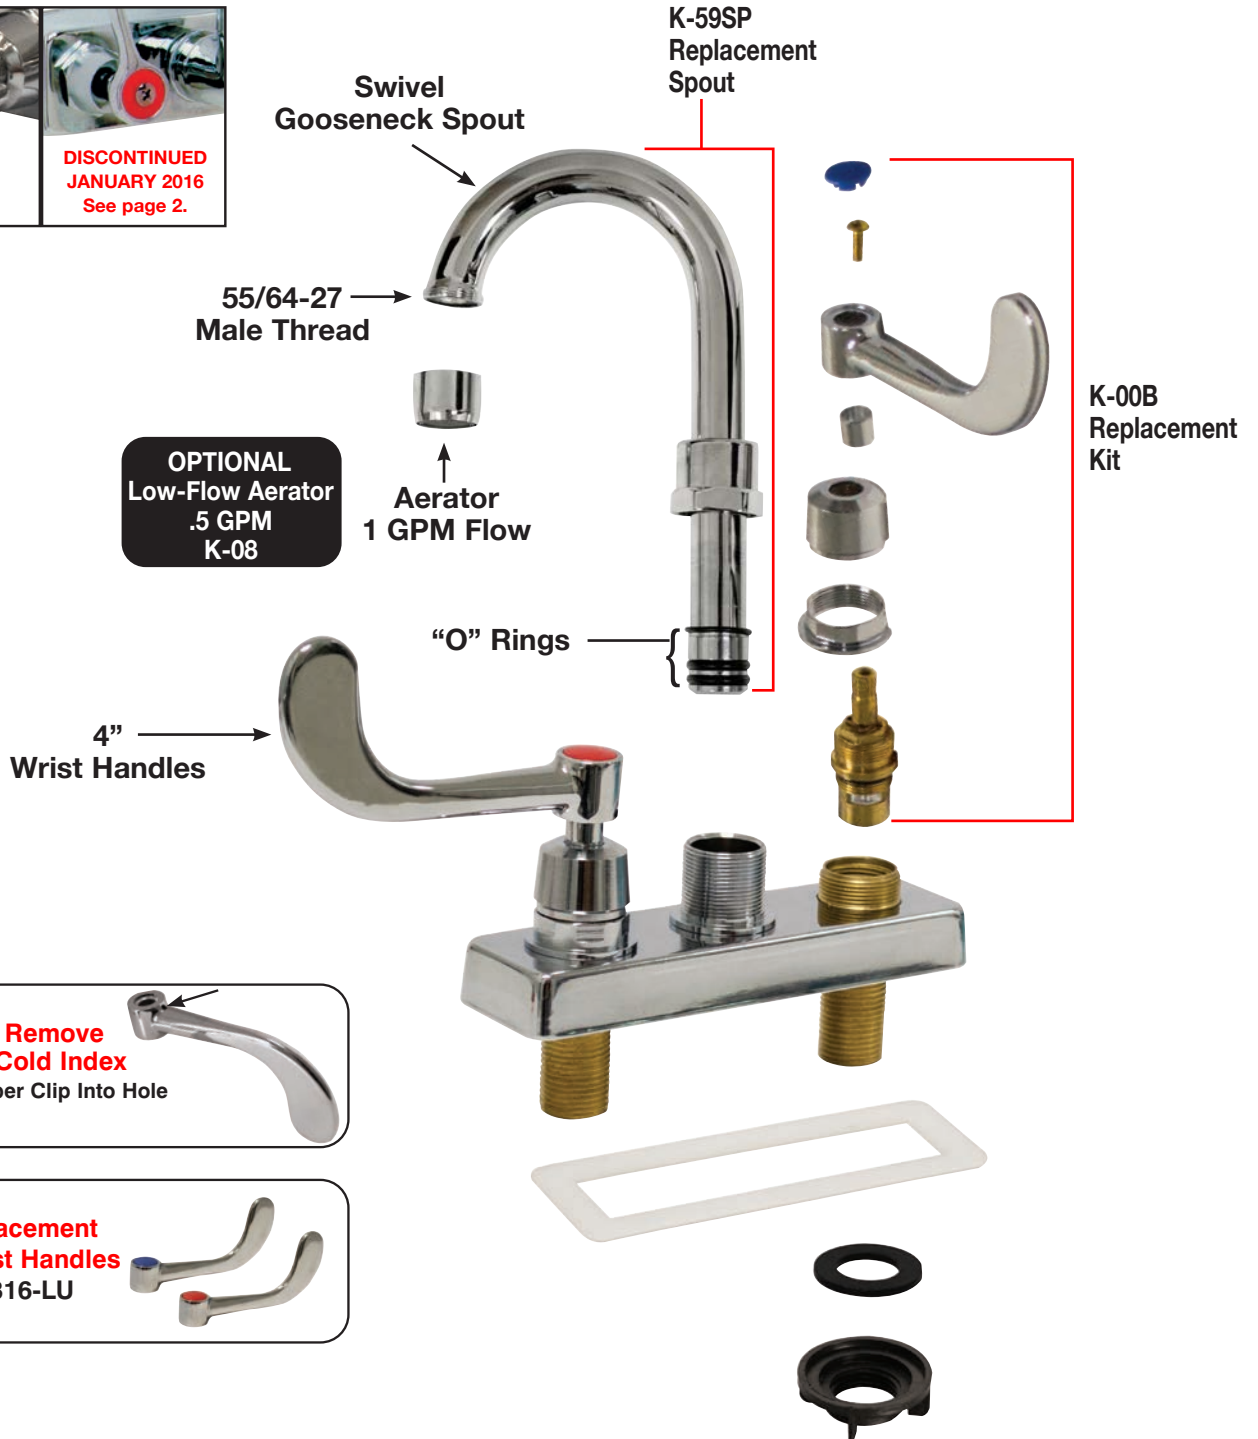

# FAUCET PARTS - EXPLODED VIEW

Model: **K-56**

Conforms To NSF 61/9 Lead Free Requirements

## How To Identify Faucet Style

**To Remove Hot/Cold Index**  
Insert Paper Clip Into Hole

**Replacement 4" Wrist Handles**  
K-316-LU

**WARNING:** Faucets on this page may expose you to chemicals, including lead, that are known to the State of California to cause cancer or birth defects or other reproductive harm. For more Info., visit [www.p65warnings.ca.gov](http://www.p65warnings.ca.gov).

# FAUCET PARTS - EXPLODED VIEW

For Model: K-56 *Discontinued Style as of January 2016*  
Conforms To NSF 61/9 Lead Free Requirements

4" Wrist Handles

K-00 Replacement Kit

Body

1/2" NPS Male Thread

Back Plate

Washer

Plastic Nut