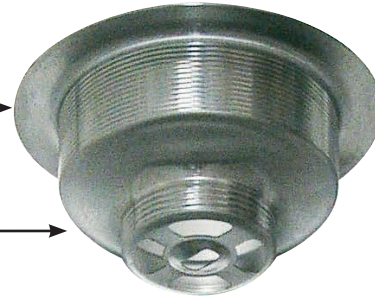

# ACCESSORIES - EXPLODED VIEW

## Model: K-6

**Stainless Steel Strainer Basket With Metal Post**  
(Strainer Basket Replacement Available: K-310)

**Stainless Steel Strainer Body (4 1/2" Top Flange. Fits 3 1/2" Drain Opening)**

**1 1/2" IPS Outlet**