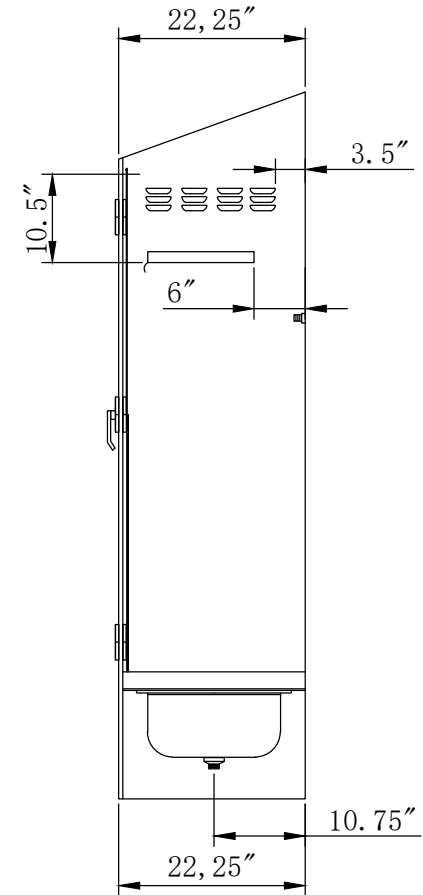

TOP VIEW

FRONT VIEW

width		length		height		model#
in.	mm	in.	mm	in.	mm	
22 1/4"	565	25"	635	84 1/4"	2140	MSC-2522

Model #		NBR Equipment	10 Abeel Road, Cranbury, NJ 08512 Tel: 1-609-642-8389 Fax: 1-609-642-8099 E-mail: sales@nbrequipment.com Website: www.nbrequipment.com
MSC-2522			
Date:	6/28/2018	T430/16GA T304	