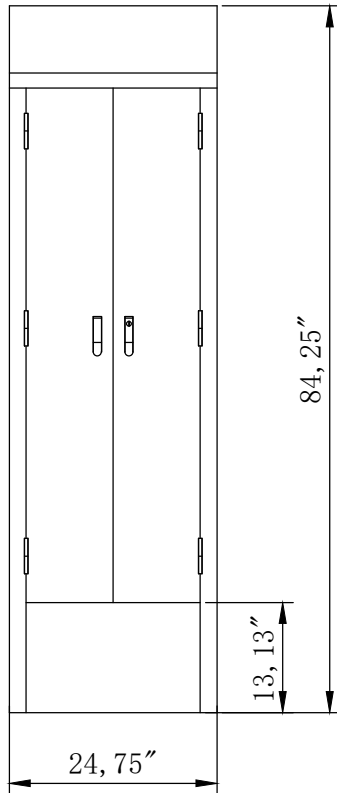

TOP VIEW

FRONT VIEW

width		length		height		model#
in.	mm	in.	mm	in.	mm	
22 1/4"	565	25"	635	84 1/4"	2140	MSC-2522

Model #		NBR Equipment	10 Abeel Road, Cranbury, NJ 08512 Tel: 1-609-642-8389 Fax: 1-609-642-8099 E-mail: sales@nbrequipment.com Website: www.nbrequipment.com
MSC-2522			
Date:	6/28/2018	T430/16GA T304	