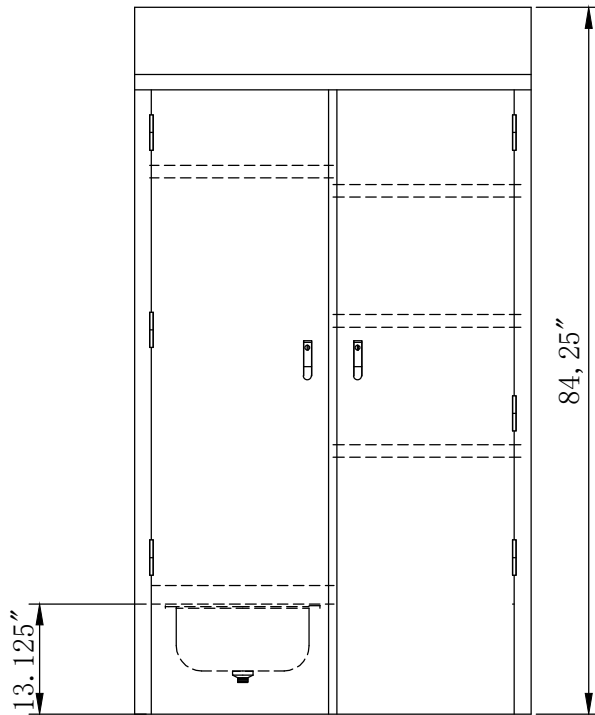

TOP VIEW

FRONT VIEW

weight			
description	ibs.	kg	model#
mop sink at right	544	247	MSC-4822-L

SIDE VIEW

Model #		NBR Equipment	10 Abeel Road, Cranbury, NJ 08512 Tel: 1-609-642-8389 Fax: 1-609-642-8099 E-mail: sales@nbrequipment.com Website: www.nbrequipment.com
MSC-4822L			
Date:	6/28/2018	T430/16GA T304	