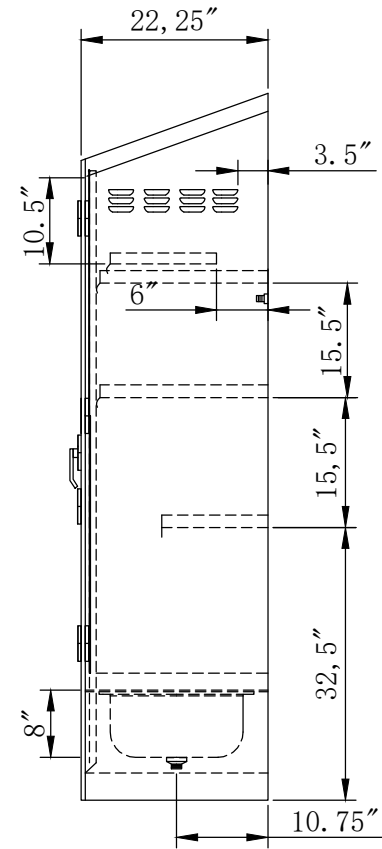

TOP VIEW

FRONT VIEW

weight			
description	ibs.	kg	model#
mop sink at right	544	247	MSC-4822-L

SIDE VIEW

Model #		NBR Equipment	10 Abeel Road, Cranbury, NJ 08512 Tel: 1-609-642-8389 Fax: 1-609-642-8099 E-mail: sales@nbrequipment.com Website: www.nbrequipment.com
MSC-4822L			
Date:	6/28/2018	T430/16GA T304	