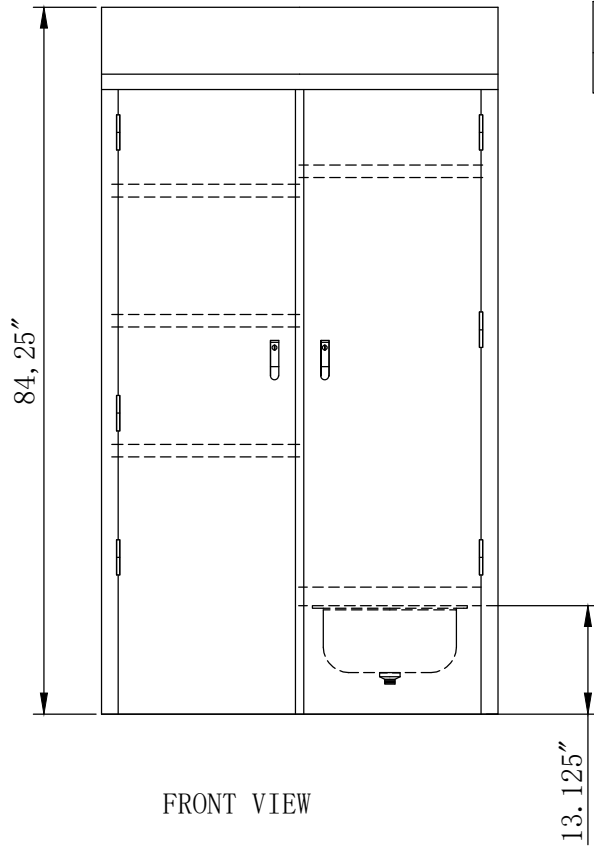

TOP VIEW

FRONT VIEW

weight			
description	ibs.	kg	model#
mop sink at right	544	247	MSC-4822-R

SIDE VIEW

Model #		NBR Equipment	10 Abeel Road, Cranbury, NJ 08512 Tel: 1-609-642-8389 Fax: 1-609-642-8099 E-mail: sales@nbrequipment.com Website: www.nbrequipment.com
MSC-4822R			
Date:	6/28/2018	T430/16GA T304	