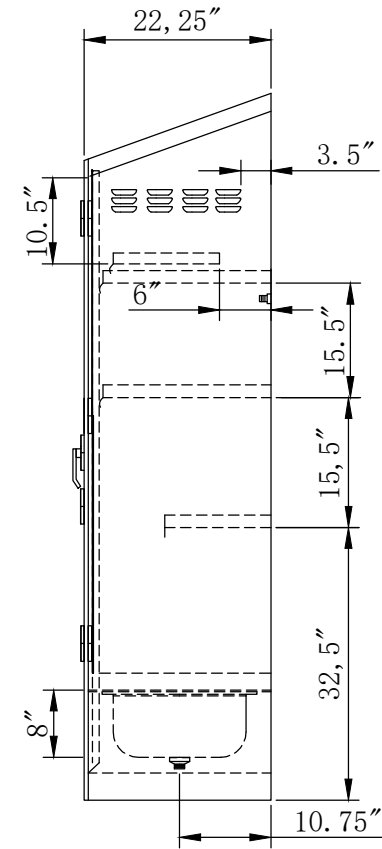

TOP VIEW

FRONT VIEW

weight			
description	ibs.	kg	model#
mop sink at right	544	247	MSC-4822-R

SIDE VIEW

Model #		NBR Equipment	10 Abeel Road, Cranbury, NJ 08512 Tel: 1-609-642-8389 Fax: 1-609-642-8099 E-mail: sales@nbrequipment.com Website: www.nbrequipment.com
MSC-4822R			
Date:	6/28/2018	T430/16GA T304	