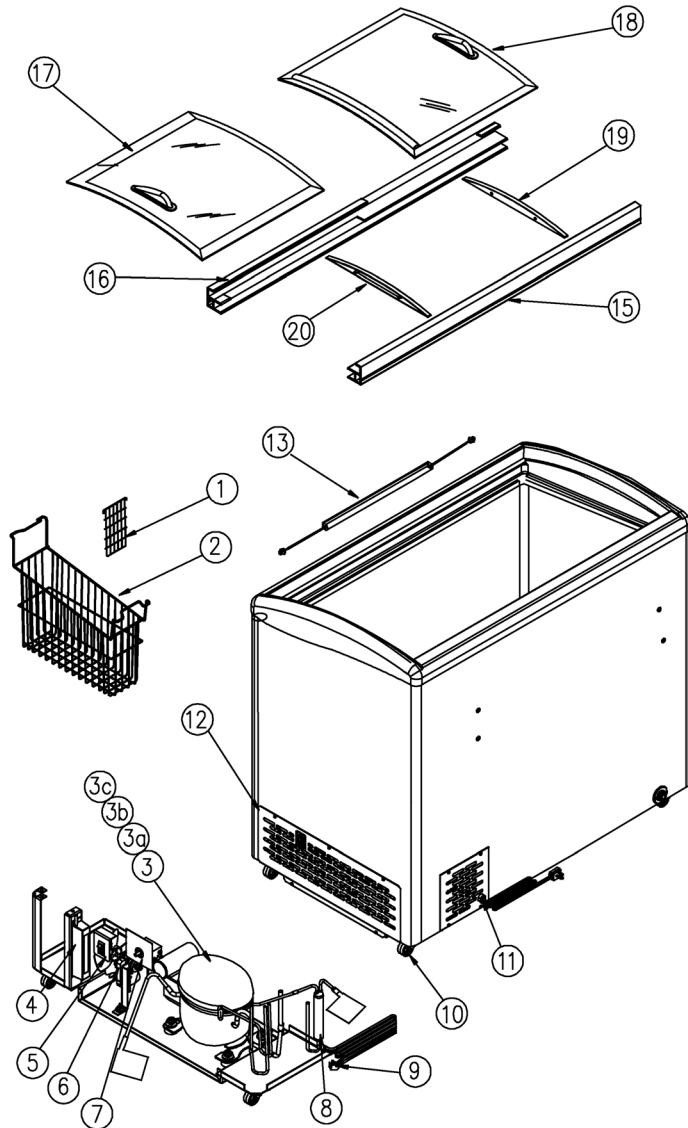

# NBH-28 Parts and Descriptions

ITEM #	PART #	DESCRIPTION
1	100589082	Basket Divider
2	100589078	Wire Basket
3	100516085	Compressor, Tecumseh TCW360U-LS6A
3a	100523016	Overload, Tecumseh TCW360U-LS6A
3b	100524022	Start Relay, Tecumseh TCW360U-LS6A
3c	100525023	Start Capacitor, Tecumseh TCW360U-LS6A
4	181854007	LED Driver Assembly
5	100412001	Switch, Rocker Light
6	100478016	Motor, Condenser
7	100398024	Temperature Control, Mechanical
8	100773000	Drier, Refrigerant
9	100388010	Power cord, NBH
10	100476016	Caster, NBH
11	100495001	Strain Relief
12	101141011	Vent Cover, Side, Grill
13	300396056	LED Light Bar, 20" 12 VDC, 7W
15	103774015	Lid Rail, Rear, NBH-28
16	103772013	Lid Rail, Front NBH-28
17	181406022	Upper Lid Assembly, NBH-28
18	181405016	Lower Lid Assembly, NBH-28
19	300506000	Left Molding Assembly
20	300506001	Right Molding Assembly