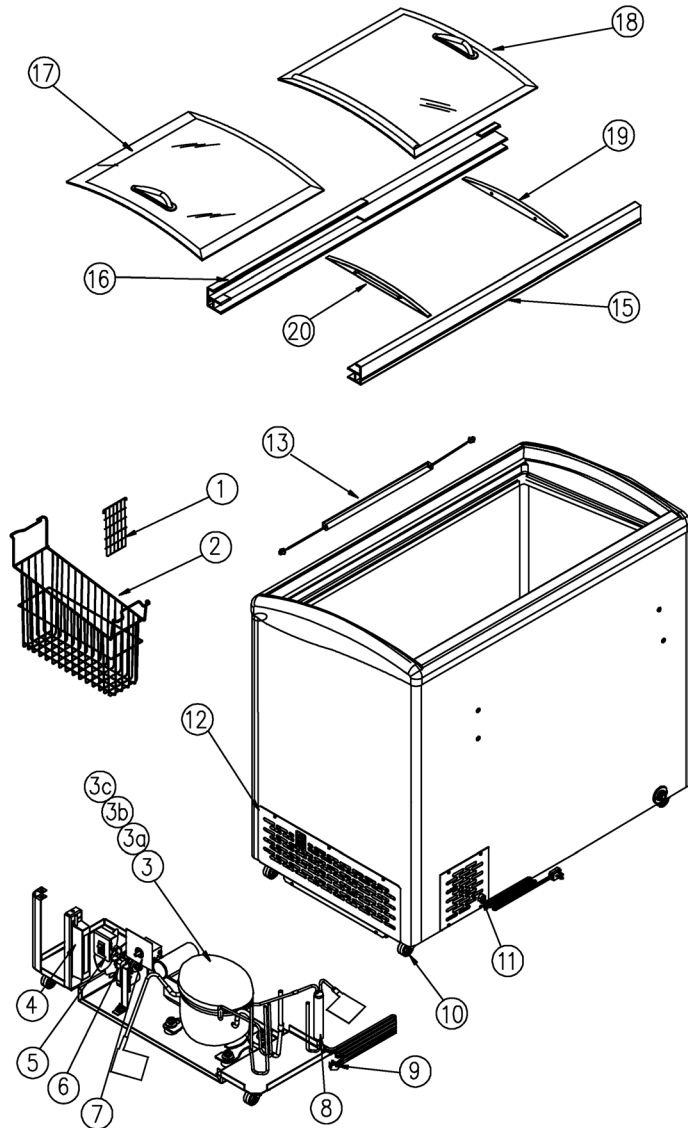

NBH-34 Parts and Descriptions

ITEM #	PART #	DESCRIPTION
1	100589081	Basket Divider
2	100589077	Wire Basket
3	100397152	Compressor, Danfoss DLE4CN
3a	100515074	Overload, Danfoss Compressor DLE4CN
3b	100516085	Start Relay, Danfoss Compressor DLE4CN
3c	100517072	Start Capacitor, Danfoss Compressor DLE4CN
4	181854007	LED Driver Assembly
5	100412001	Switch, Rocker Light
6	100478016	Motor, Condenser
7	100398024	Temperature Control, Mechanical
8	100773000	Drier, Refrigerant
9	100388010	Power cord, NBH
10	100476016	Caster, NBH
11	100495001	Strain Relief
12	101141011	Vent Cover, Side, Grill
13	300396056	LED Light Bar, 20" 12 VDC, 7W
15	103774016	Lid Rail, Rear, NBH-34
16	103772014	Lid Rail, Front, NBH-34
17	181405017	Lower Lid Assembly, NBH-34
18	181406023	Upper Lid Assembly, NBH-34
19	300506000	Left Molding Assembly
20	300506001	Right Molding Assembly