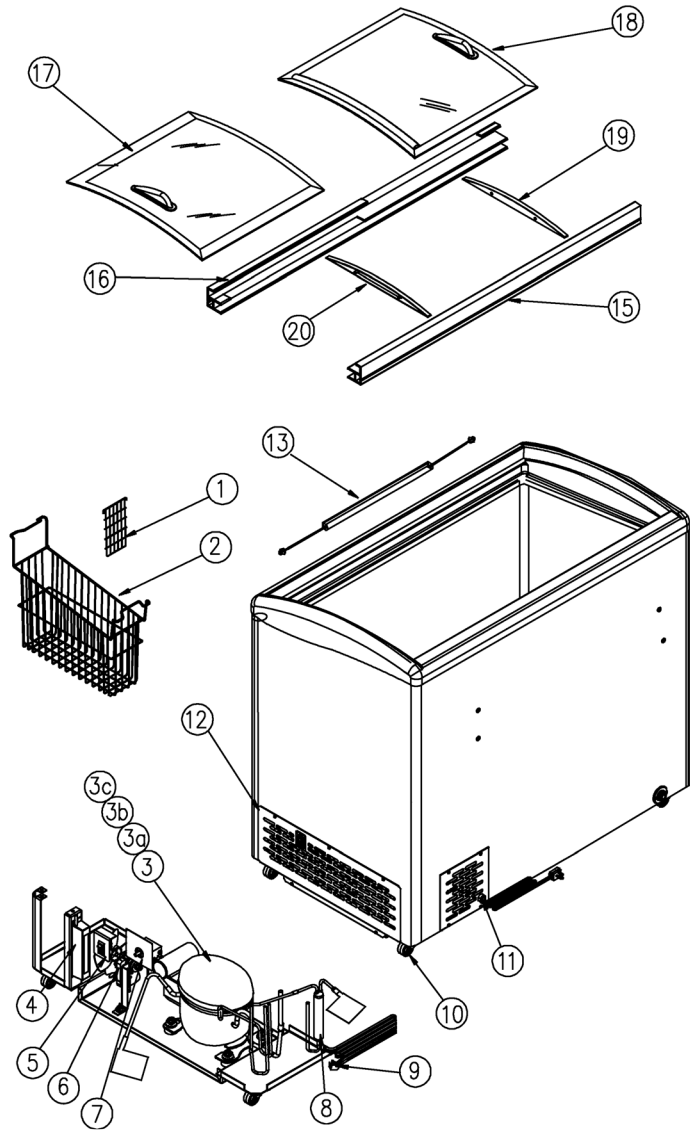

NBH-43 Parts and Descriptions

ITEM #	PART #	DESCRIPTION
1	100589081	Basket Divider
2	100589077	Wire Basket
3	100397142	Compressor Tecumseh TC1410U-DS7C
3a	100523024	Overload, Tecumseh Compressor TC1410U-DS7C
3b	100524019	Start Relay, Tecumseh Compressor TC1410U-DS7C
3c	100517097	Start Capacitor, Tecumseh Compressor TC1410U-DS7C
4	181854007	LED Driver Assembly
5	100412001	Switch, Rocker Light
6	100478016	Motor, Condenser
7	100398024	Temperature Control, Mechanical
8	100773000	Drier, Refrigerant
9	100388010	Power cord, NBH
10	100476016	Caster, NBH
11	100495001	Strain Relief
12	101141011	Vent Cover, Side, Grill
13	300396056	LED Light Bar, 20" 12 VDC, 7W
15	103774017	Lid Rail, Rear, NBH-43
16	103772015	Lid Rail, Front NBH-43
17	181405018	Lower Lid Assembly, NBH-43
18	181406024	Upper Lid Assembly, NBH-43
19	300506000	Left Molding Assembly
20	300506001	Right Molding Assembly