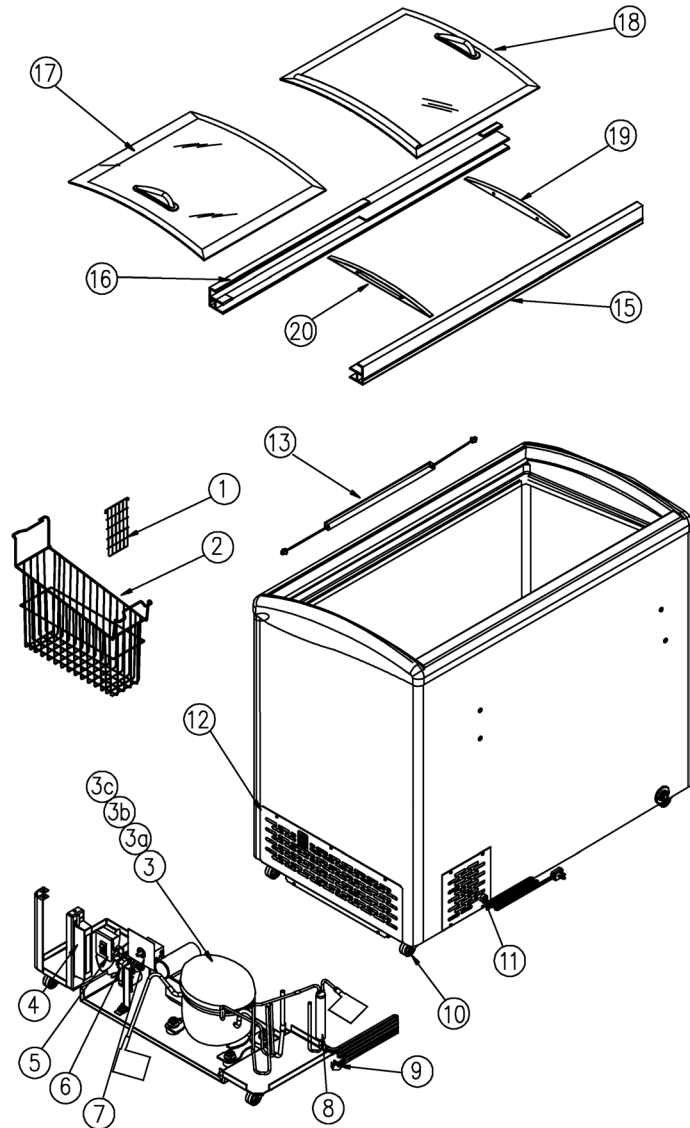

NBH-51 Parts and Descriptions

ITEM #	PART #	DESCRIPTION
1	100589081	Basket Divider
2	100589077	Wire Basket
3	100397142	Compressor Tecumseh TC1410U-DS7C
3a	100523024	Overload, Tecumseh Compressor TC1410U-DS7C
3b	100524019	Start Relay, Tecumseh Compressor TC1410U-DS7C
3c	100517097	Start Capacitor, Tecumseh Compressor TC1410U-DS7C
4	181854007	LED Driver Assembly
5	100412001	Switch, Rocker Light
6	100478016	Motor, Condenser
7	100398024	Temperature Control, Mechanical
8	100773000	Drier, Refrigerant
9	100388010	Power cord, NBH
10	100476016	Caster, NBH
11	100495001	Strain Relief
12	101141011	Vent Cover, Side, Grill
13	300396057	LED Light Bar, 30" 12 VDC, 7W
15	103774018	Lid Rail, Rear, NBH-51
16	103772016	Lid Rail, Front NBH-51
17	181405019	Lower Lid Assembly, NBH-51
18	181406025	Upper Lid Assembly, NBH-51
19	300506000	Left Molding Assembly
20	300506001	Right Molding Assembly