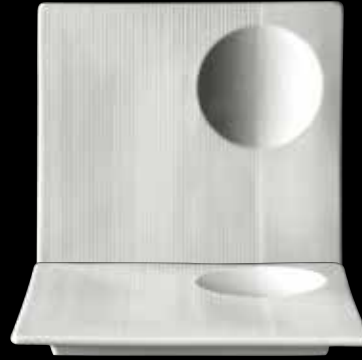

6327P443 Square Platter 7"