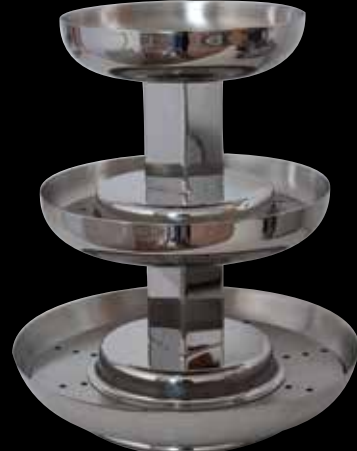

5850JX08
3-Tier Seafood Stand (12", 10", 8")
W/Removable Drain Plates Square Tubing Style