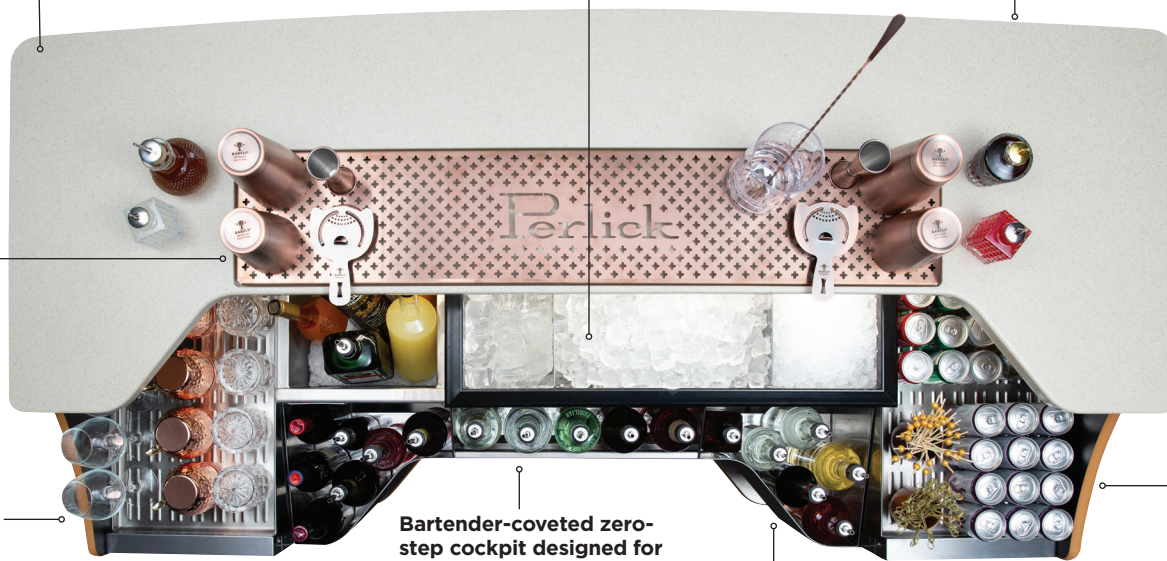

Extra-large inlaid 8" deep perforated workboard keeps bartop clean and dry

- Custom antique copper finish
- Gives plenty of space for the bartender to create drinks and serve guests

Double-drainboard design to both left and right

Optimized to an ideal height for all bartenders, male & female

- Increases speed, comfort, and reduces repetitive stress injuries (RSIs)

Lowered front and side cabinet panels to hide casters

30" Ice Chest and Cover

- Prevents harmful bacteria growth
- Deeper ice chest prevents bartenders from having to bend lower to scoop
- Shown with accessory ice dividers

Designed for High-Volume

- Holds up to 27 liters, 36 pieces of glassware, 40 cans or bottles of soda, 3 types of ice, and more depending on set-up

Featuring smooth, rounded edges and corners throughout for added bartender and guest comfort

Bartender-coveted zero-step cockpit designed for maximum efficiency

- Cockpit speedrail brings bartender closer to their workboard and guests
- Ingredients and tools are within easy reach