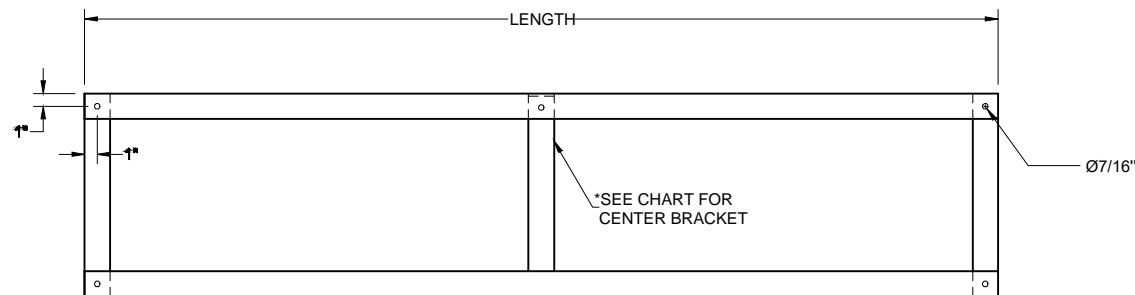

MODEL CODE
PR2-L
 *DENOTES CENTER BRACKET

SIZES

CODE	WIDTH	LENGTH	ITEM#
3	12	36	PR2-3
4	12	48	PR2-4
5	12	60	PR2-5
6	12	72	PR2-6*
8	12	96	PR2-8*

Model #		NBR Equipment	10 Abeel Road, Cranbury, NJ 08512 Tel: 1-609-642-8389 Fax: 1-609-642-8099 E-mail: sales@nbrequipment.com Website: www.nbrequipment.com
PR2			
Date:	6/28/2018	Material: T304	