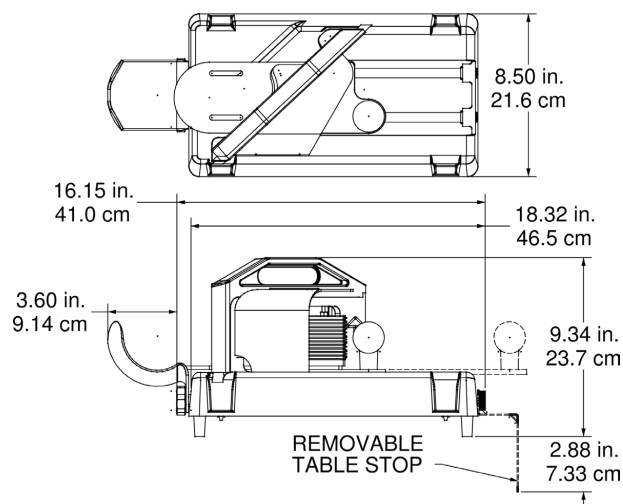

ORDERING INFORMATION

Model Number	Description
943-A	3/16" (.48 cm) Slice Tomato Saber
943-B	1/4" (.64 cm) Slice Tomato Saber
943-C	3/8" (.95 cm) Slice Tomato Saber
943-D	7/32" (.55 cm) Slice Tomato Saber
943-038A	Perma-Tight Replacement Blade Set (3/16") for 943-A
943-039A	Perma-Tight Replacement Blade Set (1/4") for 943-B
943-040A	Perma-Tight Replacement Blade Set (3/8") for 943-C
943-041A	Perma-Tight Replacement Blade Set (7/32") for 943-D

ACCESSORIES

Model Number	Description
953	Tomato Core-It package of 1
950-1	Tomato Core-It bulk package-144 per carton
943-042	Slicer/Cutter Blade Cleaning Brush

Designs and Specifications are subject to change without notice.

DIMENSIONS

Model Number	Width in(cm)	Height in(cm)	Length in(cm)	Shipping Weight lb(kg)	Shipping cu.ft. (cu.m.)
943 Series	8.50 (21.60)	9.34 (23.72)	18.32 (46.50)	14.00 (6.40)	.90 (.03)

CERTIFICATIONS

953