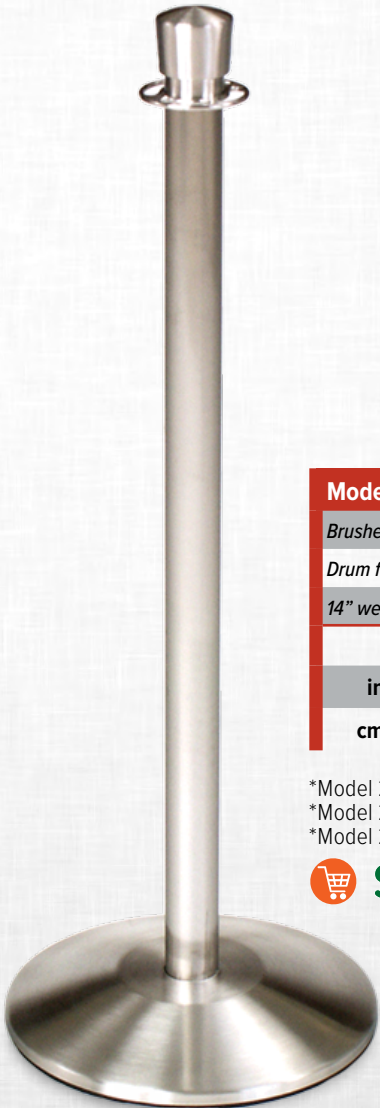

Public Guidance Systems

CLASSIC STANCHIONS | RETRACTABLE BELTRAC STANCHIONS

CLASSIC STANCHIONS

Forbes offers an extensive line of public guidance systems. With post choices in stainless steel and solid brass along with our various rope color and finial options you are assured of finding the right combination for your facility.

Model 2746
<i>Brushed brass</i>
<i>Ball finial</i>
<i>14" weighted flared base</i>
Height
in: 40.75
cm: 104

- *Model 2744 - Brushed stainless steel
- *Model 2745 - Polished stainless steel
- *Model 2747 - Polished brass

Model 2740
<i>Brushed stainless steel</i>
<i>Drum finial</i>
<i>14" weighted flared base</i>
Height
in: 39
cm: 100

- *Model 2741 - Polished stainless steel
- *Model 2742 - Brushed brass
- *Model 2743 - Polished brass

Model 2733
<i>Polished brass</i>
<i>Drum finial</i>
<i>11" weighted bell base</i>
Height
in: 39
cm: 100

*Model 2730 - Brushed stainless steel
 *Model 2731 - Polished stainless steel
 *Model 2732 - Brushed brass