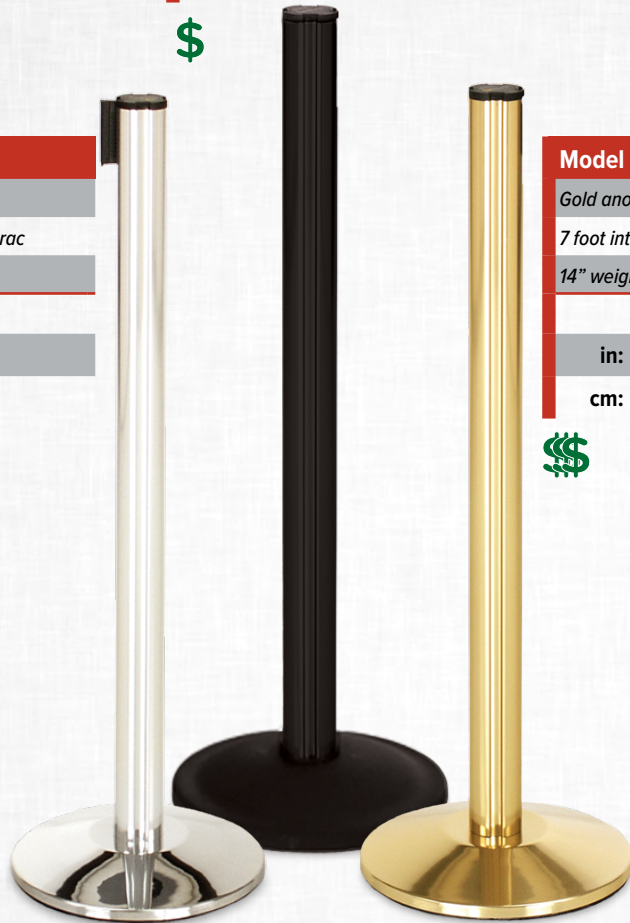

Model 2733
<i>Polished brass</i>
<i>Drum finial</i>
<i>11" weighted bell base</i>
Height
in: 39
cm: 100

*Model 2730 - Brushed stainless steel
 *Model 2731 - Polished stainless steel
 *Model 2732 - Brushed brass

Deluxe Series

Model 2712
<i>Polished stainless steel</i>
<i>7 foot Beltrac</i>
<i>14" weighted titanium base</i>
Height
in: 40
cm: 102

Model 2711
<i>Brushed stainless steel</i>
<i>7 foot Beltrac</i>
<i>14" weighted titanium base</i>
Height
in: 40
cm: 102

RETRACTABLE BELTRAC

- NEW ITEM

- BEST SELLER

- REDUCED PRICE

- QUICK SHIP

- GOOD/BETTER/BEST

RETRACTABLE BELTRAC

Prestige Series

Model 2704

Textured black finish
7 foot integrated Beltrac
14" weighted base

Height

in: 40

cm: 102

Model 2705

Chrome plated finish
7 foot integrated Beltrac
14" weighted base

Height