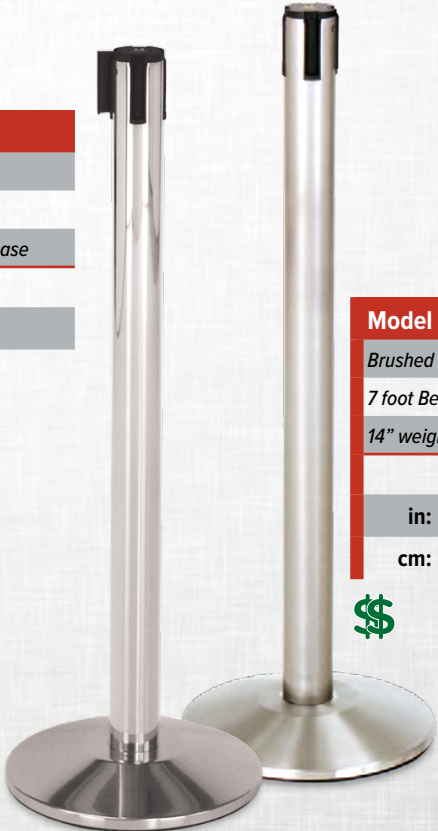

Model 2740
<i>Brushed stainless steel</i>
<i>Drum finial</i>
<i>14" weighted flared base</i>
Height
in: 39
cm: 100

- *Model 2741 - Polished stainless steel
- *Model 2742 - Brushed brass
- *Model 2743 - Polished brass

Model 2733
<i>Polished brass</i>
<i>Drum finial</i>
<i>11" weighted bell base</i>
Height
in: 39
cm: 100

*Model 2730 - Brushed stainless steel
 *Model 2731 - Polished stainless steel
 *Model 2732 - Brushed brass

Value Plus Series

Model 2701
<i>Chrome plated finish</i>
<i>7 foot Beltrac</i>
<i>12.5" weighted base</i>
Height
in: 40
cm: 102

Model 2700
<i>Textured black finish</i>
<i>7 foot Beltrac</i>
<i>12.5" weighted base</i>
Height
in: 40
cm: 102

Deluxe Series

Model 2712
<i>Polished stainless steel</i>
<i>7 foot Beltrac</i>
<i>14" weighted titanium base</i>
Height
in: 40
cm: 102

Model 2711
<i>Brushed stainless steel</i>
<i>7 foot Beltrac</i>
<i>14" weighted titanium base</i>
Height
in: 40
cm: 102