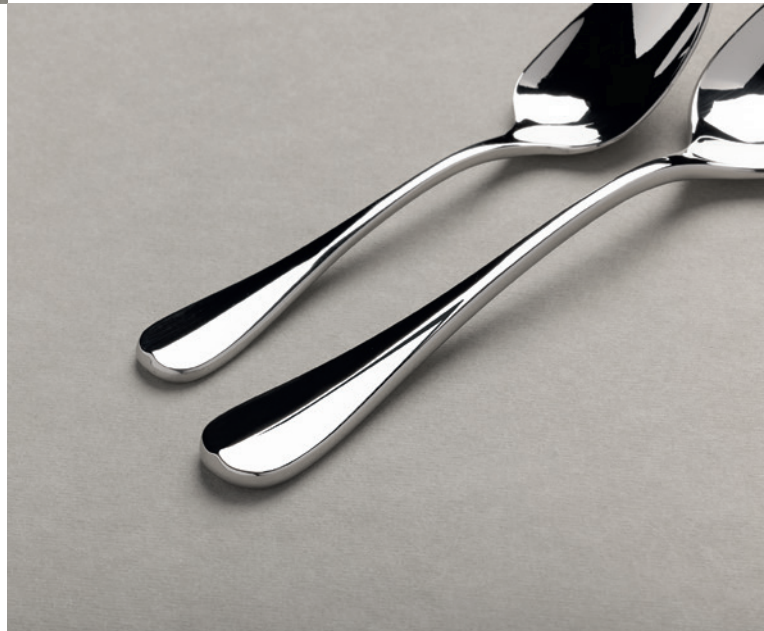

L'acier inoxydable 18/10 choisi est le matériau le plus durable de tous les couverts. Bien que l'acier inoxydable se tache moins, aucun acier n'est totalement à l'abri. Pour profiter pleinement de vos couverts quotidiennement, nous vous invitons à suivre nos conseils d'entretien, accessibles sur notre site Internet et sur l'étiquette jointe dans chaque packaging.

Les couteaux sont fabriqués en acier inoxydable spécial coutellerie pour assurer leur dureté et leur tranchant. Ils bénéficient d'une meilleure résistance à la corrosion, d'un tranchant durable et ne laissent pas de traces sur la porcelaine.

With their exclusive design, Revol's pieces were all conceived with a strict eye for ergonomics, durability and elegance, and always with a focus on quality.

The 18/10 stainless steel we have selected is the longest-lasting when it comes to cutlery. However, although stainless steel is the least likely to get tarnished, no steel is fully protected. To fully enjoy your cutlery on a daily basis, we advise you to follow the advice on our website and on the labels included in all packaging.

The knives are made from a special stainless steel to assure their durability and sharpness. They are more resistant to corrosion, have a long-lasting blade and don't leave any marks on porcelain.

18/10 Acier inoxydable
Stainless steel

Lave-vaisselle
Dishwasher