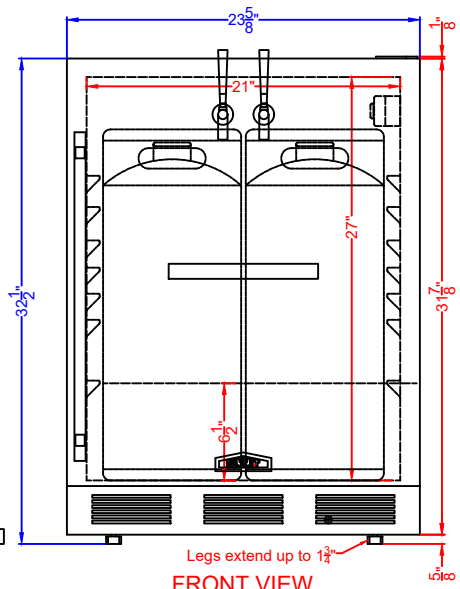

TOP VIEW

FRONT VIEW

PROFILE VIEW

SBC7BRSF RTP
 SBC7BRSF RTPCF
 Kegerator
 Recessed
 05/06/24

FELIX STORCH, INC.
 www.summitappliance.com
 718-893-3900