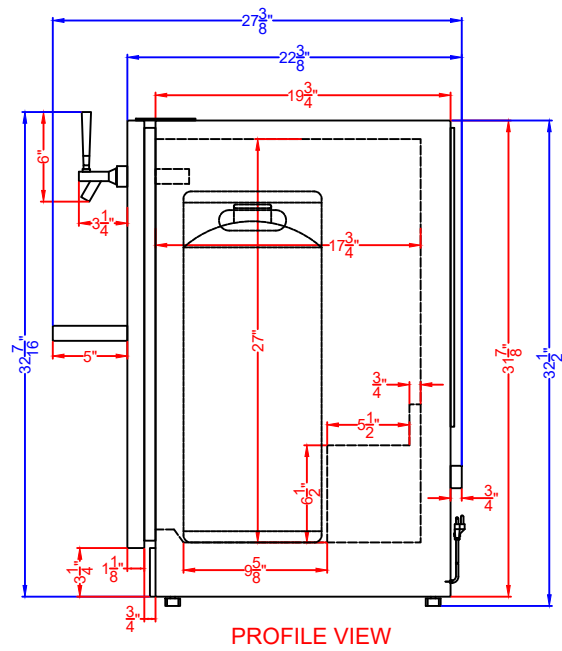

TOP VIEW

FRONT VIEW

PROFILE VIEW

SBC7BRSF RTP
 SBC7BRSF RTPCF
 Kegerator
 Recessed
 05/06/24

FELIX STORCH, INC.
 www.summitappliance.com
 718-893-3900