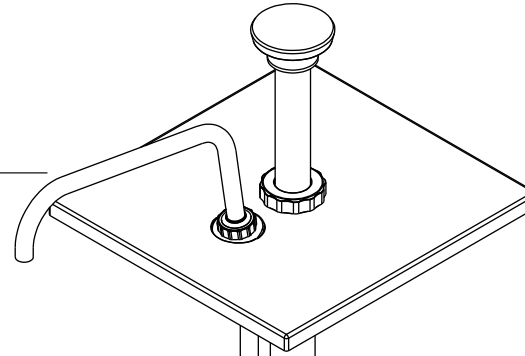

67580 Single Stand Assembly

Complete View for Reference

CONDIMENT PUMP
CPSS-F

67540

REPLACEMENT
SHROUD
ASSEMBLY

67028