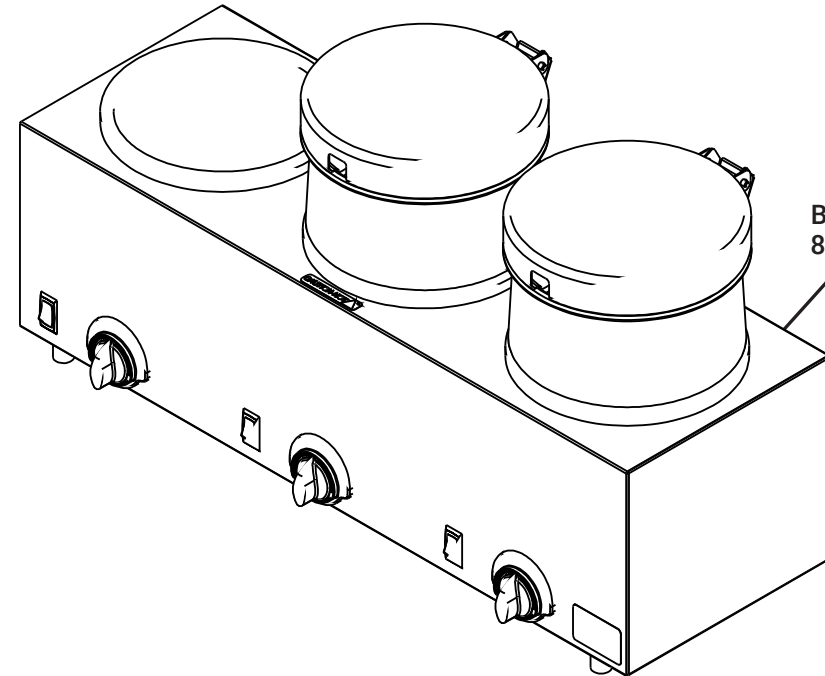

SERVER

• E S S E N T I A L S •

262.628.5600 | 800.558.8722
spsales@server-products.com

85900

Triple Food
Server FS-4 Plus

Complete View for Reference

LID ASSEMBLY
81096 (3)

INSET
81108 (3)