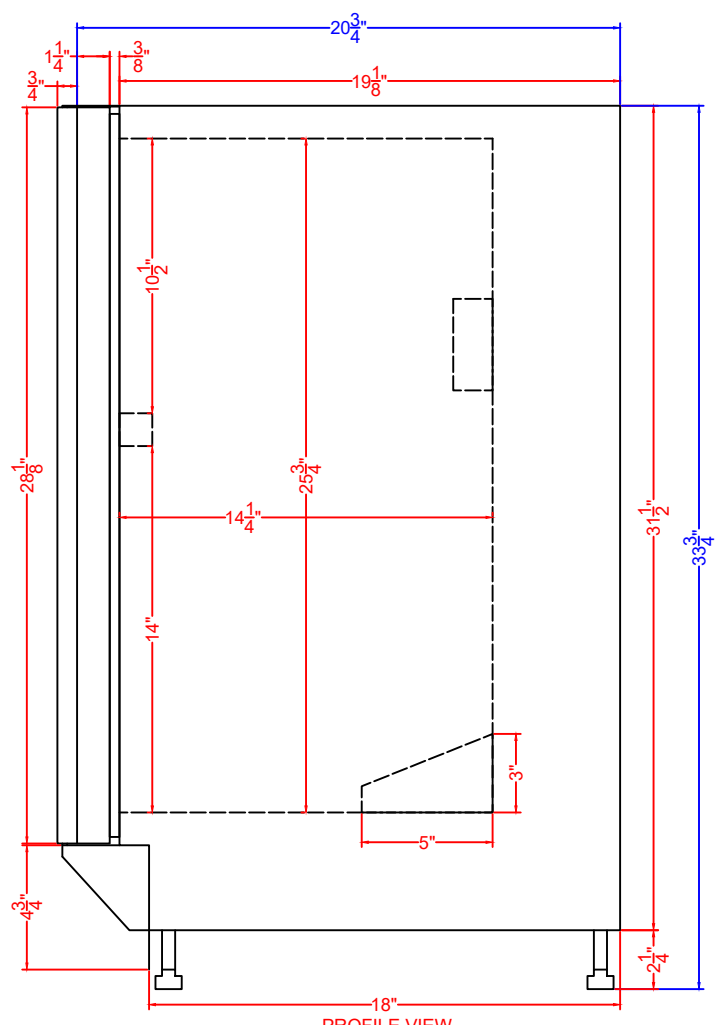

TOP VIEW

Panel

FRONT VIEW

PROFILE VIEW

SWC007H34PNR
 Wine Cellar
 06/28/24

FELIX STORCH, INC.
 www.summitappliance.com
 718-893-3900