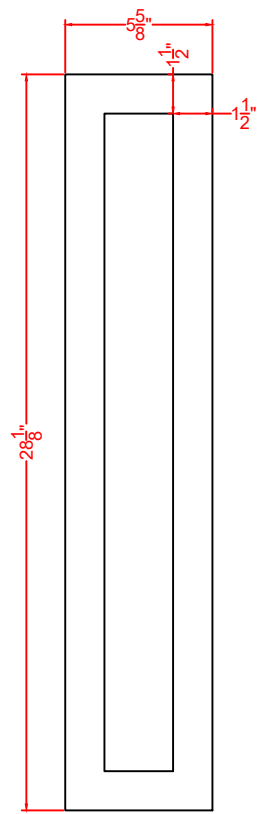

TOP VIEW

Panel

FRONT VIEW

PROFILE VIEW

SWC007H34PNR
 Wine Cellar
 06/28/24

FELIX STORCH, INC.
 www.summitappliance.com
 718-893-3900