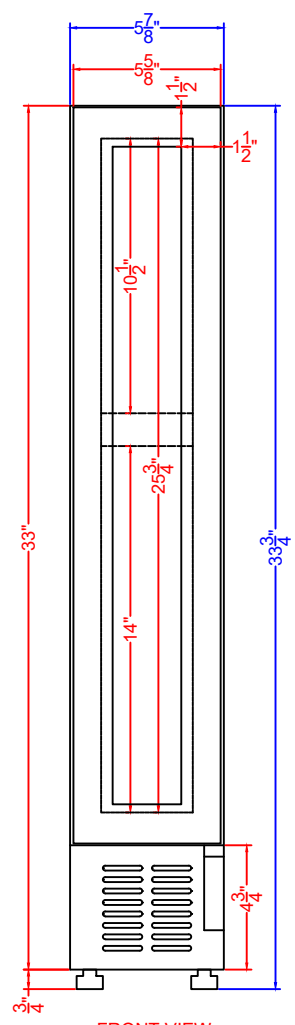

TOP VIEW

Panel

FRONT VIEW

PROFILE VIEW

SWC007H34PNR
 Wine Cellar
 06/28/24

FELIX STORCH, INC.
 www.summitappliance.com
 718-893-3900