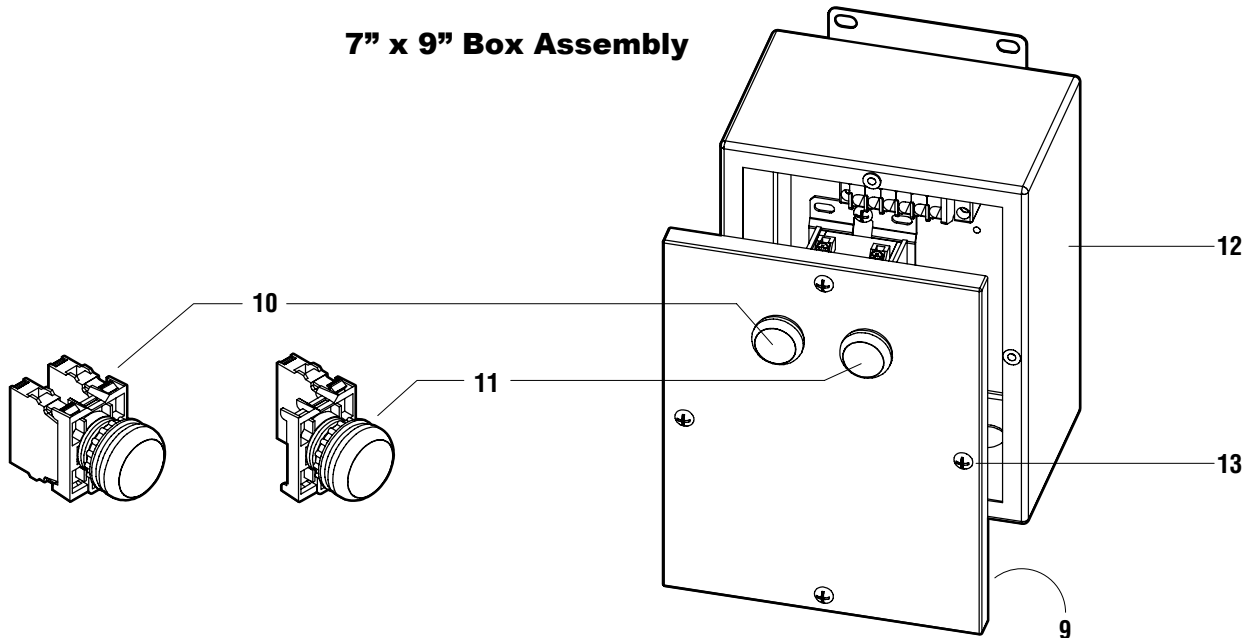

Salvajor Model MSS

Manual Start/Stop

PRE-WIRED CONTROL PANEL PARTS BREAKDOWN

MSS Item Numbers		
VOLTAGE	PHASE	ITEM NO.
115	1	MSS4
208 or 230	1	MSS5
208 or 230	3	MSS7
460	3	MSS9

ITEM	PART NO.	DESCRIPTION
1	79IP	Inner Panel MSS
2a	994006	Contactora 115V
2b	994007	Contactora 208-230V
2c	994008	Contactora 460V
3	994294	End Clamp
4	994292	Terminal Block
5	994293	End Barrier
6	994005	Din Rail Mounting Track
7	SCR1032	Ground Screw 10-32
8	997093	Screw 10-32 X 3/8"
9	79GA	Lid Gasket Assembly
10	ABD100B	Button Start
11	ABD200A	Button Stop
12	79BA	7" X 9" Box Assembly
13	997032	Screw 10-32 X 5/8"

7" x 9" Box Assembly

(Model MSS-LD on other side)

Salvajor Model MSS-LD

Manual Start/Stop with Line Disconnect

PRE-WIRED CONTROL PANEL PARTS BREAKDOWN

MSS-LD Item Numbers

VOLTAGE	PHASE	ITEM NO.
115	1	MSSLD4
208 or 230	1	MSSLD5
208 or 230	3	MSSLD7
460	3	MSSLD9

ITEM PART NO. DESCRIPTION

ITEM	PART NO.	DESCRIPTION
1	79IP	Inner Panel MSS
2a	994006	Contactora 115V
2b	994007	Contactora 208-230V
2c	994008	Contactora 460V
3	994294	End Clamp
4	994292	Terminal Block
5	994293	End Barrier
6	994005	Din Rail Mounting Track
7	SCR1032	Ground Screw 10-32
8	997093	Screw 10-32 X 3/8"
9	79GA	Lid Gasket Assembly
10	ABD100B	Button Start
11	ABD200A	Button Stop
12	79BA	7" X 9" Box Assembly
13	997032	Screw 10-32 X 5/8"
14	980138	Line Disconnect Assy (includes 14a)
14a	984016	Line Disconnect Handle