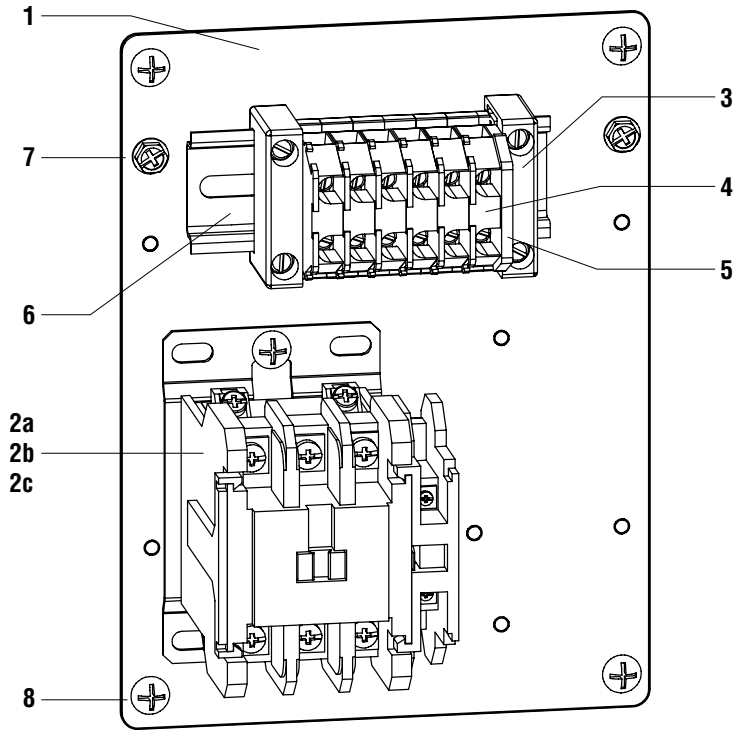

Salvajor Model MSS

Manual Start/Stop

PRE-WIRED CONTROL PANEL PARTS BREAKDOWN

MSS Item Numbers		
VOLTAGE	PHASE	ITEM NO.
115	1	MSS4
208 or 230	1	MSS5
208 or 230	3	MSS7
460	3	MSS9

ITEM	PART NO.	DESCRIPTION
1	79IP	Inner Panel MSS
2a	994006	Contactora 115V
2b	994007	Contactora 208-230V
2c	994008	Contactora 460V
3	994294	End Clamp
4	994292	Terminal Block
5	994293	End Barrier
6	994005	Din Rail Mounting Track
7	SCR1032	Ground Screw 10-32
8	997093	Screw 10-32 X 3/8"
9	79GA	Lid Gasket Assembly
10	ABD100B	Button Start
11	ABD200A	Button Stop
12	79BA	7" X 9" Box Assembly
13	997032	Screw 10-32 X 5/8"

7" x 9" Box Assembly

(Model MSS-LD on other side)

Salvajor Model MSS-LD

Manual Start/Stop with Line Disconnect

PRE-WIRED CONTROL PANEL PARTS BREAKDOWN

MSS-LD Item Numbers

VOLTAGE	PHASE	ITEM NO.
115	1	MSSLD4
208 or 230	1	MSSLD5
208 or 230	3	MSSLD7
460	3	MSSLD9

ITEM PART NO. DESCRIPTION

ITEM	PART NO.	DESCRIPTION
1	79IP	Inner Panel MSS
2a	994006	Contactora 115V
2b	994007	Contactora 208-230V
2c	994008	Contactora 460V
3	994294	End Clamp
4	994292	Terminal Block
5	994293	End Barrier
6	994005	Din Rail Mounting Track
7	SCR1032	Ground Screw 10-32
8	997093	Screw 10-32 X 3/8"
9	79GA	Lid Gasket Assembly
10	ABD100B	Button Start
11	ABD200A	Button Stop
12	79BA	7" X 9" Box Assembly
13	997032	Screw 10-32 X 5/8"
14	980138	Line Disconnect Assy (includes 14a)
14a	984016	Line Disconnect Handle