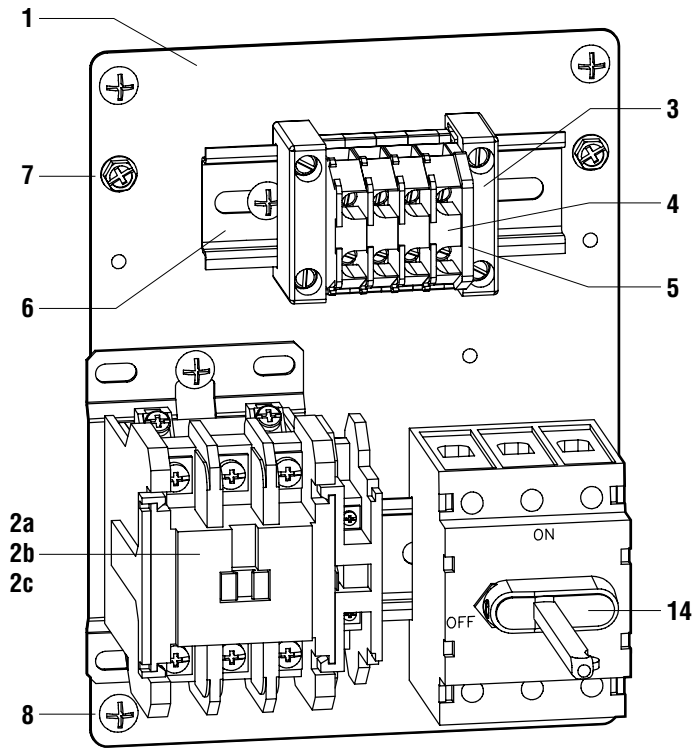

Salvajor Model MSS

Manual Start/Stop

PRE-WIRED CONTROL PANEL PARTS BREAKDOWN

MSS Item Numbers		
VOLTAGE	PHASE	ITEM NO.
115	1	MSS4
208 or 230	1	MSS5
208 or 230	3	MSS7
460	3	MSS9

ITEM	PART NO.	DESCRIPTION
1	79IP	Inner Panel MSS
2a	994006	Contactora 115V
2b	994007	Contactora 208-230V
2c	994008	Contactora 460V
3	994294	End Clamp
4	994292	Terminal Block
5	994293	End Barrier
6	994005	Din Rail Mounting Track
7	SCR1032	Ground Screw 10-32
8	997093	Screw 10-32 X 3/8"
9	79GA	Lid Gasket Assembly
10	ABD100B	Button Start
11	ABD200A	Button Stop
12	79BA	7" X 9" Box Assembly
13	997032	Screw 10-32 X 5/8"

7" x 9" Box Assembly

(Model MSS-LD on other side)

Salvajor Model MSS-LD

Manual Start/Stop with Line Disconnect

PRE-WIRED CONTROL PANEL PARTS BREAKDOWN

MSS-LD Item Numbers

VOLTAGE	PHASE	ITEM NO.
115	1	MSSLD4
208 or 230	1	MSSLD5
208 or 230	3	MSSLD7
460	3	MSSLD9

ITEM PART NO. DESCRIPTION

ITEM	PART NO.	DESCRIPTION
1	79IP	Inner Panel MSS
2a	994006	Contactora 115V
2b	994007	Contactora 208-230V
2c	994008	Contactora 460V
3	994294	End Clamp
4	994292	Terminal Block
5	994293	End Barrier
6	994005	Din Rail Mounting Track
7	SCR1032	Ground Screw 10-32
8	997093	Screw 10-32 X 3/8"
9	79GA	Lid Gasket Assembly
10	ABD100B	Button Start
11	ABD200A	Button Stop
12	79BA	7" X 9" Box Assembly
13	997032	Screw 10-32 X 5/8"
14	980138	Line Disconnect Assy (includes 14a)
14a	984016	Line Disconnect Handle