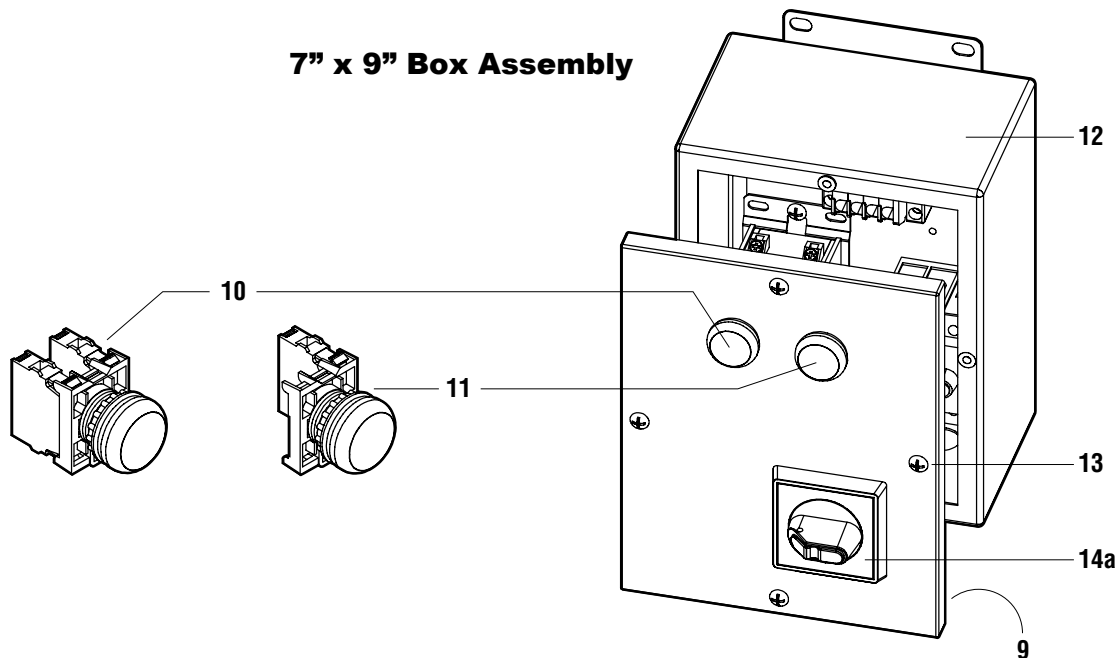

7" x 9" Box Assembly

(Model MSS on other side)

SALVAJOR

4530 East 75th Terrace Kansas City, MO 64132-2081, USA
Service: 1.888.725.8256 | Fax: 1.800.832.9373
service@salvajor.com | www.salvajor.com

Printed in USA
Form No.MSSPB (04-18)