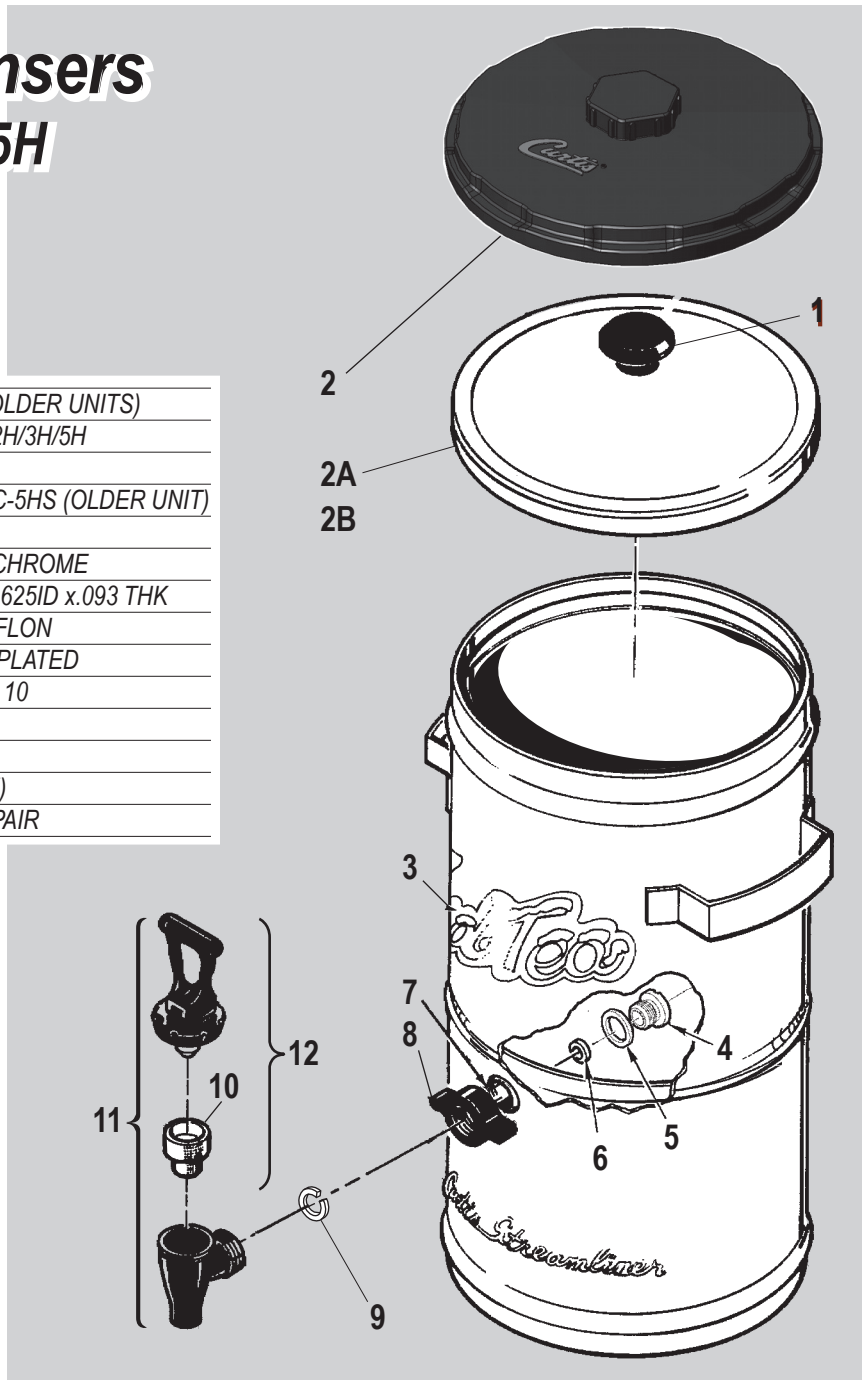

PARTS LIST TCs

Iced Tea Dispensers TC-2H, TC-3H, TC-5H TC-5HS, TC-10H....

Index N°	Part Number	Description
1	WC-3202	KNOB, LID (USE ON OLDER UNITS)
2	WC-56023	LID, STACKABLE TC-2H/3H/5H
2A	WC-5602	LID W/KNOB TC-10H
2B	WC-5612	LID 10-5/8 W/KNOB TC-5HS (OLDER UNIT)
3	WC-3800	DECAL, ICED TEA
4	WC-3006	ADAPTER, TC PLUG CHROME
5	WC-4306-102	WASHER, .875" OD x .625ID x .093 THK
6	WC-4304	WASHER, 3/8" I.D. TEFLON
7	WC-3005	ADAPTER TC UNION PLATED
8	WC-1905	NUT, WING TC-2, 3, 5, 10
9	WC-1906	C' RING, TT-3, TCs
10	WC-1805	SEAT CUP, S FAUCET
11	WC-1803	FAUCET, SPB (BLACK)
12	WC-3707	KIT, FAUCET SPB REPAIR