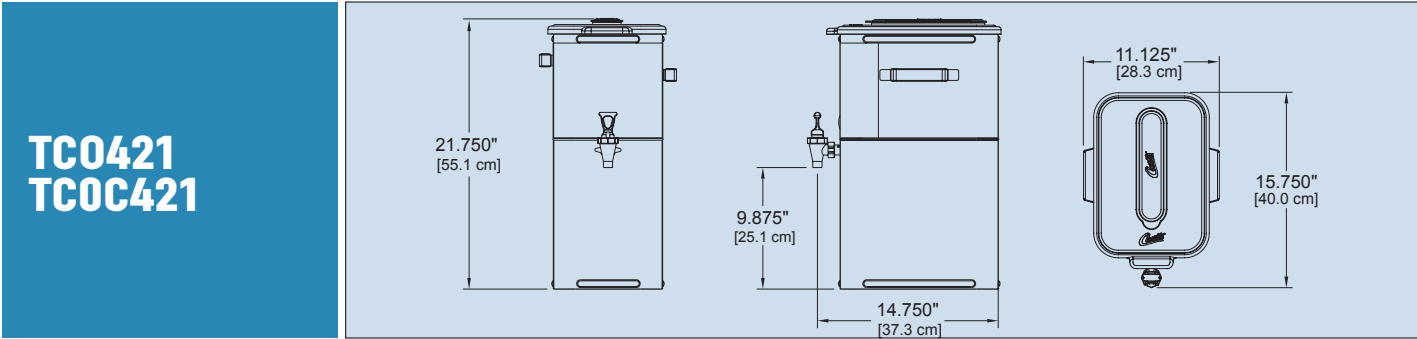

PTT3T - G3 Series Brewer  
(With standard Tea Toter Dispenser)

Specifications	TCO-421/TCOC-421	TCO-419	TCO-417	TCO-308
Capacity	4 Gallons	4 Gallons	4 Gallons	3 Gallons
Faucet Clearance	9.875"	7.875"	5.875"	0.125"
Dimensions (H x W x D)	21.750" x 11.125" x 15.750"	19.750" x 11.125" x 15.750"	17.750" x 11.125" x 15.750"	9.250" x 11.125" x 15.750"
Shipping Weight	14 Lbs.	14 Lbs.	13 Lbs.	8 Lbs.
Cube (cu. ft.)	3.68	3.68	3.68	1.80