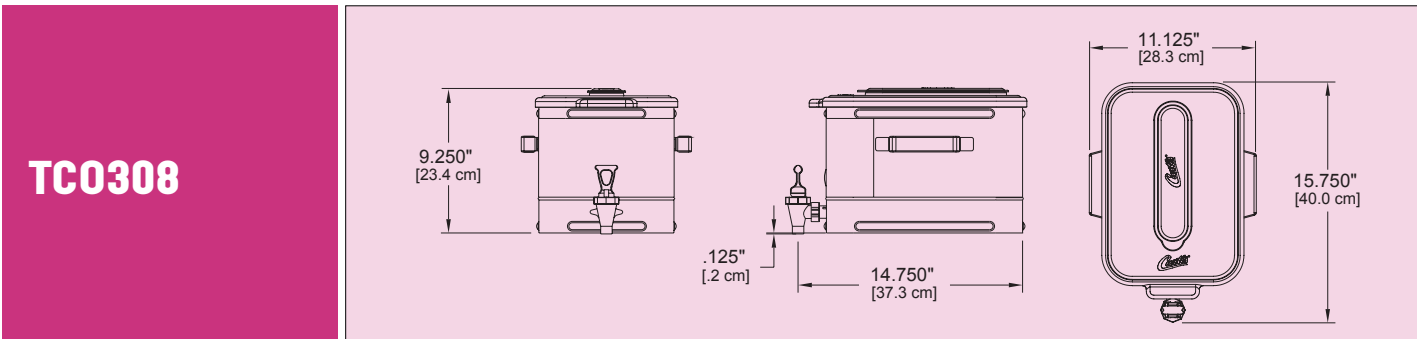

PTT3T - G3 Series Brewer  
(With standard Tea Toter Dispenser)

Specifications	TCO-421/TCOC-421	TCO-419	TCO-417	TCO-308
Capacity	4 Gallons	4 Gallons	4 Gallons	3 Gallons
Faucet Clearance	9.875"	7.875"	5.875"	0.125"
Dimensions (H x W x D)	21.750" x 11.125" x 15.750"	19.750" x 11.125" x 15.750"	17.750" x 11.125" x 15.750"	9.250" x 11.125" x 15.750"
Shipping Weight	14 Lbs.	14 Lbs.	13 Lbs.	8 Lbs.
Cube (cu. ft.)	3.68	3.68	3.68	1.80