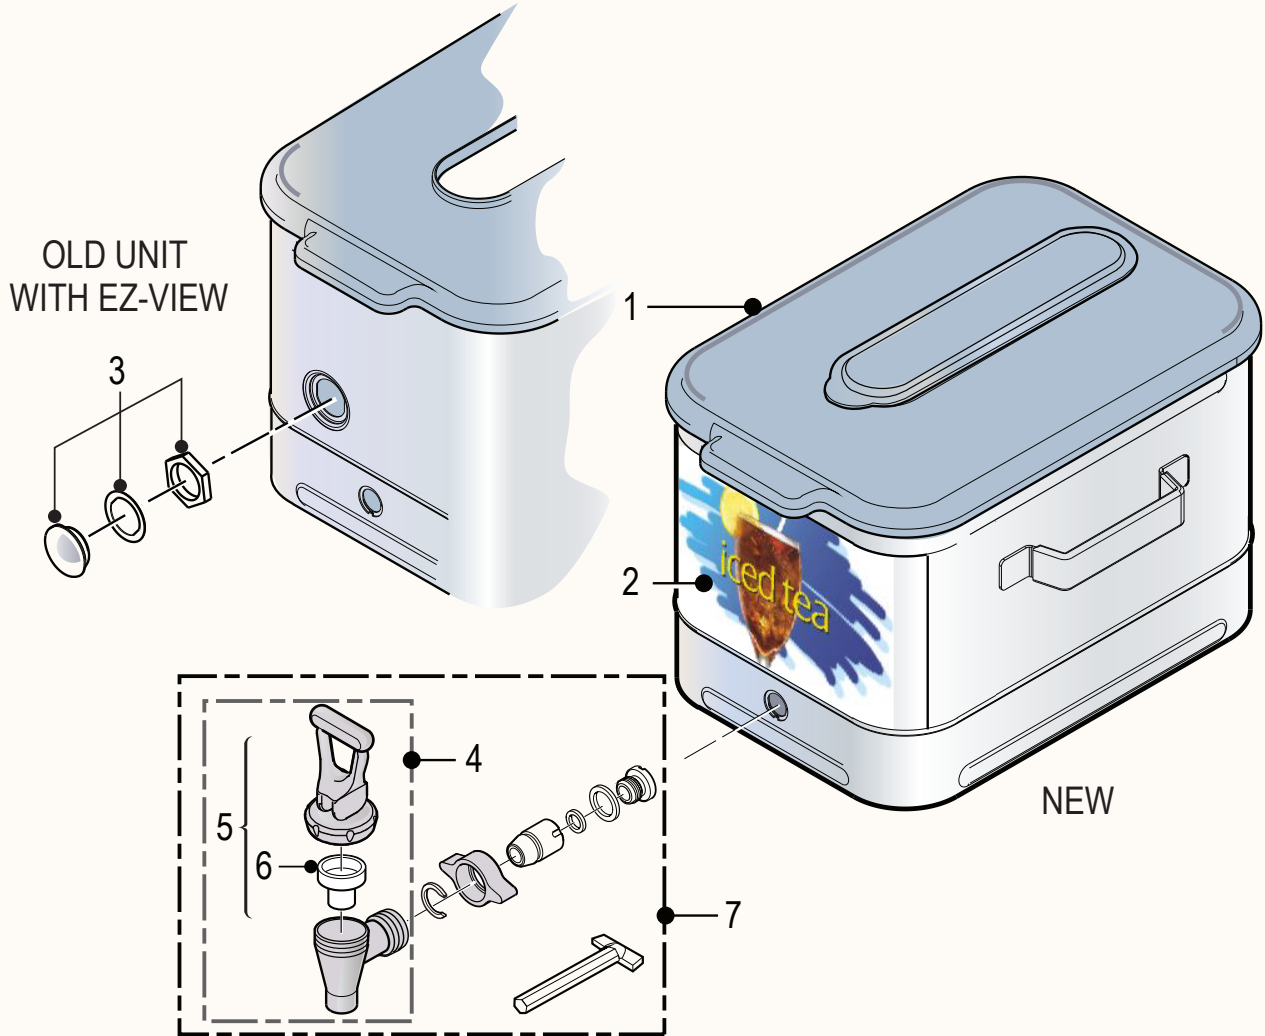

Parts List TCO Iced Tea Dispenser

Models: TCO-308, TCO-417, TCO-419, TCO-421

ITEM	PART N°	DESCRIPTION	ITEM	PART N°	DESCRIPTION
1	WC-5683	LID ASSY, TCOs	5	WC-3707	KIT, REPAIR SPB FAUCET
2	WC-38471	LABEL, FRONT TCO GENERIC	6	WC-1805	SEAT CUP, FAUCET S'
3	WC-3724	KIT, E-Z VIEW OLDER UNITS	7	WC-37260	KIT, FAUCET W/ADAPTER COMPLT
4	WC-1803	FAUCET, SPB			