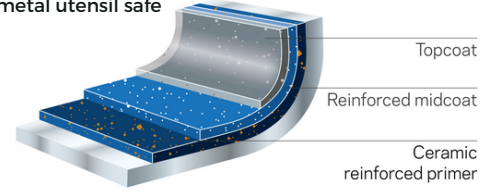

TUXWARE[®] PERFORMANCE ALUMINUM

**EXTRA DURABLE
3004
grade aluminum
for strength and
durability**

**REMOVABLE
COMFORT GRIP**
ergonomic
removable stay cool
comfort grip handle

**TRIPLE
RIVETED**
plated cast iron
and stainless
steel handles

DURATUX® NONSTICK

- triple layered reinforced coating
- ceramic-infused base layer
- high performance topcoat
- metal utensil safe

SAUCE PAN

| Item No. | Size | Case |
|----------|--------|------|
| WASEL096 | 3qt | 6 |
| WASEL128 | 4qt | 6 |
| WASEL160 | 5qt | 6 |
| WASEL192 | 6qt | 4 |
| WASEL224 | 7qt | 4 |
| WASEL256 | 8qt | 4 |
| WASPL296 | 9.25qt | 2 |