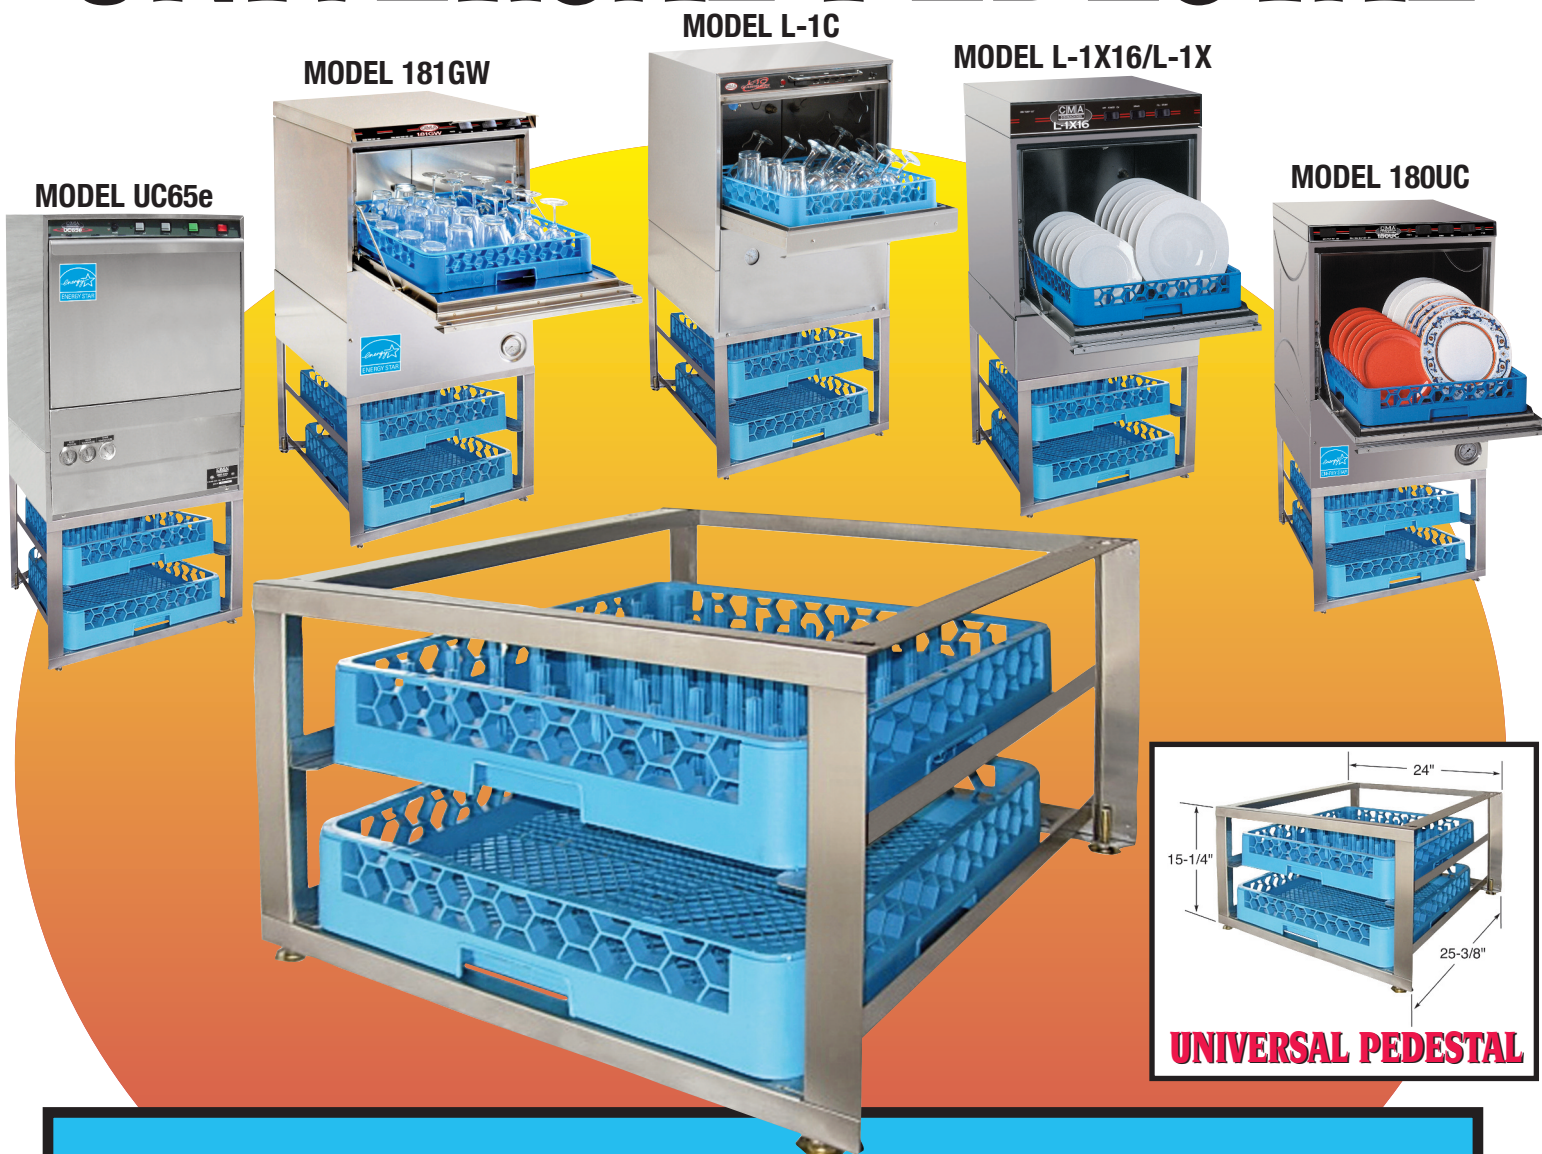

UNIVERSAL PEDESTAL

Undercounter Dishmachine Pedestal P/N 03702.00

The pedestal has a storage feature for spare dishracks, with the ability to store two empty dishracks beneath the machine. The pedestal has been engineered to mount to CMA undercounter Models L-1X, L-1X16, 180-UC/181-GW, and UC65e, and is equipped with leveling legs for final adjustment. The unit is small and light enough to ship UPS. (Call for pricing.) Does not fit GL-X, UC60e or UC50e.