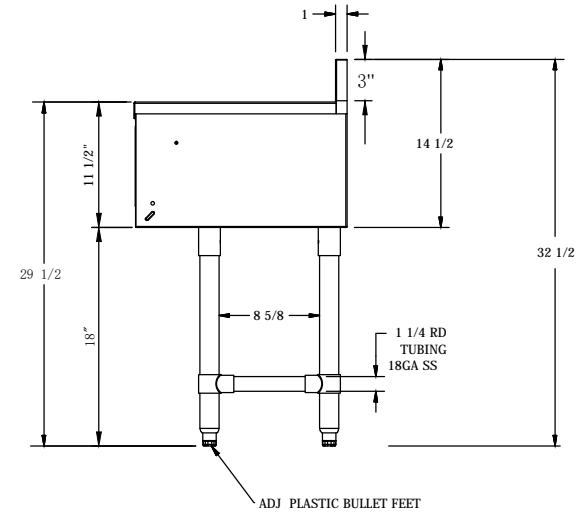

SECTION A-A
SCALE 1:12

Model #		NBR Equipment	10 Abeel Road, Cranbury, NJ 08512 Tel: 1-609-642-8389 Fax: 1-609-642-8099 E-mail: sales@nbrequipment.com Website: www.nbrequipment.com
UW-1-1012-1218-TDV			
Date:	6/28/2018	Material: T304 18GA	