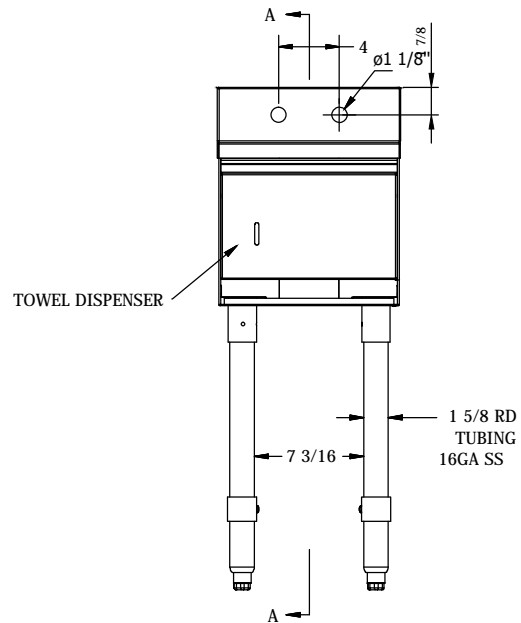

SECTION A-A
 SCALE 1:12

Model #		NBR Equipment	10 Abeel Road, Cranbury, NJ 08512 Tel: 1-609-642-8389 Fax: 1-609-642-8099 E-mail: sales@nbrequipment.com Website: www.nbrequipment.com
UW-1-1012-1221-TDV			
Date:	6/28/2018	Material: T304 18GA	