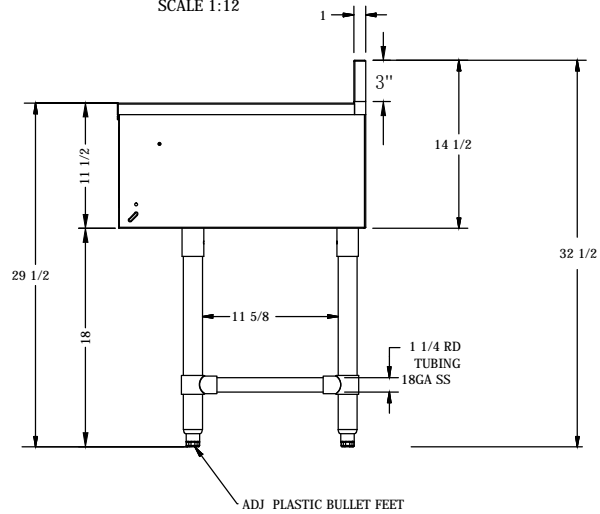

SECTION A-A
 SCALE 1:12

Model #		NBR Equipment	10 Abeel Road, Cranbury, NJ 08512 Tel: 1-609-642-8389 Fax: 1-609-642-8099 E-mail: sales@nbrequipment.com Website: www.nbrequipment.com
UW-1-1012-1221-TDV			
Date:	6/28/2018	Material: T304 18GA	