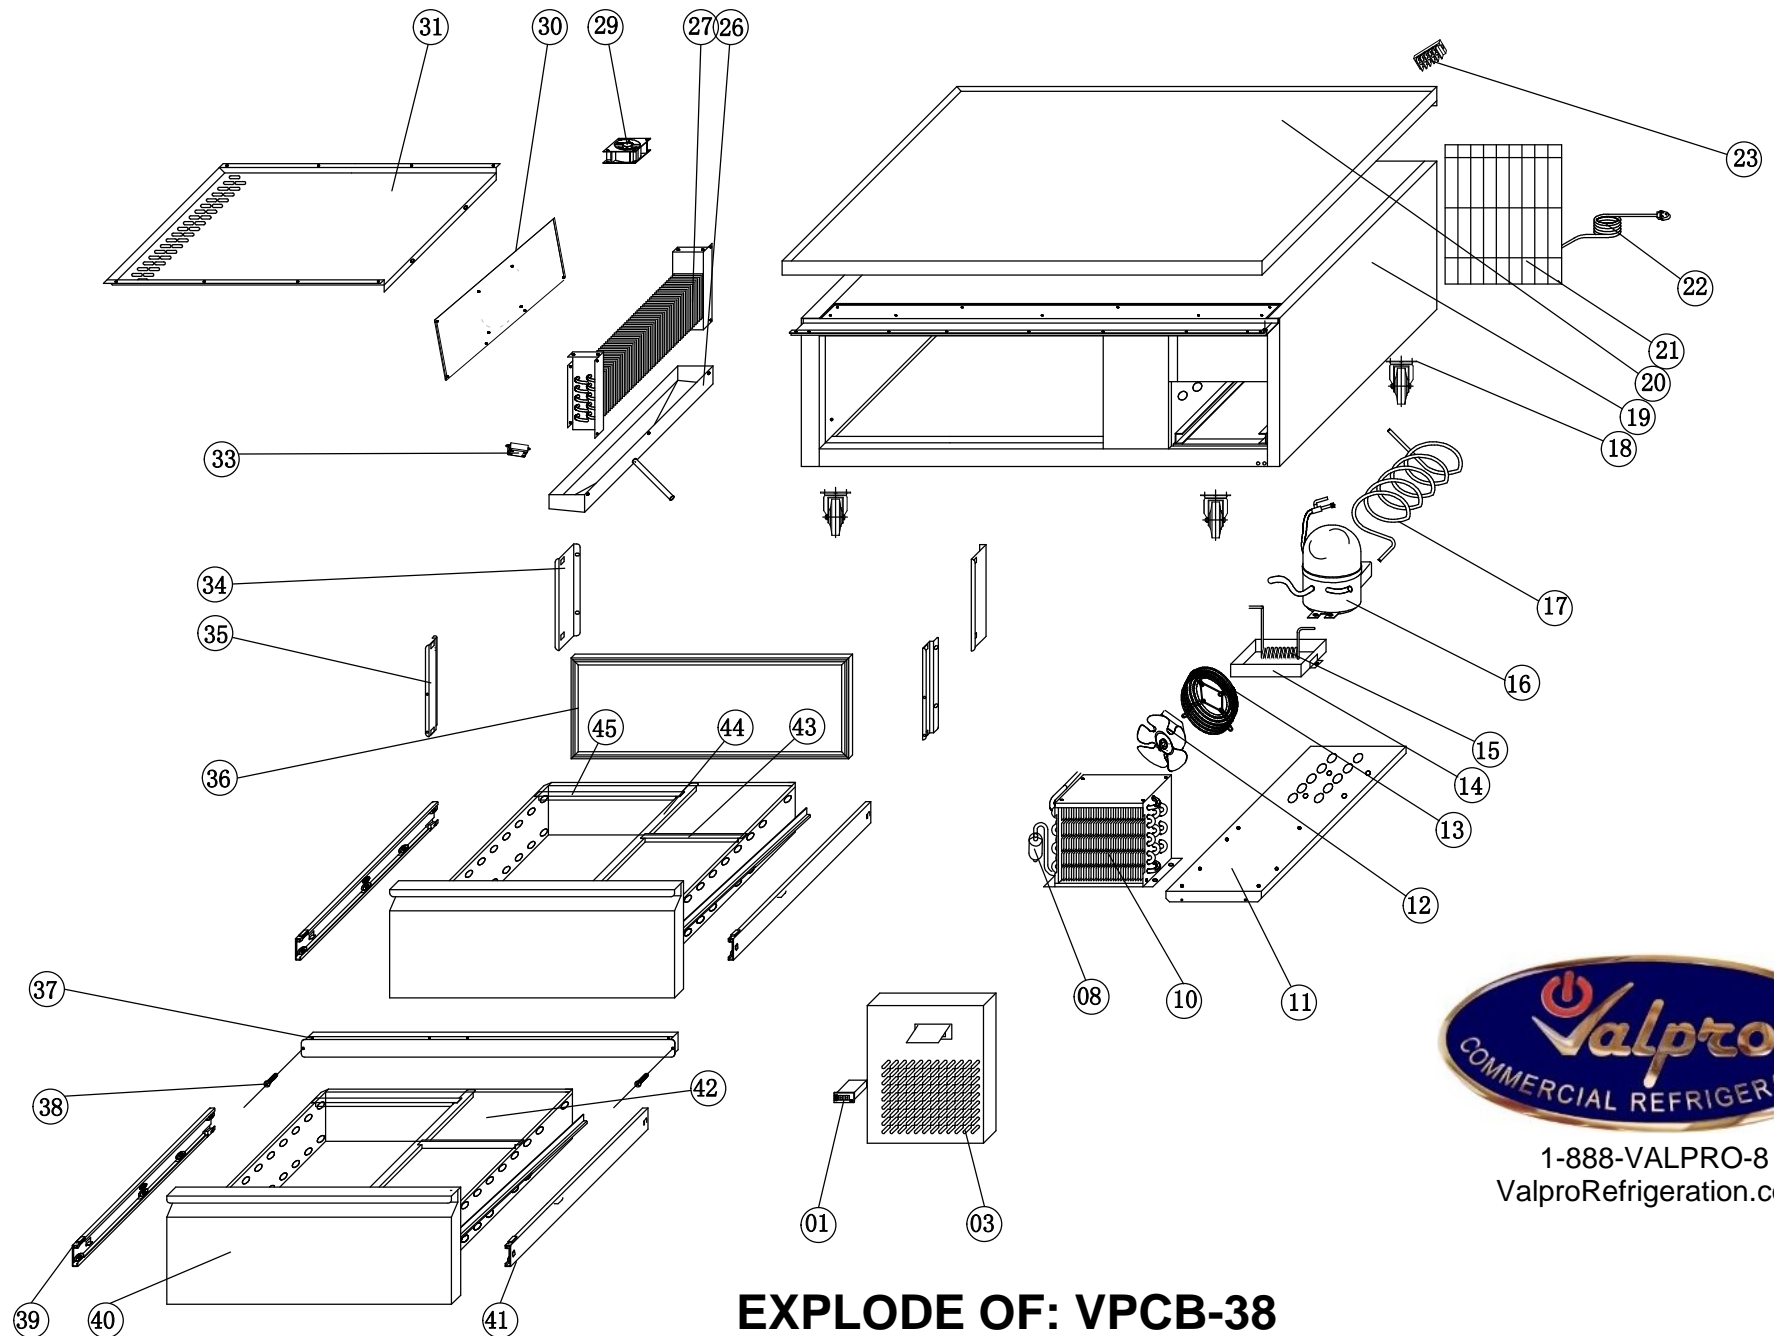

For parts or additional information contact Valpro support @ 1-813-502-0300 (Email: info@valpromail.com Web: https://valprorefrigeration.com)

1-888-VALPRO-8
ValproRefrigeration.com

EXPLODE OF: VPCB-38

SPARE PARTS LIST OF VPCB-38

NO.	PART NAME	ERP - PART#	MODEL	QTY.	MATERIAL	REMARK
01	Thermostat Contactor	104020145	XW03K 115V/30A	1PC		
	Thermostat Display	104020153	CX40	1PC		
		104020164	XW03K	1PC		
03	FRONT PANEL	5114000322	ECBR36	1PC	STAINLESS	
08	FILTER	107180001	GN650	1PC		
10	CONDENSER	113010368	G-SS45BT	1PC		
11	UNIT BOARD	5202005151		1PC	ZINC	
12	CODENSER FAN	104030022	CA27-04/CA01 L=600	1PC		
13	BASKET GUARD GRILLS	109030031	U-2100TN	1PC	COATER STEEL	
14	WATER BOX	108140005	GN2000TN	1PC	STAINLESS	
15	EVAPORATE PIPE	113110338	ECBR36	1PC	COPPER	
16	COMPRESSOR	104010248	EM2X3117U 60HZ	1PC		
17	SUCTION PIPE	113100526	ECBR36	1PC	COPPER	
18	NORMAL WHEEL	107050025	38 PU	2PCS		
	BREAK WHEEL	107050026	38 PU	2PCS		
19	BODY	5102002673	ECBR36	1PC		
20	TOP	5108000485	ECBR36	1PC	FOAMED STAINLESS	
21	UNIT ROOM COVER	109040093	ECBR36	1PC		
22	PLUG	104050013	14# 5-15P	1PC		
23	JUNCTION BOX	104110005	TC1-2990R	1PC		
26	EVAPORATOR WATER PAN	5202005160		1PC	STAINLESS	
27	EVAPORATOR	5112000546	ECBR36	1PC		
29	CIRCLE FAN	104030041	1238 115V	1PC		
30	FAN SUPPORT	5202005152		1PC		
31	AIR FLOW CONDUCT BOARD	5202005162		1SET		
33	SENSOR FIXED BOX	108110315		1PC	PLASTIC	
34	BACK SUPPORT RIGHT/LEFT	5202003811		1PAIR	STAINLESS	
35	FRONT SUPPORT RIGHT/LEFT	5202003807		1PAIR	STAINLESS