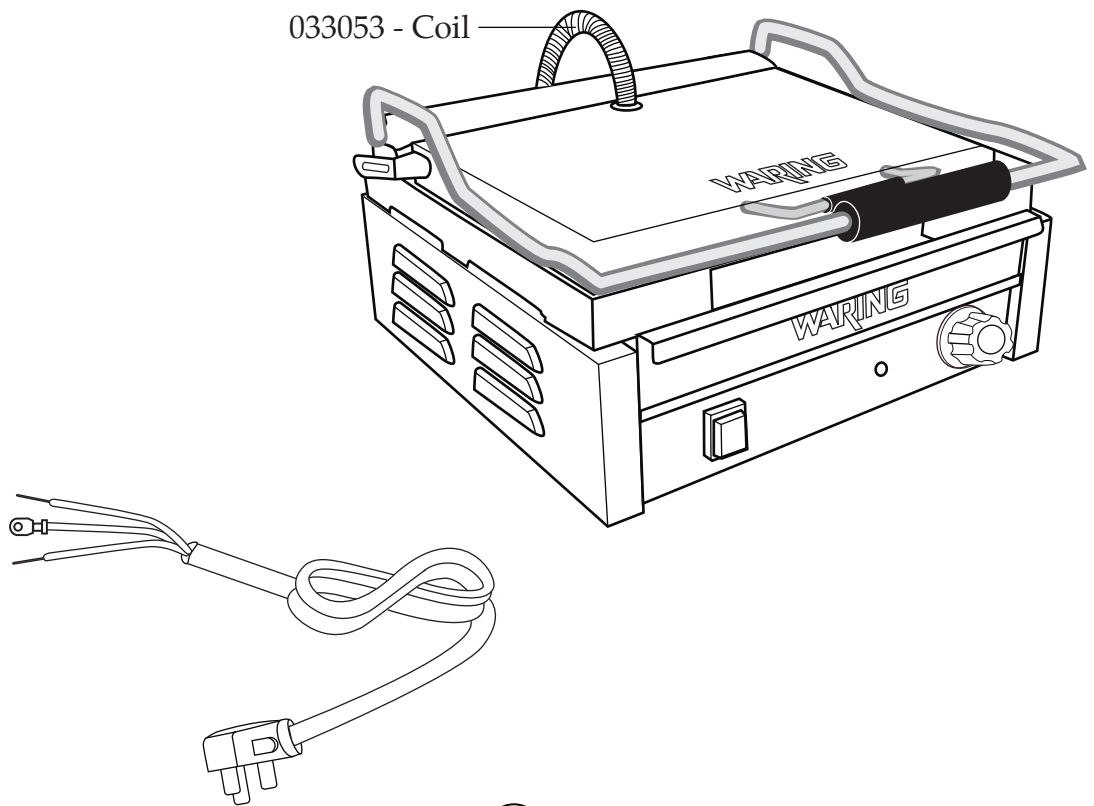

Illustration #	Part #	Description
62	029999	Washer (4 required)
63	030000	Spring Washer (4 required)
64	030001	Bolt (4 required)
65	013731	Wire Tie (7 required)
66	030003	17" Red Lead
67	030004	Joined Red & White Lead
68	033982	Bottom Housing Plate
69	030006	Screw (4 required)

033681 - Cord 120 volt NEMA 5-15

* Certified replacement of the cord set can only be performed by an Authorized Service Center or the Waring Factory Service Center.