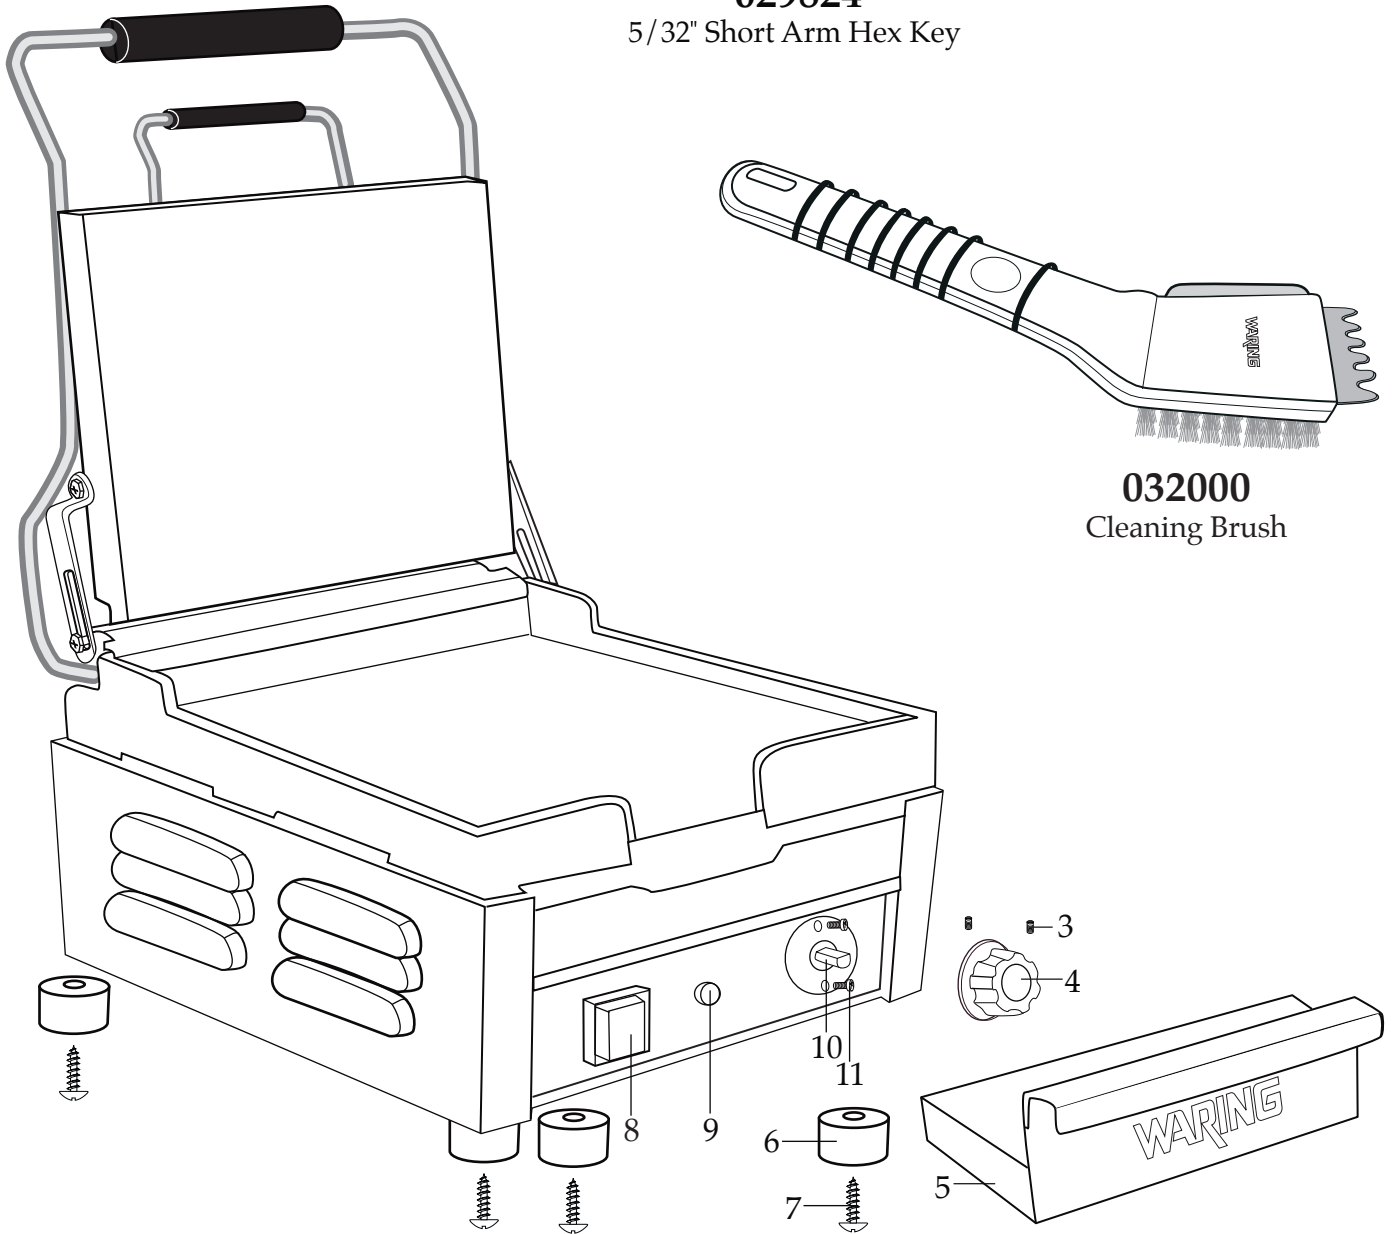

Unit Information

 NEMA 5-15

1800 Watts - 120 volt

Grill takes about 10 minutes to warm up.

14" x 14" Cooking Surface

Flat Cast Iron Plates

WARING COMMERCIAL

WFG275 flat grill

029824

5/32" Short Arm Hex Key

032000

Cleaning Brush

033973 WFG275 Base Unit Assembly

WARING COMMERCIAL

Base Unit

Illustration #	Part #	Description
1	028625	Pivot Bracket Screw Set (1 large & 1 small 2 sets required)
2	028624	Pivot Bracket (2 required)
3	028627	Set Screw (2 required)
4	028626	Control Knob
5	033195	Drip Tray
6	028622	Foot (4 required)
7	028623	Foot Screw (4 required)
8	029477	On-Off Switch
9	029941	Indicator Light
10	029942	Thermostat
11	029943	Screw for thermostat (2 required)
12	033974	Cover
13	029946	Washer (4 required)
14	029947	Screw (4 required)
15	029950	Hex Head Bolt
16	029951	Washer
17	029953	Top Insulation Plate
18	029949	Top Insulation
19	029955	Top Element Plate
20	029962	Hex Head Bolt (4 required)
21	029963	Spring Washer (4 required)
22	029964	Washer (4 required)
23	029956	Fiber Sleeve (2 required)
24	029957	Plastic Sleeve (2 required)
25	029958	Screw (2 required)
26	029959	Washer (2 required)
27	033979	Top Element
28	033975	Top Flat Grill Plate
29	030054	Screw
30	030055	Tension Screw