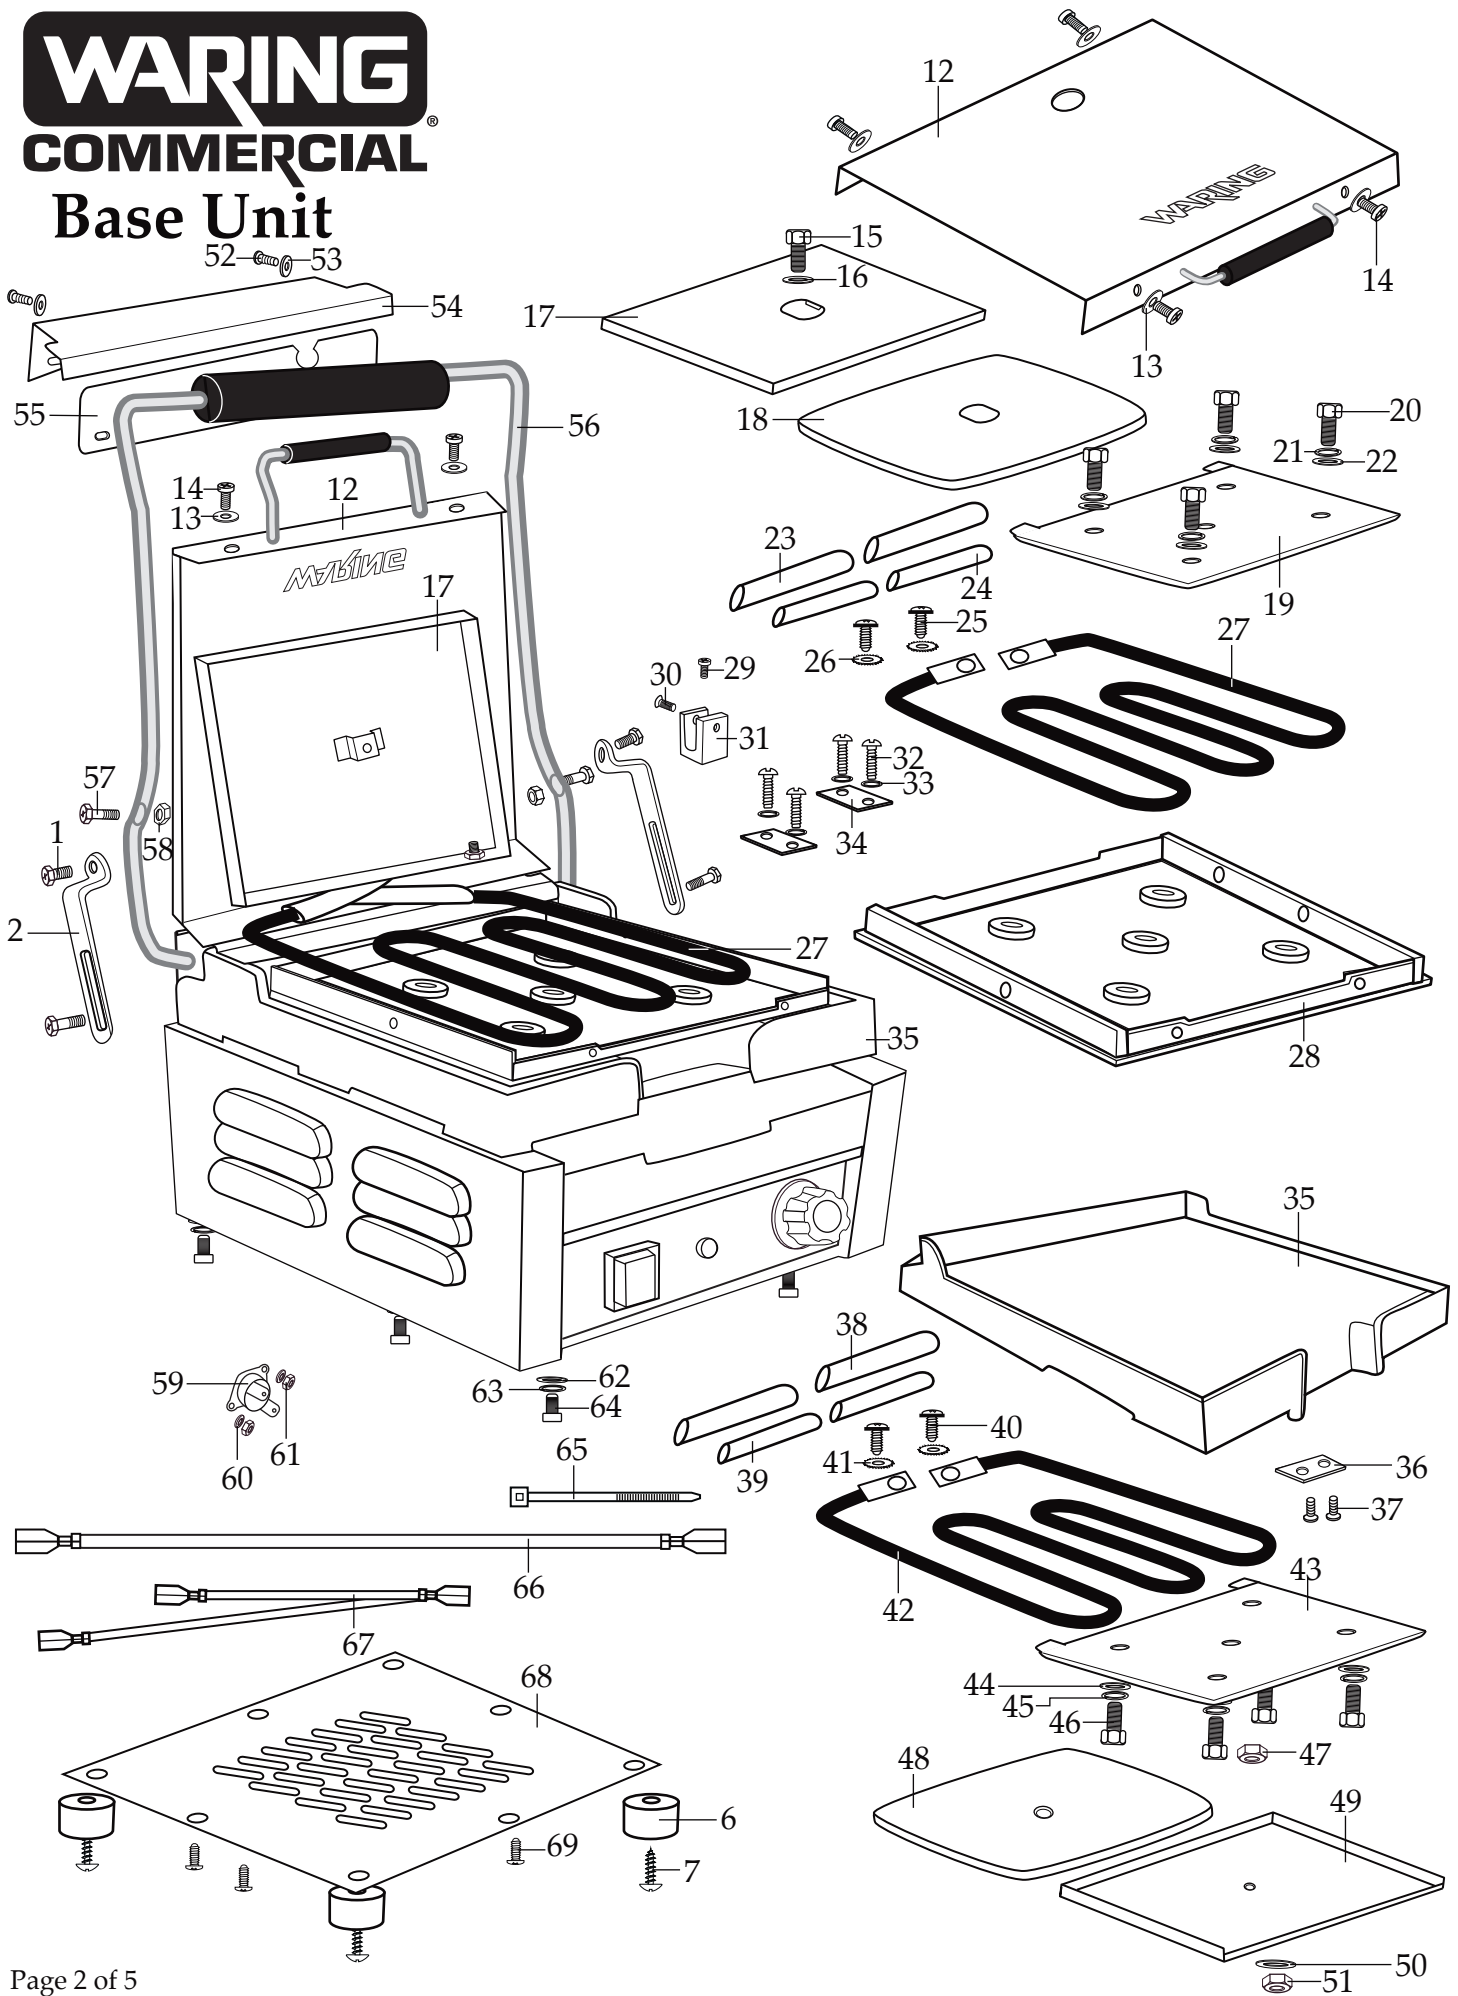

029824

5/32" Short Arm Hex Key

032000

Cleaning Brush

033973 WFG275 Base Unit Assembly

WARING COMMERCIAL

Base Unit

Illustration #	Part #	Description
1	028625	Pivot Bracket Screw Set (1 large & 1 small 2 sets required)
2	028624	Pivot Bracket (2 required)
3	028627	Set Screw (2 required)
4	028626	Control Knob
5	033195	Drip Tray
6	028622	Foot (4 required)
7	028623	Foot Screw (4 required)
8	029477	On-Off Switch
9	029941	Indicator Light
10	029942	Thermostat
11	029943	Screw for thermostat (2 required)
12	033974	Cover
13	029946	Washer (4 required)
14	029947	Screw (4 required)
15	029950	Hex Head Bolt
16	029951	Washer
17	029953	Top Insulation Plate
18	029949	Top Insulation
19	029955	Top Element Plate
20	029962	Hex Head Bolt (4 required)
21	029963	Spring Washer (4 required)
22	029964	Washer (4 required)
23	029956	Fiber Sleeve (2 required)
24	029957	Plastic Sleeve (2 required)
25	029958	Screw (2 required)
26	029959	Washer (2 required)
27	033979	Top Element
28	033975	Top Flat Grill Plate
29	030054	Screw
30	030055	Tension Screw

Illustration #	Part #	Description
62	029999	Washer (4 required)
63	030000	Spring Washer (4 required)
64	030001	Bolt (4 required)
65	013731	Wire Tie (7 required)
66	030003	17" Red Lead
67	030004	Joined Red & White Lead
68	033982	Bottom Housing Plate
69	030006	Screw (4 required)