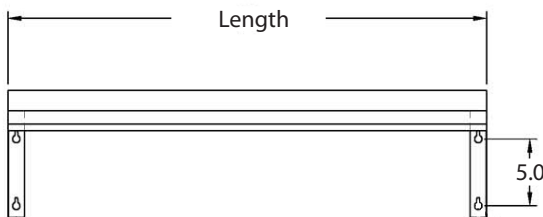

Material:

BKWS Series: Premium Wall Shelves

- T-304 18 ga. Stainless Steel

BKWSE Series: Economy Wall Shelves

- T-430 18 ga. Stainless Steel

BKWS Series: Premium T-304 Wall Shelves

BKWSE Series: Economy T-403 Wall Shelves

Length	T-304 S/S 12" Width	Product Weight (lbs)	T-304 S/S 16" Width	Product Weight (lbs)	T-430 S/S 12" Width	Product Weight (lbs)	T-430 S/S 16" Width	Product Weight (lbs)	# of Support Brackets
24"	BKWS-1224	9.00	BKWS-1624	12.00	BKWSE-1224	8.00	BKWSE-1624	11.50	2
30/32"	BKWS-1230	10.00	BKWS-1630	13.00	BKWSE-1232	10.00	BKWSE-1632	13.50	2
36"	BKWS-1236	11.50	BKWS-1636	15.00	BKWSE-1236	11.00	BKWSE-1636	14.50	2
48"	BKWS-1248	13.00	BKWS-1648	18.00	BKWSE-1248	13.50	BKWSE-1648	26.00	2
60"	BKWS-1260	17.00	BKWS-1660	21.00	BKWSE-1260	17.00	BKWSE-1660	24.00	2
72"	BKWS-1272	21.00	BKWS-1672	27.00	BKWSE-1272	21.00	BKWSE-1672	27.00	3
84"	BKWS-1284	23.00	BKWS-1684	29.00	BKWSE-1284	23.00	BKWSE-1684	30.00	3
96"	BKWS-1296	26.00	BKWS-1696	34.00	BKWSE-1296	26.00	BKWSE-1696	39.00	3

12" Depth Dimensions

16" Depth Dimensions