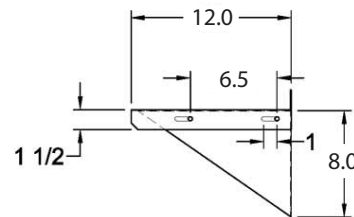

Material:

BKWS Series: Premium Wall Shelves

- T-304 18 ga. Stainless Steel

BKWSE Series: Economy Wall Shelves

- T-430 18 ga. Stainless Steel

BKWS Series: Premium T-304 Wall Shelves

BKWSE Series: Economy T-403 Wall Shelves

Length	T-304 S/S 12" Width	Product Weight (lbs)	T-304 S/S 16" Width	Product Weight (lbs)	T-430 S/S 12" Width	Product Weight (lbs)	T-430 S/S 16" Width	Product Weight (lbs)	# of Support Brackets
24"	BKWS-1224	9.00	BKWS-1624	12.00	BKWSE-1224	8.00	BKWSE-1624	11.50	2
30/32"	BKWS-1230	10.00	BKWS-1630	13.00	BKWSE-1232	10.00	BKWSE-1632	13.50	2
36"	BKWS-1236	11.50	BKWS-1636	15.00	BKWSE-1236	11.00	BKWSE-1636	14.50	2
48"	BKWS-1248	13.00	BKWS-1648	18.00	BKWSE-1248	13.50	BKWSE-1648	26.00	2
60"	BKWS-1260	17.00	BKWS-1660	21.00	BKWSE-1260	17.00	BKWSE-1660	24.00	2
72"	BKWS-1272	21.00	BKWS-1672	27.00	BKWSE-1272	21.00	BKWSE-1672	27.00	3
84"	BKWS-1284	23.00	BKWS-1684	29.00	BKWSE-1284	23.00	BKWSE-1684	30.00	3
96"	BKWS-1296	26.00	BKWS-1696	34.00	BKWSE-1296	26.00	BKWSE-1696	39.00	3

12" Depth Dimensions

16" Depth Dimensions