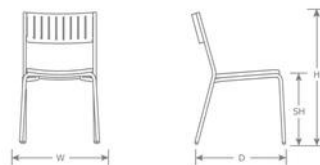

DETAILS

H	W	D	SH	Lbs
32.5"	21"	23.5"	18"	15.5

Outdoor/Indoor Stacking Side Chair

E-coated powder coat finish

Frame: Tubular Steel

Seat/Back: Steel Slats

Stackability: 8

SHIPPING

Master Pack Quantity: 4

Master Pack Dimensions: 40" x 28" x 24"

Master Pack Weight: 75 Lbs.

Master Cartons/Pallet: 6

Freight Class: 150

FOB: PA 17042

Quick Ship Finishes:

-  24 A/Black
-  73 A/Cement