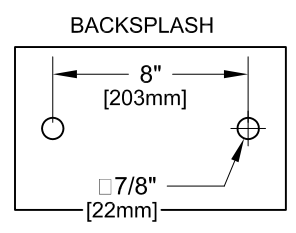

8" BACKSPLASH CONTROL VALVE W/ LEVER HANDLES

8" BACKSPLASH CONTROL VALVE W/ WRIST HANDLES

8" C/C BACKSPLASH FAUCET

ROUGH-IN:

PRODUCT NAME: STAINLESS STEEL
8" BACKSPLASH CONTROL VALVE WITH
EZ INSTALL ADAPTERS

MODEL:

- 61506 SWIVEL OUTLET W/ LEVER HANDLES
- 61514 SWIVEL OUTLETW/ WRIST HANDLES

FEATURES

- CONTROL VALVE
- * 8" C/C BACKSPLASH MOUNT
 - * CONCENTRICS
 - * STAINLESS STEEL CONSTRUCTION
 - * SWIVELLING SEAT DISKS
 - * HOT SIDE STEM - RIGHT HAND
 - * COLD SIDE STEM - LEFT HAND
 - * LEVER HANDLES OR WRIST HANDLES
 - * EZ INSTALL ADAPTERS - T&S, CHI, KROWNE
 - * SWING SPOUT