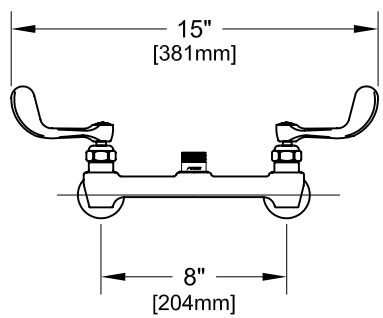

8" BACKSPLASH CONTROL VALVE W/ LEVER HANDLES

8" BACKSPLASH CONTROL VALVE W/ WRIST HANDLES

8" C/C BACKSPLASH FAUCET

ROUGH-IN:

PRODUCT NAME: STAINLESS STEEL
8" BACKSPLASH CONTROL VALVE WITH
EZ INSTALL ADAPTERS

MODEL:

- 61506 SWIVEL OUTLET W/ LEVER HANDLES
- 61514 SWIVEL OUTLETW/ WRIST HANDLES

FEATURES

- CONTROL VALVE
- * 8" C/C BACKSPLASH MOUNT
 - * CONCENTRICS
 - * STAINLESS STEEL CONSTRUCTION
 - * SWIVELLING SEAT DISKS
 - * HOT SIDE STEM - RIGHT HAND
 - * COLD SIDE STEM - LEFT HAND
 - * LEVER HANDLES OR WRIST HANDLES
 - * EZ INSTALL ADAPTERS - T&S, CHI, KROWNE
 - * SWING SPOUT

SYSTEM LIMITS

- * TEMP: 40°F MIN. TO 140°F MAX.

SHIPPING WEIGHT

- * 5.0 LBS

* NSF 61-9 APPROVED & LISTED
www.truesdail.com