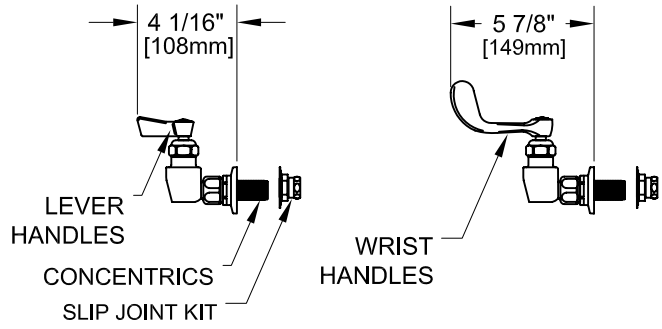

8" BACKSPLASH CONTROL VALVE W/ LEVER HANDLES

8" BACKSPLASH CONTROL VALVE W/ WRIST HANDLES

8" C/C BACKSPLASH FAUCET

ROUGH-IN:

PRODUCT NAME: STAINLESS STEEL
8" BACKSPLASH CONTROL VALVE WITH
EZ INSTALL ADAPTERS

MODEL:

- 61506 SWIVEL OUTLET W/ LEVER HANDLES
- 61514 SWIVEL OUTLETW/ WRIST HANDLES

FEATURES

- CONTROL VALVE
- * 8" C/C BACKSPLASH MOUNT
 - * CONCENTRICS
 - * STAINLESS STEEL CONSTRUCTION
 - * SWIVELLING SEAT DISKS
 - * HOT SIDE STEM - RIGHT HAND
 - * COLD SIDE STEM - LEFT HAND
 - * LEVER HANDLES OR WRIST HANDLES
 - * EZ INSTALL ADAPTERS - T&S, CHI, KROWNE
 - * SWING SPOUT

SYSTEM LIMITS

- * TEMP: 40°F MIN. TO 140°F MAX.

SHIPPING WEIGHT

- * 5.0 LBS

* NSF 61-9 APPROVED & LISTED
www.truesdail.com