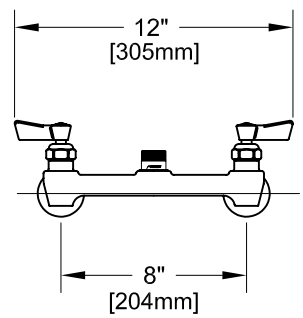

8" BACKSPLASH CONTROL VALVE W/ LEVER HANDLES

8" BACKSPLASH CONTROL VALVE W/ WRIST HANDLES

8" C/C BACKSPLASH FAUCET

ROUGH-IN:

PRODUCT NAME: STAINLESS STEEL
8" BACKSPLASH CONTROL VALVE WITH
EZ INSTALL ADAPTERS

MODEL:

- 61506 SWIVEL OUTLET W/ LEVER HANDLES
- 61514 SWIVEL OUTLETW/ WRIST HANDLES

FEATURES

- CONTROL VALVE
- * 8" C/C BACKSPLASH MOUNT
 - * CONCENTRICS
 - * STAINLESS STEEL CONSTRUCTION
 - * SWIVELLING SEAT DISKS
 - * HOT SIDE STEM - RIGHT HAND
 - * COLD SIDE STEM - LEFT HAND
 - * LEVER HANDLES OR WRIST HANDLES
 - * EZ INSTALL ADAPTERS - T&S, CHI, KROWNE
 - * SWING SPOUT

SYSTEM LIMITS

- * TEMP: 40°F MIN. TO 140°F MAX.

SHIPPING WEIGHT

- * 5.0 LBS

* NSF 61-9 APPROVED & LISTED
www.truesdail.com