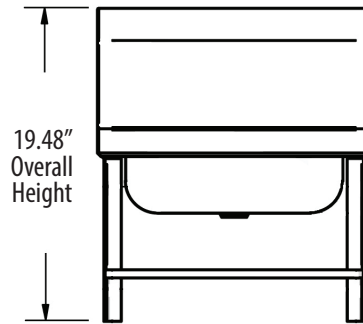

14" x 10" Deck Mount Hand Sinks w/ Knee Valve Package

Stainless Steel Hand Sinks

Use your smart phone to scan the above QR code to visit our website:
www.bk-resources.com

Certifications:

Features:

- Wall Mounting Hardware Included
- Drain Included

Material:

- 20 Gauge, T-304 Stainless Steel

Options:

- Other Plumbing Accessories - Call For Details
- Knee Valve with Gooseneck Spout and Base

Part Number	Overall Unit Size (l x w)	Bowl Dim. (l x w x d)	Faucet / Spout Mounting	Included Faucet	Drain Size	Product Weight (lbs)
BKHS-D-1410-1-BKK	17" x 17"	14" x 10" x 5"	1 Hole Deck	-	1 7/8"	15.00
BKHS-D-1410-1-BKK-PG	17" x 17"	14" x 10" x 5"	1 Hole Deck	BKKV-G & BKF-DMB-5G-G	1 7/8"	18.50