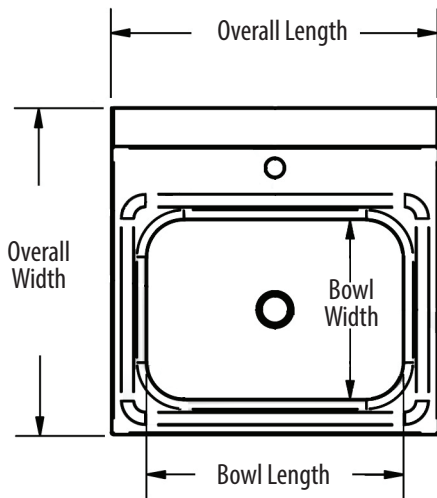

14" x 10" Deck Mount Hand Sinks w/ Knee Valve Package

Stainless Steel Hand Sinks

Use your smart phone to scan the above QR code to visit our website:
www.bk-resources.com

Certifications:

Features:

- Wall Mounting Hardware Included
- Drain Included

Material:

- 20 Gauge, T-304 Stainless Steel

Options:

- Other Plumbing Accessories - Call For Details
- Knee Valve with Gooseneck Spout and Base

Part Number	Overall Unit Size (l x w)	Bowl Dim. (l x w x d)	Faucet / Spout Mounting	Included Faucet	Drain Size	Product Weight (lbs)
BKHS-D-1410-1-BKK	17" x 17"	14" x 10" x 5"	1 Hole Deck	-	1 7/8"	15.00
BKHS-D-1410-1-BKK-PG	17" x 17"	14" x 10" x 5"	1 Hole Deck	BKKV-G & BKF-DMB-5G-G	1 7/8"	18.50