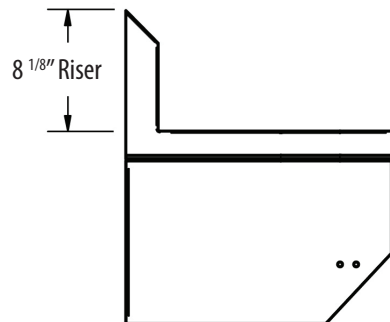

14" x 10" Deck Mount Hand Sinks w/ Knee Valve Package

Stainless Steel Hand Sinks

Use your smart phone to scan the above QR code to visit our website:
www.bk-resources.com

Certifications:

Features:

- Wall Mounting Hardware Included
- Drain Included

Material:

- 20 Gauge, T-304 Stainless Steel

Options:

- Other Plumbing Accessories - Call For Details
- Knee Valve with Gooseneck Spout and Base

Part Number	Overall Unit Size (l x w)	Bowl Dim. (l x w x d)	Faucet / Spout Mounting	Included Faucet	Drain Size	Product Weight (lbs)
BKHS-D-1410-1-BKK	17" x 17"	14" x 10" x 5"	1 Hole Deck	-	1 7/8"	15.00
BKHS-D-1410-1-BKK-PG	17" x 17"	14" x 10" x 5"	1 Hole Deck	BKKV-G & BKF-DMB-5G-G	1 7/8"	18.50