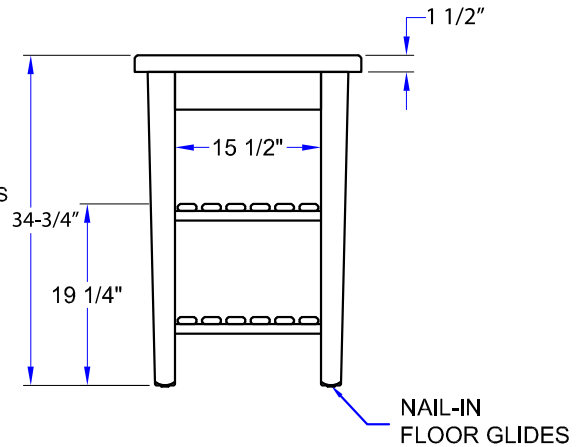

"WAL-C" COUNTRY WORK TABLE

TOP SIZE	NO SHELF	WT	1 SHELF	WT	2 SHELF	WT
36"x25"x1-1/2"	WAL-C3625	58	WAL-C3625-S	78	WAL-C3625-2S	100
48"x25"x1-1/2"	WAL-C4825	77	WAL-C4825-S	97	WAL-C4825-2S	122
60"x25"x1-1/2"	WAL-C6025	86	WAL-C6025-S	114	WAL-C6025-2S	140
48"x30"x1-1/2"	WAL-C4830	84	WAL-C4830-S	111	WAL-C4830-2S	151
60"x30"x1-1/2"	WAL-C6030	101	WAL-C6030-S	133	WAL-C6030-2S	160
48"x36"x1-1/2"	WAL-C4836	103	WAL-C4836-S	143	WAL-C4836-2S	162
60"x36"x1-1/2"	WAL-C6036	121	WAL-C6036-S	153	WAL-C6036-2S	195

ALL DIMENSIONS ARE TYPICAL. TOLERANCE +/- .125". JOHN BOOS & CO. RESERVES THE RIGHT TO CHANGE SPECIFICATIONS WITHOUT NOTICE.

DETAILED SPECIFICATIONS

SHOWN WITH
OPTIONAL SHELVES

"WAL-C" COUNTRY WORK TABLE

TOP SIZE	NO SHELF	WT	1 SHELF	WT	2 SHELF	WT
36"x25"x1-1/2"	WAL-C3625	58	WAL-C3625-S	78	WAL-C3625-2S	100
48"x25"x1-1/2"	WAL-C4825	77	WAL-C4825-S	97	WAL-C4825-2S	122
60"x25"x1-1/2"	WAL-C6025	86	WAL-C6025-S	114	WAL-C6025-2S	140
48"x30"x1-1/2"	WAL-C4830	84	WAL-C4830-S	111	WAL-C4830-2S	151
60"x30"x1-1/2"	WAL-C6030	101	WAL-C6030-S	133	WAL-C6030-2S	160
48"x36"x1-1/2"	WAL-C4836	103	WAL-C4836-S	143	WAL-C4836-2S	162
60"x36"x1-1/2"	WAL-C6036	121	WAL-C6036-S	153	WAL-C6036-2S	195