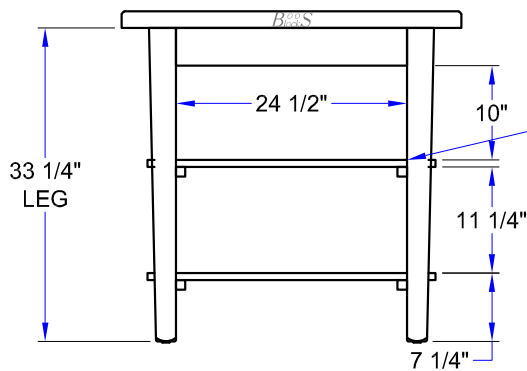

"WAL-C" COUNTRY WORK TABLE

TOP SIZE	NO SHELF	WT	1 SHELF	WT	2 SHELF	WT
36"x25"x1-1/2"	WAL-C3625	58	WAL-C3625-S	78	WAL-C3625-2S	100
48"x25"x1-1/2"	WAL-C4825	77	WAL-C4825-S	97	WAL-C4825-2S	122
60"x25"x1-1/2"	WAL-C6025	86	WAL-C6025-S	114	WAL-C6025-2S	140
48"x30"x1-1/2"	WAL-C4830	84	WAL-C4830-S	111	WAL-C4830-2S	151
60"x30"x1-1/2"	WAL-C6030	101	WAL-C6030-S	133	WAL-C6030-2S	160
48"x36"x1-1/2"	WAL-C4836	103	WAL-C4836-S	143	WAL-C4836-2S	162
60"x36"x1-1/2"	WAL-C6036	121	WAL-C6036-S	153	WAL-C6036-2S	195

ALL DIMENSIONS ARE TYPICAL. TOLERANCE +/- .125". JOHN BOOS & CO. RESERVES THE RIGHT TO CHANGE SPECIFICATIONS WITHOUT NOTICE.

DETAILED SPECIFICATIONS

SHOWN WITH
OPTIONAL SHELVES

"WAL-C" COUNTRY WORK TABLE

TOP SIZE	NO SHELF	WT	1 SHELF	WT	2 SHELF	WT
36"x25"x1-1/2"	WAL-C3625	58	WAL-C3625-S	78	WAL-C3625-2S	100
48"x25"x1-1/2"	WAL-C4825	77	WAL-C4825-S	97	WAL-C4825-2S	122
60"x25"x1-1/2"	WAL-C6025	86	WAL-C6025-S	114	WAL-C6025-2S	140
48"x30"x1-1/2"	WAL-C4830	84	WAL-C4830-S	111	WAL-C4830-2S	151
60"x30"x1-1/2"	WAL-C6030	101	WAL-C6030-S	133	WAL-C6030-2S	160
48"x36"x1-1/2"	WAL-C4836	103	WAL-C4836-S	143	WAL-C4836-2S	162
60"x36"x1-1/2"	WAL-C6036	121	WAL-C6036-S	153	WAL-C6036-2S	195

ALL DIMENSIONS ARE TYPICAL. TOLERANCE +/- .125". JOHN BOOS & CO. RESERVES THE RIGHT TO CHANGE SPECIFICATIONS WITHOUT NOTICE.