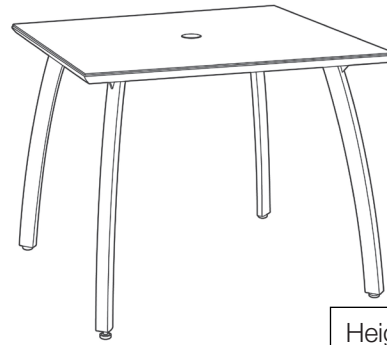

View Product

Height:	29"
Depth:	36"
Width:	36"
Unit Weight:	37.2 lbs

Sunset 36" Square Table

Product Specifications

Product Description	Reference Number	Color	UPC Code 014306	Pack Weight Each (lbs.)	Master Pack	Master Pack Volume (cu. ft)
Sunset 36" Square Table	S6602599	Lava/Fusion Bronze	942957	50.16	1	5.55
	S6602288	Granite/Volcanic Black	942933	50.16	1	5.55
	S6602289	Granite/Platinum Gray	942940	50.16	1	5.55
	S6602096	White/Glacier White	942926	50.16	1	5.55

Features & Benefits Warranty: 3 Yrs.

- Tabletop is made of durable, uniquely finished HPL for years of service
- Resists fingerprints, scratches and smudges
- Umbrella hole with protective ring and plug for standard 1 1/2" umbrella pole
- Easy to clean with soap and water
- Will not rust nor get hot in the sun
- Easy to assemble
- Leg levelers for uneven surfaces and nylon footpads to resist wear

Redefining the American lifestyle, the Sunset aluminum table is sold complete and made of an HPL tabletop and a base that is cast metal designed with a satin finish. Will not rust or get hot in the sun.

Sunset 36" Square Table

Spare Parts

Umbrella Plug

USSP0287, USSP0288, USSP0289, & USSP0290

Hardware Kit USSP0297

Leg Leveler USSP0266

Reference	Description
USSP0287	SUNSET UMBRELLA PLUG WHITE
USSP0288	SUNSET UMBRELLA PLUG BRONZE
USSP0289	SUNSET UMBRELLA PLUG VOL BK
USSP0290	SUNSET UMBRELLA PLUG PLAT GY
USSP0297	SUNSET TABLE HRDW KIT
USSP0266	SUNSET TABLE LEG LEVELER