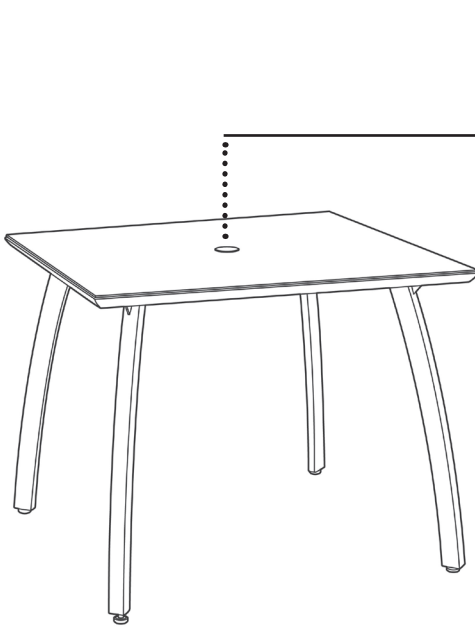

View Product

Height:	29"
Depth:	36"
Width:	36"
Unit Weight:	37.2 lbs

Sunset 36" Square Table

Product Specifications

Product Description	Reference Number	Color	UPC Code 014306	Pack Weight Each (lbs.)	Master Pack	Master Pack Volume (cu. ft)
Sunset 36" Square Table	S6602599	Lava/Fusion Bronze	942957	50.16	1	5.55
	S6602288	Granite/Volcanic Black	942933	50.16	1	5.55
	S6602289	Granite/Platinum Gray	942940	50.16	1	5.55
	S6602096	White/Glacier White	942926	50.16	1	5.55

Features & Benefits Warranty: 3 Yrs.

- Tabletop is made of durable, uniquely finished HPL for years of service
- Resists fingerprints, scratches and smudges
- Umbrella hole with protective ring and plug for standard 1 1/2" umbrella pole
- Easy to clean with soap and water
- Will not rust nor get hot in the sun
- Easy to assemble
- Leg levelers for uneven surfaces and nylon footpads to resist wear

Redefining the American lifestyle, the Sunset aluminum table is sold complete and made of an HPL tabletop and a base that is cast metal designed with a satin finish. Will not rust or get hot in the sun.

Sunset 36" Square Table

Spare Parts

Umbrella Plug

USSP0287, USSP0288, USSP0289, & USSP0290

Hardware Kit USSP0297

Leg Leveler USSP0266

Reference	Description
USSP0287	SUNSET UMBRELLA PLUG WHITE
USSP0288	SUNSET UMBRELLA PLUG BRONZE
USSP0289	SUNSET UMBRELLA PLUG VOL BK
USSP0290	SUNSET UMBRELLA PLUG PLAT GY
USSP0297	SUNSET TABLE HRDW KIT
USSP0266	SUNSET TABLE LEG LEVELER