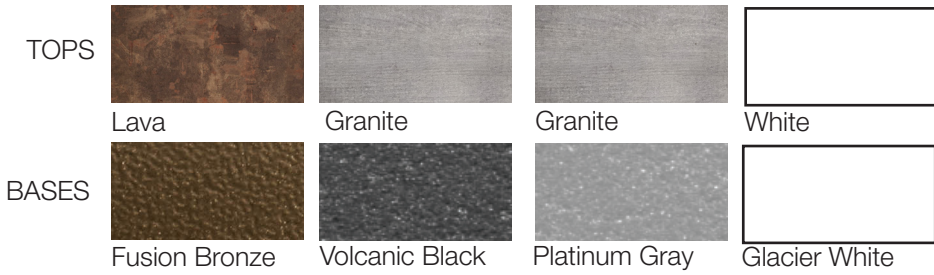

View Product

Height:	29"
Depth:	36"
Width:	36"
Unit Weight:	37.2 lbs

Sunset 36" Square Table

Product Specifications

Product Description	Reference Number	Color	UPC Code 014306	Pack Weight Each (lbs.)	Master Pack	Master Pack Volume (cu. ft)
Sunset 36" Square Table	S6602599	Lava/Fusion Bronze	942957	50.16	1	5.55
	S6602288	Granite/Volcanic Black	942933	50.16	1	5.55
	S6602289	Granite/Platinum Gray	942940	50.16	1	5.55
	S6602096	White/Glacier White	942926	50.16	1	5.55

Features & Benefits Warranty: 3 Yrs.

- Tabletop is made of durable, uniquely finished HPL for years of service
- Resists fingerprints, scratches and smudges
- Umbrella hole with protective ring and plug for standard 1 1/2" umbrella pole
- Easy to clean with soap and water
- Will not rust nor get hot in the sun
- Easy to assemble
- Leg levelers for uneven surfaces and nylon footpads to resist wear

Redefining the American lifestyle, the Sunset aluminum table is sold complete and made of an HPL tabletop and a base that is cast metal designed with a satin finish. Will not rust or get hot in the sun.