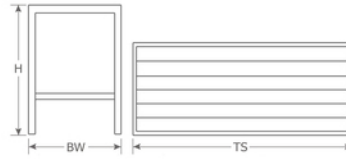

DETAILS

H	BW	TS	Lbs
42"	28"	28"x72"	45

Outdoor/Indoor Community Bar Table

Top: Aluminum

Base: Square Aluminum Legs

Assembly Required: Yes

SHIPPING

Master Pack Quantity: 1