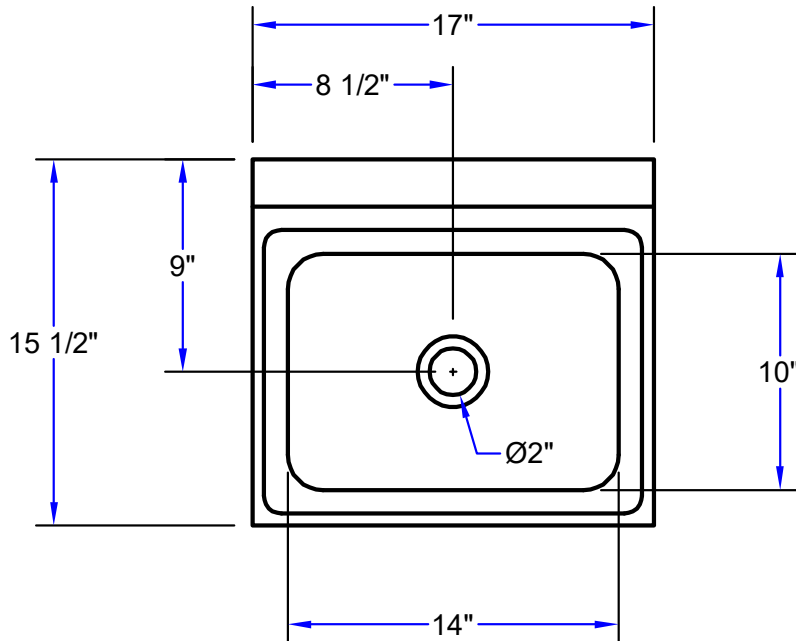

**SPECIFICATIONS:**

- Bowl: Stainless Steel Tops Are TIG Welded, Exposed Welds Are Polished To Match Adjacent Surface
- Bowl: Type 300 Stainless Steel Polish, Satin Finish
- Bracket: Type 300 Stainless Steel Polish, Satin Finish
- Drain: 2" Drain Opening, With 1-1/2" NPS Outlet Connection

### "PBHS-KV2APN-SS" PRO-BOWL HAND SINKS

MODEL	SIDE SPLASHES	KNEE VALVES	BOWL SIZE (L X W X H)	OVERALL SINK SIZE (L X W X H)	WEIGHT (LBS)
PBHS-W-1410-KV2APN	None	Double	14"x10"x5"	17"x15-1/2"x20"	21
PBHS-W-1410-KV2APN-SS	LH & RH	Double	14"x10"x5"	17"x15-1/2"x20"	22

## "PBHS-KV2APN-SS" PRO-BOWL HAND SINKS

MODEL	SIDE SPLASHES	KNEE VALVES	BOWL SIZE (L X W X H)	OVERALL SINK SIZE (L X W X H)	WEIGHT (LBS)
PBHS-W-1410-KV2APN	None	Double	14"x10"x5"	17"x15-1/2"x20"	21
PBHS-W-1410-KV2APN-SS	LH & RH	Double	14"x10"x5"	17"x15-1/2"x20"	22