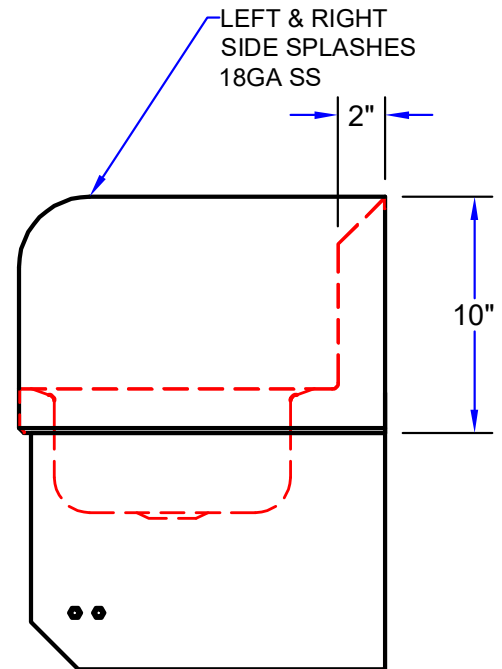

**SPECIFICATIONS:**

- Bowl: Stainless Steel Tops Are TIG Welded, Exposed Welds Are Polished To Match Adjacent Surface
- Bowl: Type 300 Stainless Steel Polish, Satin Finish
- Bracket: Type 300 Stainless Steel Polish, Satin Finish
- Drain: 2" Drain Opening, With 1-1/2" NPS Outlet Connection

### "PBHS-KV2APN-SS" PRO-BOWL HAND SINKS

MODEL	SIDE SPLASHES	KNEE VALVES	BOWL SIZE (L X W X H)	OVERALL SINK SIZE (L X W X H)	WEIGHT (LBS)
PBHS-W-1410-KV2APN	None	Double	14"x10"x5"	17"x15-1/2"x20"	21
PBHS-W-1410-KV2APN-SS	LH & RH	Double	14"x10"x5"	17"x15-1/2"x20"	22

ALL DIMENSIONS ARE TYPICAL. TOLERANCE +/- .500". JOHN BOOS & CO. RESERVES THE RIGHT TO CHANGE SPECIFICATIONS WITHOUT NOTICE.

## "PBHS-KV2APN-SS" PRO-BOWL HAND SINKS

MODEL	SIDE SPLASHES	KNEE VALVES	BOWL SIZE (L X W X H)	OVERALL SINK SIZE (L X W X H)	WEIGHT (LBS)
PBHS-W-1410-KV2APN	None	Double	14"x10"x5"	17"x15-1/2"x20"	21
PBHS-W-1410-KV2APN-SS	LH & RH	Double	14"x10"x5"	17"x15-1/2"x20"	22