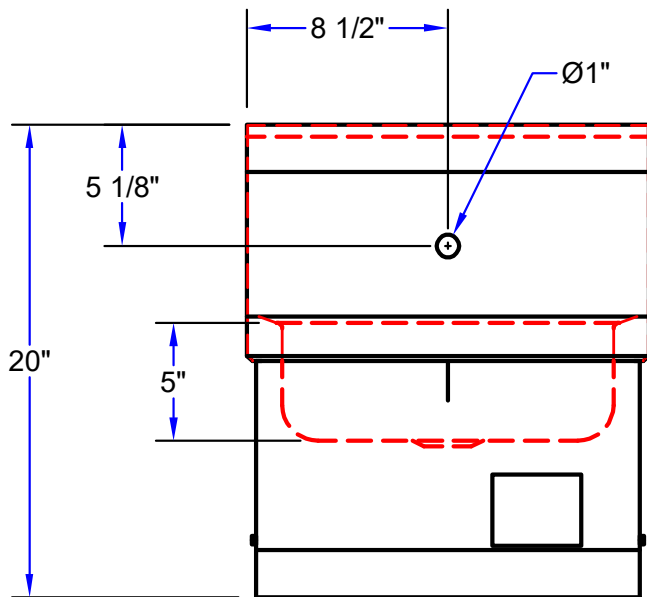

**SPECIFICATIONS:**

- Bowl: Stainless Steel Tops Are TIG Welded, Exposed Welds Are Polished To Match Adjacent Surface
- Bowl: Type 300 Stainless Steel Polish, Satin Finish
- Bracket: Type 300 Stainless Steel Polish, Satin Finish
- Drain: 2" Drain Opening, With 1-1/2" NPS Outlet Connection

### "PBHS-KV2APN-SS" PRO-BOWL HAND SINKS

MODEL	SIDE SPLASHES	KNEE VALVES	BOWL SIZE (L X W X H)	OVERALL SINK SIZE (L X W X H)	WEIGHT (LBS)
PBHS-W-1410-KV2APN	None	Double	14"x10"x5"	17"x15-1/2"x20"	21
PBHS-W-1410-KV2APN-SS	LH & RH	Double	14"x10"x5"	17"x15-1/2"x20"	22

ALL DIMENSIONS ARE TYPICAL. TOLERANCE +/- .500". JOHN BOOS & CO. RESERVES THE RIGHT TO CHANGE SPECIFICATIONS WITHOUT NOTICE.

## "PBHS-KV2APN-SS" PRO-BOWL HAND SINKS

MODEL	SIDE SPLASHES	KNEE VALVES	BOWL SIZE (L X W X H)	OVERALL SINK SIZE (L X W X H)	WEIGHT (LBS)
PBHS-W-1410-KV2APN	None	Double	14"x10"x5"	17"x15-1/2"x20"	21
PBHS-W-1410-KV2APN-SS	LH & RH	Double	14"x10"x5"	17"x15-1/2"x20"	22