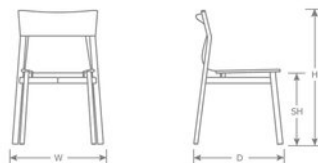

DETAILS

H	W	D	SH	Lbs
32"	22.5"	21"	18"	9.5

Outdoor/Indoor Stacking Side Chair

Frame: Aluminum  
 Seat/Back: Textilene Fabric  
 Stackability: 8

SHIPPING

Master Pack Quantity: 4  
 Master Pack Dimensions: 23.5"x29.5"x41.5"  
 Master Pack Weight: 48 Lbs.  
 Master Cartons/Pallet: 6  
 FOB: PA 17042